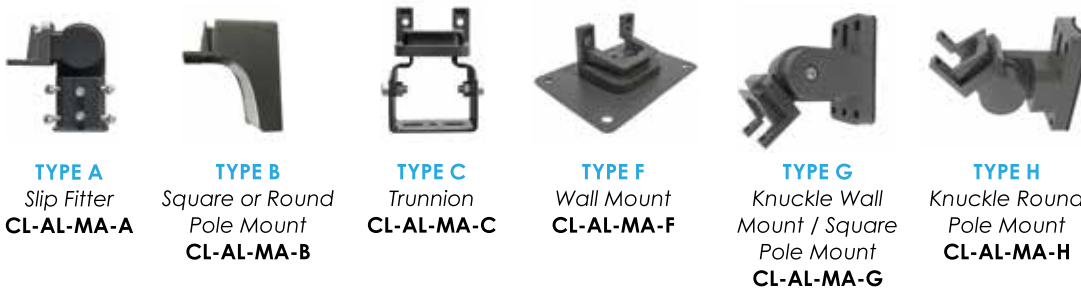

Example Part Number: CL-AL-200W-480-50K-X4N-N

Area Light Dimensions

Installation Options

Mounting Adapter Accessories

TYPE A Slip Fitter CL-AL-MA-A
TYPE B Square or Round Pole Mount CL-AL-MA-B
TYPE C Trunion CL-AL-MA-C
TYPE F Wall Mount CL-AL-MA-F
TYPE G Knuckle Wall Mount / Square Pole Mount CL-AL-MA-G
TYPE H Knuckle Round Pole Mount CL-AL-MA-H

Additional Accessories

PHOTOCELL OPTIONS:

Photocell Shorting Cap

CLEANLIFE® LED

1-800-316-2532
 support@cleanlifeled.com
 www.cleanlifeled.com

CLEANLIFE® and the Pinwheel Mark are registered trademarks of Superior Ventures LLC. All Rights Reserved. Not to be reproduced or published without prior permission.