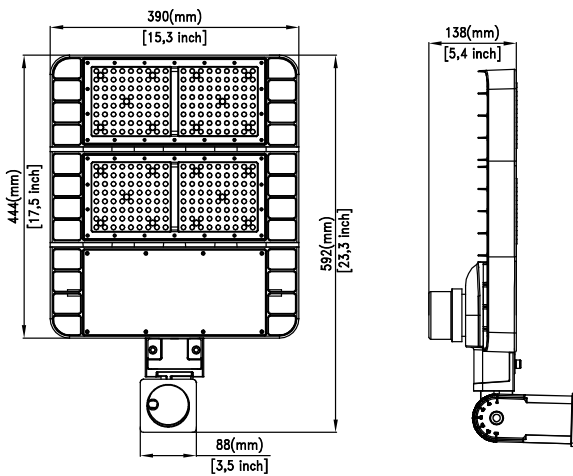

Area Light Dimensions