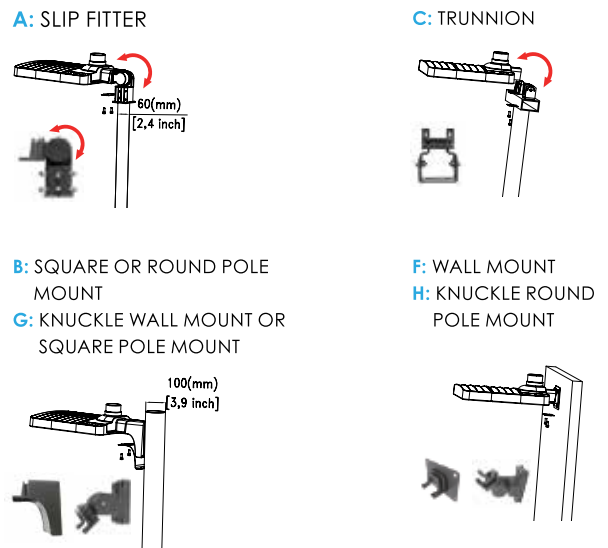

Example Part Number: CL-AL-200W-480-50K-X4N-N

Area Light Dimensions

Installation Options

Mounting Adapter Accessories

TYPE A Slip Fitter CL-AL-MA-A
TYPE B Square or Round Pole Mount CL-AL-MA-B
TYPE C Trunion CL-AL-MA-C
TYPE F Wall Mount CL-AL-MA-F
TYPE G Knuckle Wall Mount / Square Pole Mount CL-AL-MA-G
TYPE H Knuckle Round Pole Mount CL-AL-MA-H