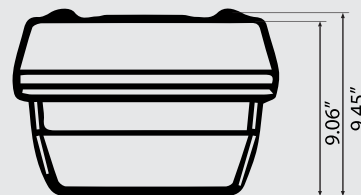

Model No.:	Watts:	Lumens (± 10%):	CCT (± 200):	CRI (± 5):	Voltage:	Lifetime:
CL-LWP80CPY-50	80W	6,800	5000K	Ra80	100~277V AC	>50,000 Hrs

Ultra Bright

Anti-Glare

Increase Sales

Energy Saving

Robust Design

CLEANLIFE®

CLEANLIFE ENERGY LLC

1-800-316-2532

info@cleanlife.com

www.cleanlife.com

CLEANLIFE® and the Pinwheel Mark are registered trademarks of CLEANLIFE ENERGY LLC. All Rights Reserved. Not to be reproduced or published without prior permission.

PLEASE NOTE: Product specifications are based off of third party test reports and are subject to change without notice.