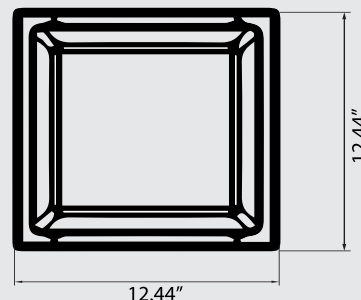

Model No.:	Watts:	Lumens (± 10%):	CCT (± 200):	CRI (± 5):	Voltage:	Lifetime:
CL-LWP80CPY-50	80W	6,800	5000K	Ra80	100~277V AC	>50,000 Hrs

Ultra Bright

Anti-Glare

Increase Sales

Energy Saving

Robust Design

CLEANLIFE®

CLEANLIFE ENERGY LLC

1-800-316-2532

info@cleanlife.com

www.cleanlife.com

CLEANLIFE® and the Pinwheel Mark are registered trademarks of CLEANLIFE ENERGY LLC. All Rights Reserved. Not to be reproduced or published without prior permission.

PLEASE NOTE: Product specifications are based off of third party test reports and are subject to change without notice.