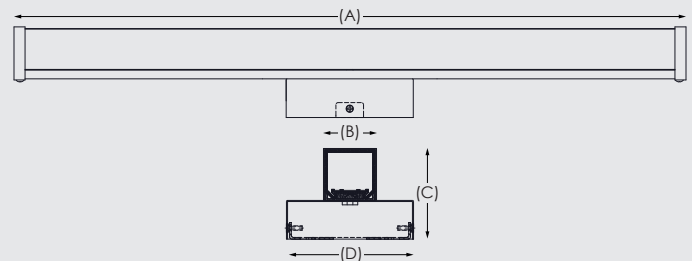

Color Temperature

3000K

Finish

Matte White

Matte Black

Brushed Nickel

PRODUCT DIMENSIONS

Size	(A) IN	(B) IN	(C) IN	(D) IN
24"	24	2	3	5
36"	36	2	3	5
48"	48	2	3	5