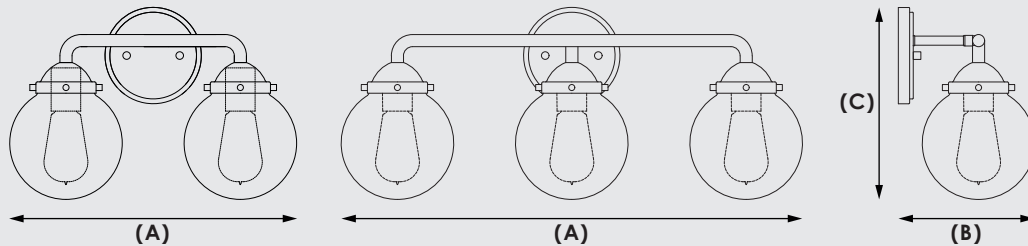

24V DC Low-Voltage Transitional Vanity Wall Sconce

Shown in 3-Lamp Matte Black

FEATURES

- Wall Mount
- Clear Glass
- E26 Base
- 24V DC Light Bulbs Sold Separately
- Mounting Accessories Included

Finish

Matte Black

Brushed Nickel

Brushed Gold

PRODUCT DIMENSIONS

Size	(A) IN	(B) IN	(C) IN
2-Lamp	15	7	10
3-Lamp	24	7	10

ORDERING INFORMATION

Part Number	Size	Lamp Count	Finish	Input Voltage
CL-LED-24-TSVL02-MB30	15"	2-Light	Matte Black	24V DC
CL-LED-24-TSVL02-BN30	15"	2-Light	Brushed Nickel	24V DC
CL-LED-24-TSVL02-BG30	15"	2-Light	Brushed Gold	24V DC
CL-LED-24-TSVL03-MB30	24"	3-Light	Matte Black	24V DC
CL-LED-24-TSVL03-BN30	24"	3-Light	Brushed Nickel	24V DC
CL-LED-24-TSVL03-BG30	24"	3-Light	Brushed Gold	24V DC