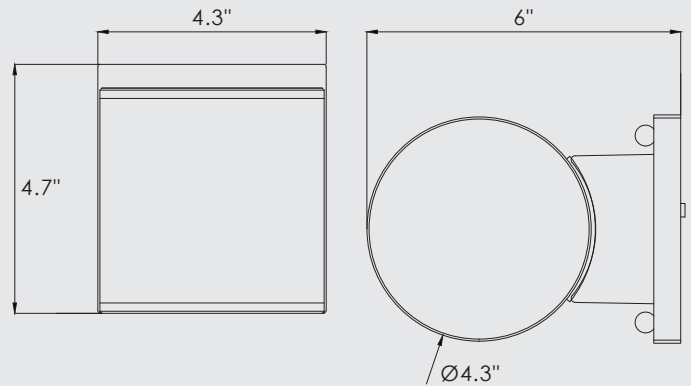

ORDERING INFORMATION

Part Number	Size	Color Temperature	Finish	Photocell	Average Rated Life (hrs.)	Input Voltage	Rated Power	Typical Lumens (±10%)	CRI (±5)
CL-LED-24-MWL04-WH30-01	4"	3000K	Matte White	No	100,000+	24V DC	15W	1050lm	80+
CL-LED-24-MWL04-MB30-01	4"	3000K	Matte Black	No	100,000+	24V DC	15W	1050lm	80+
CL-LED-24-MWL04-BN30-01	4"	3000K	Brushed Nickel	No	100,000+	24V DC	15W	1050lm	80+
CL-LED-24-MWL04-WH30-01 (P)	4"	3000K	Matte White	Yes	100,000+	24V DC	15W	1050lm	80+
CL-LED-24-MWL04-MB30-01 (P)	4"	3000K	Matte Black	Yes	100,000+	24V DC	15W	1050lm	80+
CL-LED-24-MWL04-BN30-01 (P)	4"	3000K	Brushed Nickel	Yes	100,000+	24V DC	15W	1050lm	80+