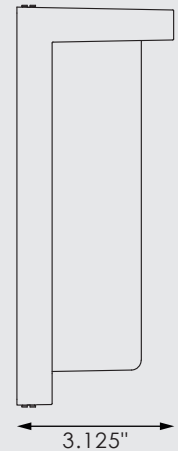

PRODUCT DIMENSIONS