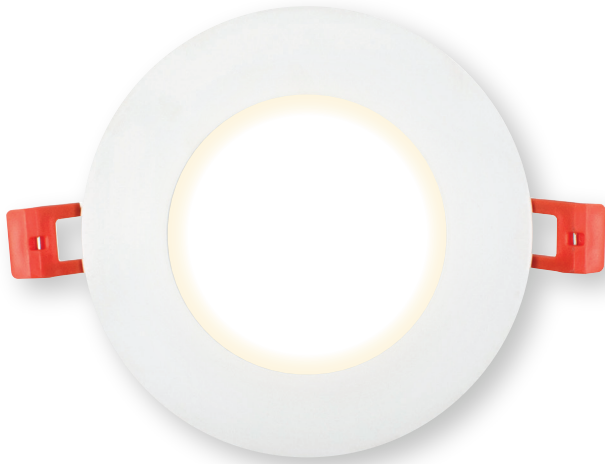

# 24V DC Low-Voltage Recessed Round LED Downlight

Shown in White

## FEATURES

- Clean, Canless Modern Design
- CRI >80
- Recessed Mount
- 24V DC Input
- Lifetime: 100,000+ hrs.
- Mounting Accessories Included
- Low-Voltage PWM Dimmable\*

\*When used with CLEANLIFE® approved Low-Voltage LED Dimmer

## Color Temperature

3000K

## Finish

Matte White

Matte Black

Brushed Nickel

Mounting Plate Sold Separately (Part No. CL-RDMP-01)