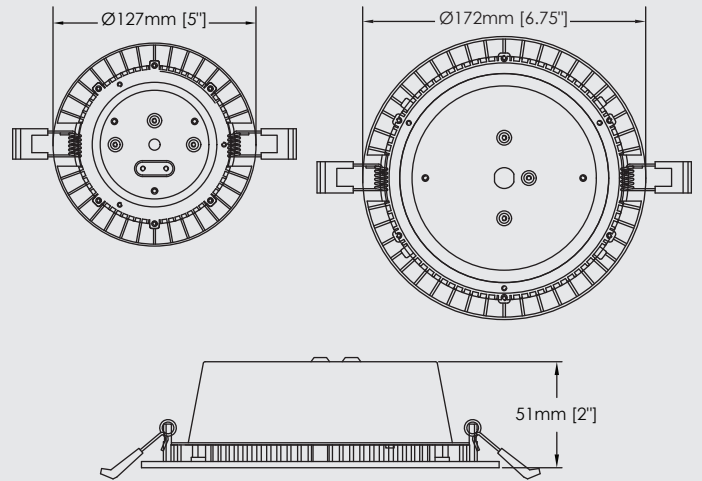

## Finish

Matte White

Matte Black

Brushed Nickel

Mounting Plate Sold Separately (Part No. CL-RDMP-01)

## PRODUCT DIMENSIONS