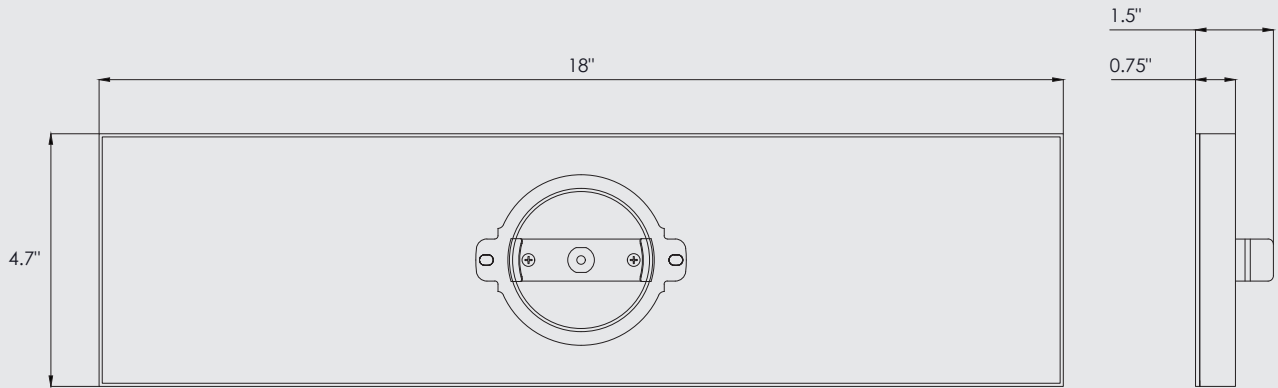

Color Temperature

3000K

PRODUCT DIMENSIONS

ORDERING INFORMATION

Part Number	Size	Color Temperature	Finish	Average Rated Life (hrs.)	Input Voltage	Rated Power	Typical Lumens (±10%)	CRI (±5)
CL-LED-24-LTDL-WH30	18"	3000K	White	100,000+	24V DC	17W	1700lm	80+