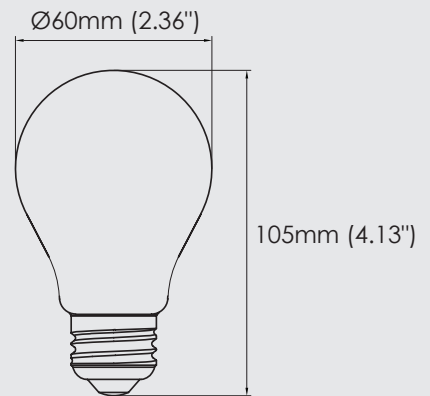

24V DC Clear Glass A19 LED Bulb

FEATURES

- 8W LED = 60W Equivalent
- CRI >80
- 360° Lighting
- 24V DC Input
- E26 Base
- Clear Glass Housing
- L70 Lifetime >15,000 hrs.
- Low-Voltage PWM Dimmable*

*When used with CLEANLIFE® approved Low-Voltage LED Dimmer

Color Temperature

PRODUCT DIMENSIONS

ORDERING INFORMATION

Part Number	Base	Lens	Color Temperature	Input Voltage	Rated Power	Typical Lumens	Dimmable	CRI
CL-LED-24-A19-8WC27D	E26	Clear Glass	2700K	24V DC	8W	720	Yes	80+
CL-LED-24-A19-8WC30D	E26	Clear Glass	3000K	24V DC	8W	720	Yes	80+