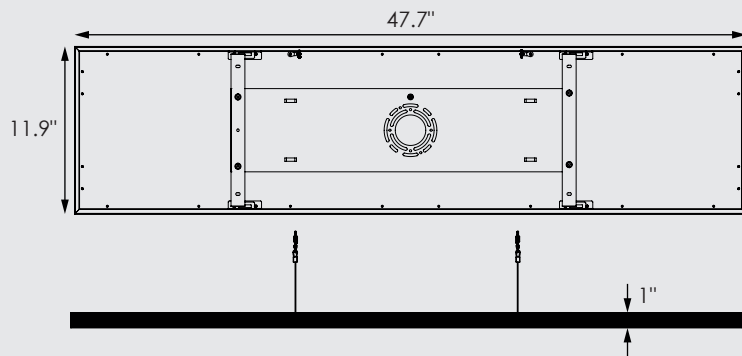

PRODUCT DIMENSIONS