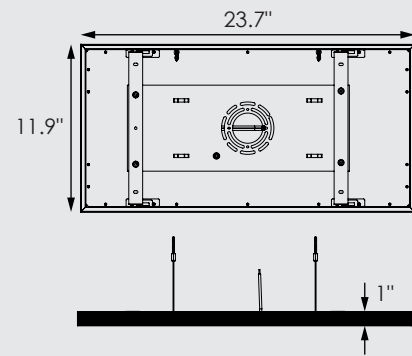

PRODUCT DIMENSIONS