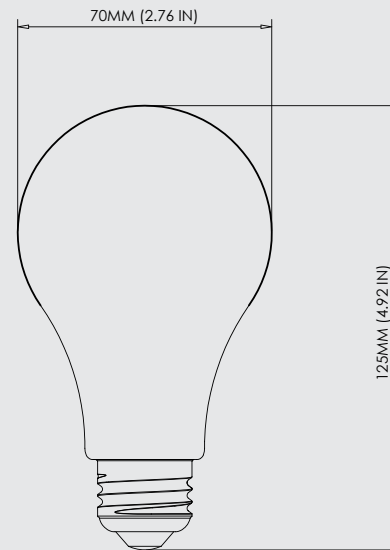

3-Year Limited Warranty

Color Temperature

2700K

3000K

Specifications & Data

Project/Job	Notes
Date	
Comments	
Prepared by	

Ordering Information

Part Number	Base	Lens	Color Temperature	Input Voltage (V)	Rated Power (W) (±10%)	Typical Lumens (lm) (±10%)	Dimmable	CRI (-2)
CL-LED-A21-12WW27N	E26	White Glass	2700K ±150	120V AC	12	1500	No	85
CL-LED-A21-12WW30N	E26	White Glass	3000K ±175	120V AC	12	1500	No	85

Light Bulb Dimensions

Part Number	Height (in./mm)	Radius (in./mm)
CL-LED-A21-12WW27N	4.92/125	2.76/70
CL-LED-A21-12WW30N	4.92/125	2.76/70

CLEANLIFE® LED

1-800-316-2532

support@cleanlifeled.com

www.cleanlifeled.com