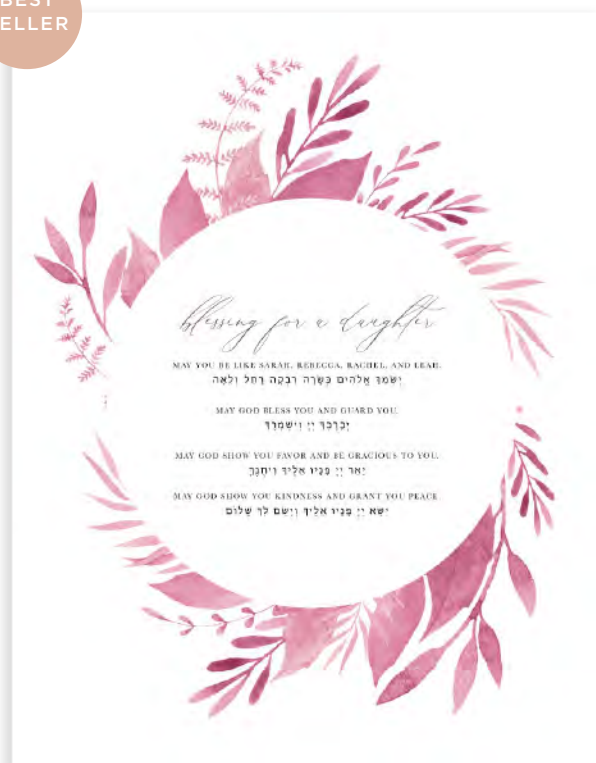

ART PRINTS

8x10 UNFRAMED: 110 LB WHITE CARDSTOCK | SEALED IN A CLEAR SLEEVE | WHOLESALE: $22

11X14 UNFRAMED: 100 LB COVER STOCK | SEALED IN A CLEAR SLEEVE | WHOLESALE: $27

8x10 FRAMED: INCLUDES WHITE WOODEN FRAME WITH REAL GLASS | WHOLESALE: $35

11X14 FRAMED: INCLUDES WHITE WOODEN FRAME WITH REAL GLASS | WHOLESALE: $49.50

BEST
SELLER

BKB-1
BLESSING FOR A DAUGHTER
Available in green, blue, or pink.