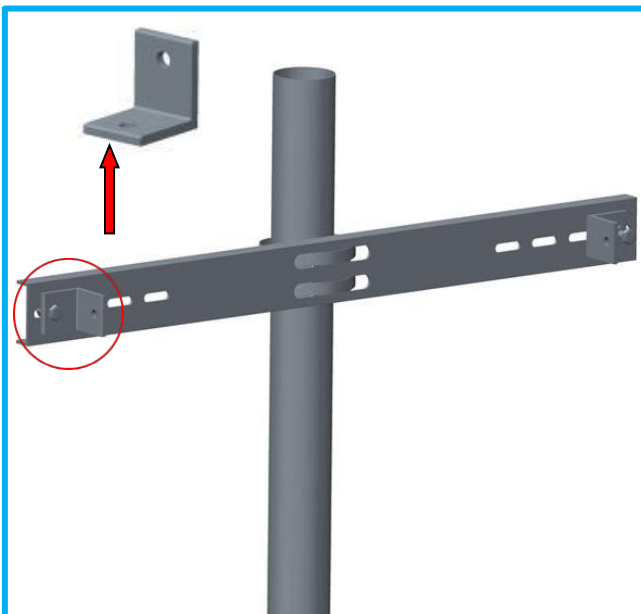

TP-P2# Side Pole Mount Instruction

TP-P2#
Side pole mount
suitable for 2 pcs of width 100-680mm solar
panel

Componen					
Part 1	Part 2	Part 3	Part 4	Part 5	Part 6
					
AL6005	AL6005	AL6005	AL6005	SUS304	SUS304

Mounting

1. Install the Aluminum bracket (Part 2/Part 3) on the pole with the cable ties (Part 6)

2. Fix on Aluminum bracket (Part 1) with the L feet (Part 4)

3. Install the solar panels on the bracket