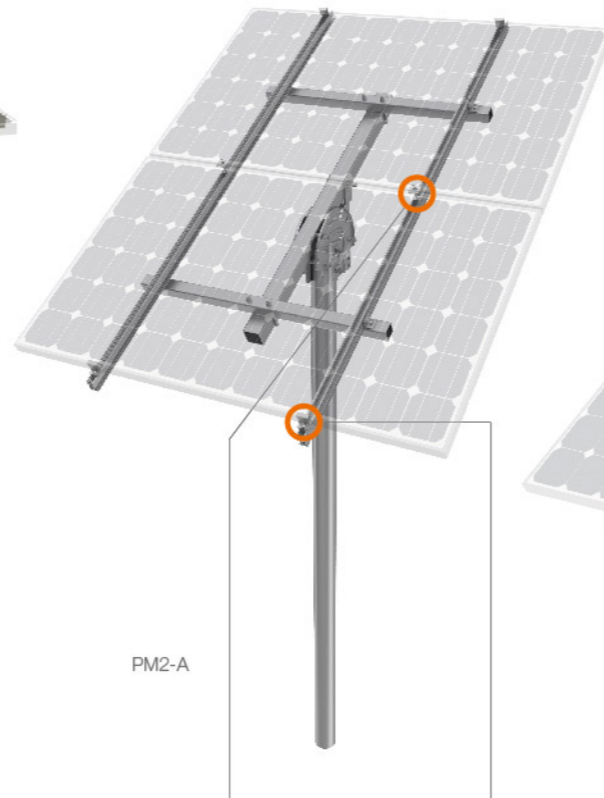

PV-ezRack PostMount-A

Clenergy's PV-ezRack PostMount-A delivers flexible and durable designs to mount from one to four panels per post. It's ideal for remote off-grid applications such as water pumps or small residential and commercial systems. The panel tilt is easily adjustable between 0° and 60° throughout the year and comes with hassle-free mounting thanks to patented components such as the PV-ezRack rails and clamps. The combination of high quality aluminium, stainless steel and galvanised steel components make this a robust, reliable system with excellent corrosion resistance.

Main Benefits

Suitable for every soil condition

With its concrete foundation, PostMount-A can be installed on even or uneven ground or on a slope, making it suitable for any soil type and a wide range of applications.

Adjustable tilt angle

The steel cap (post head) is designed to tilt panels between 10° and 60° to ensure that you get the required power output you need - anywhere, anytime. Changing the angle merely requires a single pair of spanners.

Robust and reliable

Mounted on aluminium rails the panels are supported by robust galvanised steel landscape and master tubes secured with stainless steel bolts. The post is fixed in to a concrete foundation.

Quick and easy installation

Innovative and internationally patented, the Z-Module technology is used in almost all PV-ezRack components. The Z-Module provides a quick, easy and safe installation method and can be inserted in to the rail at any given point, secured with just three hand grips.

PM2-A

Inter and End clamps

Using the patented Clenergy Z-module, PV-ezRack Inter and End clamps offer a simple, easy to use and robust fixing of PV panels of any size. Compatible clamps for thin film modules are also available.

ER-P

Post