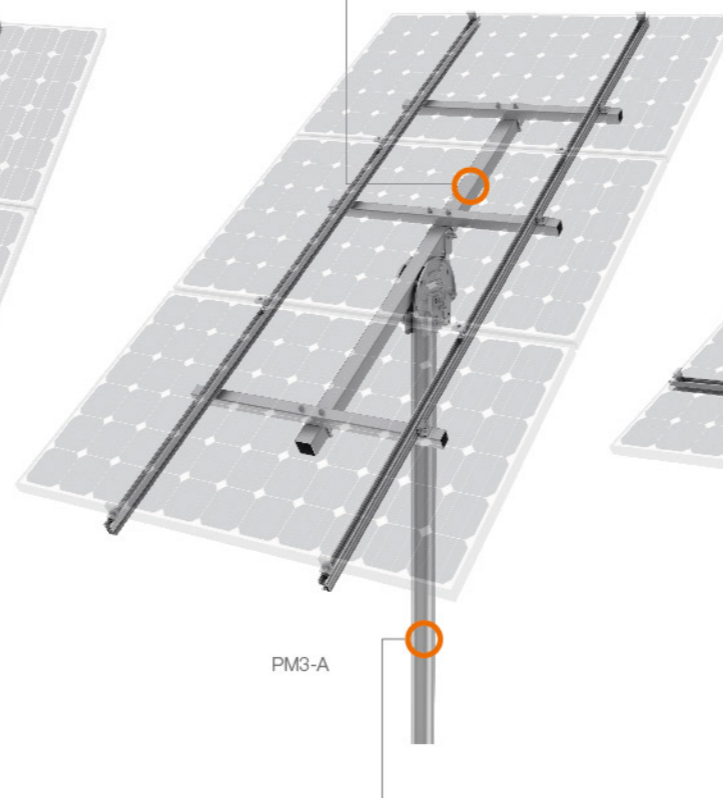

PV-ezRack PostMount-A

Clenergy's PV-ezRack PostMount-A delivers flexible and durable designs to mount from one to four panels per post. It's ideal for remote off-grid applications such as water pumps or small residential and commercial systems. The panel tilt is easily adjustable between 0° and 60° throughout the year and comes with hassle-free mounting thanks to patented components such as the PV-ezRack rails and clamps. The combination of high quality aluminium, stainless steel and galvanised steel components make this a robust, reliable system with excellent corrosion resistance.

Main Benefits

Suitable for every soil condition

With its concrete foundation, PostMount-A can be installed on even or uneven ground or on a slope, making it suitable for any soil type and a wide range of applications.

Adjustable tilt angle

The steel cap (post head) is designed to tilt panels between 10° and 60° to ensure that you get the required power output you need - anywhere, anytime. Changing the angle merely requires a single pair of spanners.

Robust and reliable

Mounted on aluminium rails the panels are supported by robust galvanised steel landscape and master tubes secured with stainless steel bolts. The post is fixed in to a concrete foundation.

Quick and easy installation

Innovative and internationally patented, the Z-Module technology is used in almost all PV-ezRack components. The Z-Module provides a quick, easy and safe installation method and can be inserted in to the rail at any given point, secured with just three hand grips.

PM3-A

Inter and End clamps

Using the patented Clenergy Z-module, PV-ezRack Inter and End clamps offer a simple, easy to use and robust fixing of PV panels of any size. Compatible clamps for thin film modules are also available.

ER-P

Post