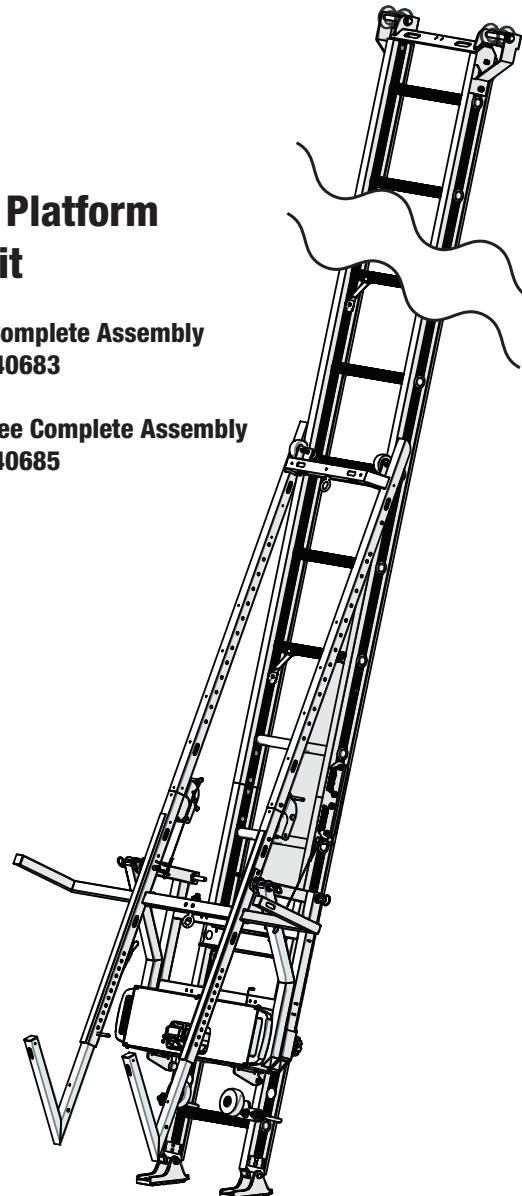

NextGen TranzVolt e-Hoist™

Roofing Platform Pro Kit

DeWalt Complete Assembly
Part ID: 40684

Milwaukee Complete Assembly
Part ID: 40686

Solar Platform Pro Kit

DeWalt Complete Assembly
Part ID: 40683

Milwaukee Complete Assembly
Part ID: 40685

TIE DOWN

TranzVolt Kit Descriptions

DeWalt "Starter" Kit
Milwaukee "Starter" Kit

Part ID: 40670
Part ID: 40677

Box #1 of 2 Includes:

Power box, two remotes, lower roller stops, top cap w/rollers, synthetic cable and two safety tie down's.