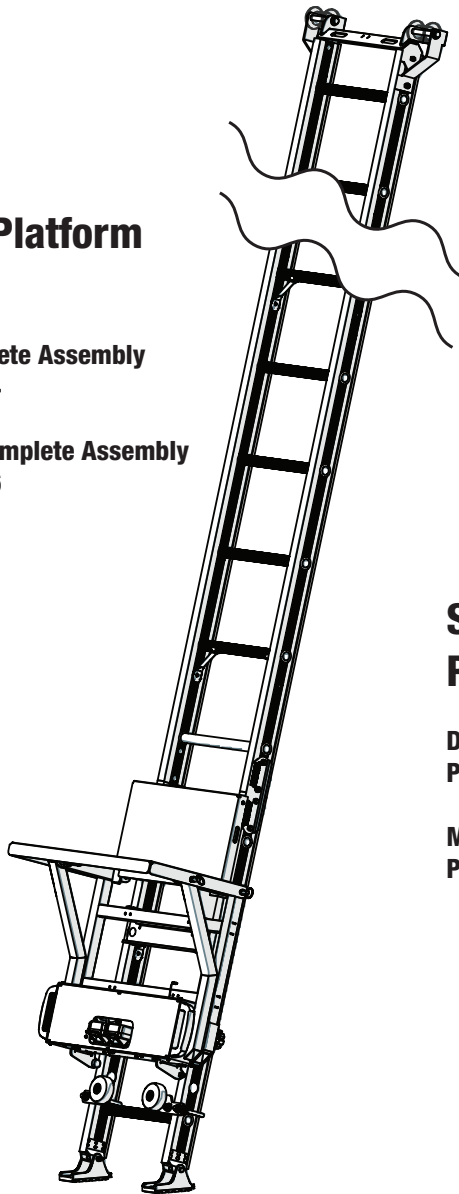

NextGen TranzVolt e-Hoist™

Roofing Platform Pro Kit

DeWalt Complete Assembly
Part ID: 40684

Milwaukee Complete Assembly
Part ID: 40686

Solar Platform Pro Kit

DeWalt Complete Assembly
Part ID: 40683

Milwaukee Complete Assembly
Part ID: 40685

TIE DOWN

TranzVolt Kit Descriptions

DeWalt "Starter" Kit
Milwaukee "Starter" Kit

Part ID: 40670
Part ID: 40677

Box #1 of 2 Includes:

Power box, two remotes, lower roller stops, top cap w/rollers, synthetic cable and two safety tie down's.

Box #2 of 2 Includes:

Platform frame, quick release pins & retaining knobs.

Shipping Pallet:

Track Section Bundle:

(3) 8 ft. track sections with splice plates w/nuts & bolts installed (1) 4 ft. track section with foot stops