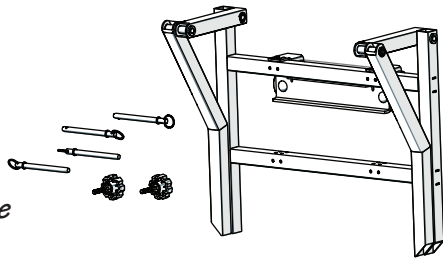

TIE DOWN

TranzVolt Kit Descriptions

DeWalt "Starter" Kit
Milwaukee "Starter" Kit

Part ID: 40670
Part ID: 40677

Box #1 of 2 Includes:

Power box, two remotes, lower roller stops, top cap w/rollers, synthetic cable and two safety tie down's.

Box #2 of 2 Includes:

Platform frame, quick release pins & retaining knobs.

Shipping Pallet:

Track Section Bundle:

(3) 8 ft. track sections with splice plates w/nuts & bolts installed (1) 4 ft. track section with foot stops

Box 1 of 2 - Power Box Kit

*Box 2 of 2
Platform Frame*

*Shipping Pallet
Track Section Bundle*

Platform Kits (Purchased Separately)

Collapsible Roofing Platform Kit

Part ID: 40675

Kit Includes:
Tilt back and platform base