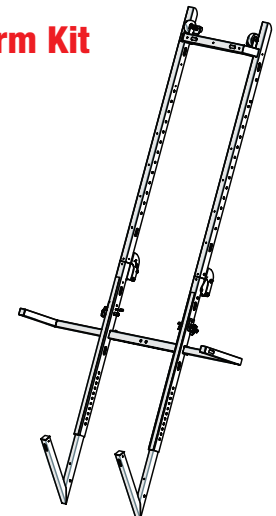

TIE DOWN

TranzVolt Kit Descriptions

DeWalt "Starter" Kit
Milwaukee "Starter" Kit

Part ID: 40670
Part ID: 40677

Box #1 of 2 Includes:

Power box, two remotes, lower roller stops, top cap w/rollers, synthetic cable and two safety tie down's.

Box #2 of 2 Includes:

Platform frame, quick release pins & retaining knobs.

Shipping Pallet:

Track Section Bundle:

(3) 8 ft. track sections with splice plates w/nuts & bolts installed (1) 4 ft. track section with foot stops

Box 1 of 2 - Power Box Kit

*Box 2 of 2
Platform Frame*

*Shipping Pallet
Track Section Bundle*

Platform Kits (Purchased Separately)

Collapsible Roofing Platform Kit

Part ID: 40675

Kit Includes:
Tilt back and platform base

Solar Tilt Back Platform Kit

Part ID: 40676

Kit Includes:
Tilt back frame & mounting hardware

Individual Component Kits:

DeWalt Power Box Kit
 Milwaukee Power Box Kit
 Platform Frame Kit

Part ID: 40672
 Part ID: 40673
 Part ID: 40671