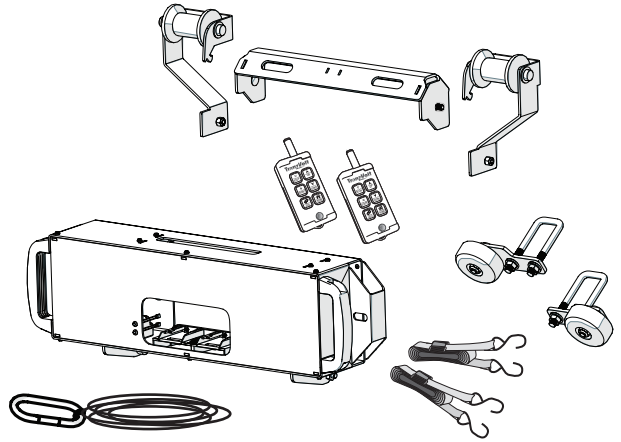

TIE DOWN

TranzVolt Kit Descriptions

DeWalt "Starter" Kit
Milwaukee "Starter" Kit

Part ID: 40670
Part ID: 40677

Box #1 of 2 Includes:

Power box, two remotes, lower roller stops, top cap w/rollers, synthetic cable and two safety tie down's.

Box #2 of 2 Includes:

Platform frame, quick release pins & retaining knobs.

Shipping Pallet:

Track Section Bundle:

(3) 8 ft. track sections with splice plates w/nuts & bolts installed (1) 4 ft. track section with foot stops

Box 1 of 2 - Power Box Kit

*Box 2 of 2
Platform Frame*

*Shipping Pallet
Track Section Bundle*

Platform Kits (Purchased Separately)

Collapsible Roofing Platform Kit

Part ID: 40675

Kit Includes:
Tilt back and platform base