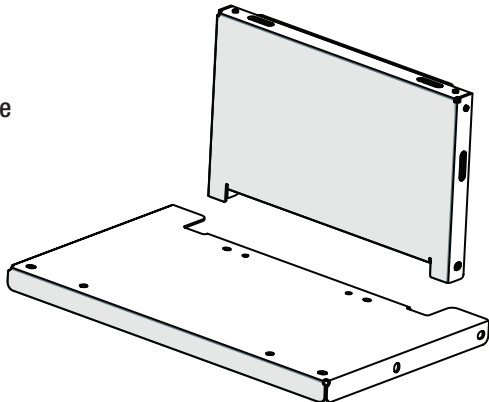

Box #2 of 2 Includes:

Platform frame, quick release pins & retaining knobs.

Shipping Pallet:

Track Section Bundle:

(3) 8 ft. track sections with splice plates w/nuts & bolts installed (1) 4 ft. track section with foot stops

Box 1 of 2 - Power Box Kit

*Box 2 of 2
Platform Frame*

*Shipping Pallet
Track Section Bundle*

Platform Kits (Purchased Separately)

Collapsible Roofing Platform Kit

Part ID: 40675

Kit Includes:
Tilt back and platform base

Solar Tilt Back Platform Kit

Part ID: 40676

Kit Includes:
Tilt back frame & mounting hardware

Individual Component Kits:

DeWalt Power Box Kit
 Milwaukee Power Box Kit
 Platform Frame Kit

Part ID: 40672
 Part ID: 40673
 Part ID: 40671