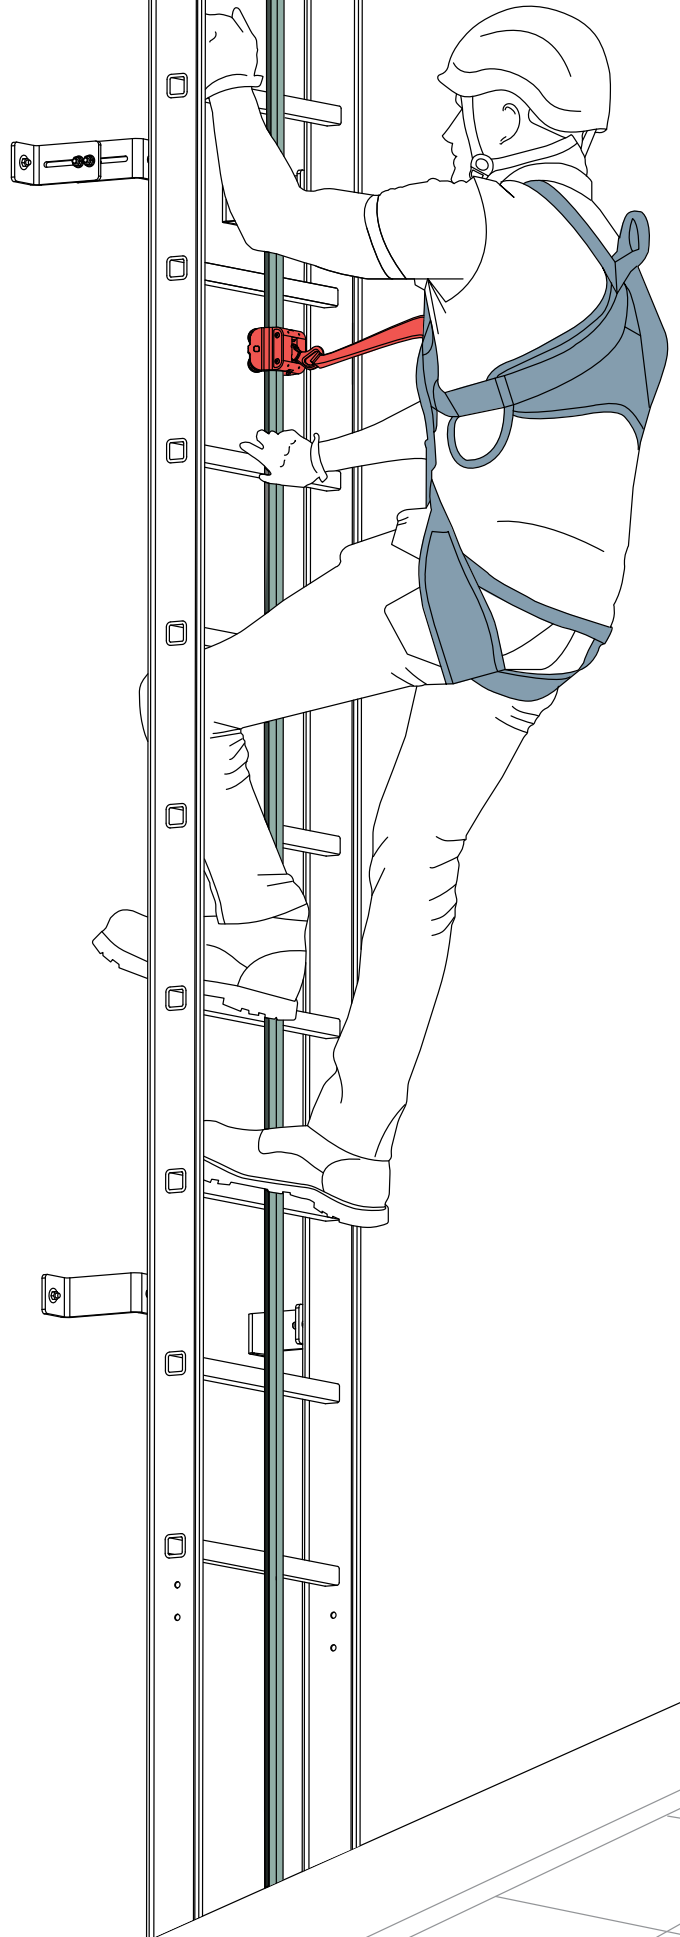

The SecuRail Pro Vertical

The SecuRail Pro Vertical has been tested and certified according to European and North American standards.

- Easy use and ergonomic
- Light aluminium rail
- Fixed on ladder
- Trolley moves easily on the rail
- Freehand system & undeformable
- Easy to retrofit on existing ladders
- Compatible with safe roof access extensions
- Possibilities for bespoke solutions with Fallprotec's engineering department
- Trolley equipped with energy absorber to reduce the force to 6KN on the body

Aluminium fall arrest rail clamped on existing ladder.

Safety Rail Source
2570 Blvd of the Generals
Suite 200
Norristown, PA 19403
877-723-3776