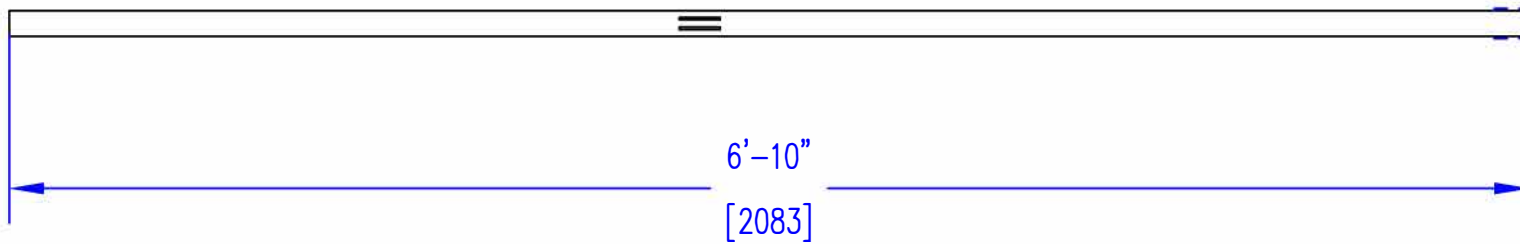

<p>Safety Rail Source Norristown, PA (877) 723-3766 (610) 539-1630 info@safetyrailsource.com www.safetyrailsource.com</p>	<p>Lift-N-Lock</p>	 <p>TRUST Big Blue</p>
---	--------------------	---

Hatch adapter

Guide brackets

Alternate top guide bracket

<p>Safety Rail Source Norristown, PA (877) 723-3766 (610) 539-1630 info@safetyrailsource.com www.safetyrailsource.com</p>	<p>Lift-N-Lock</p>	 <p>TRUST Big Blue</p>
---	--------------------	---