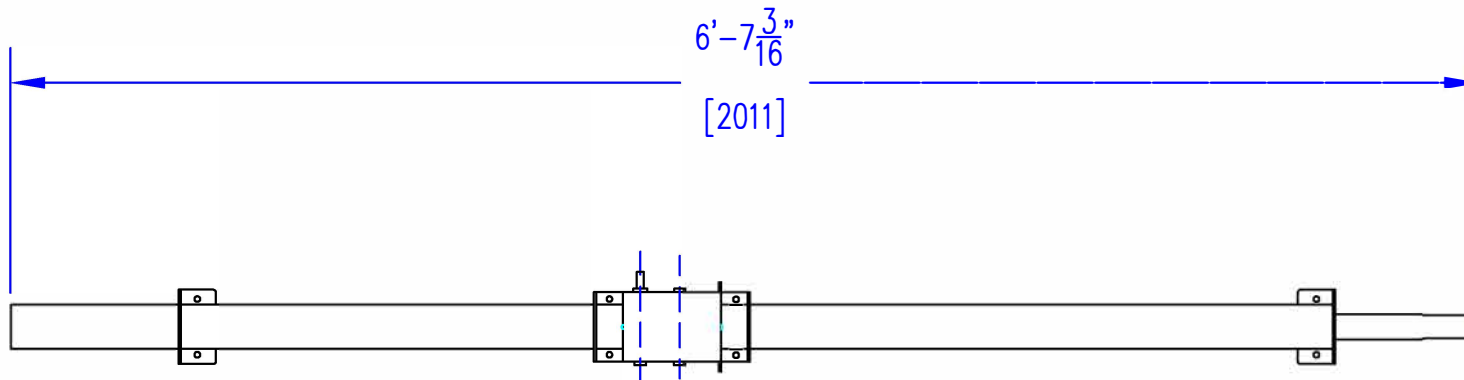

<p>Safety Rail Source Norristown, PA (877) 723-3766 (610) 539-1630 info@safetyrailsource.com www.safetyrailsource.com</p>	<p>Lift-N-Lock</p>	 <p>TRUST Big Blue</p>
---	--------------------	---

Hatch adapter

Guide brackets

Alternate top guide bracket

<p>Safety Rail Source Norristown, PA (877) 723-3766 (610) 539-1630 info@safetyrailsource.com www.safetyrailsource.com</p>	<p>Lift-N-Lock</p>	 <p>TRUST Big Blue</p>
---	--------------------	---