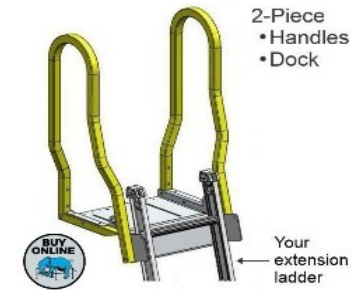

**LADDER SAFETY-DOCK MODEL
COMPARISON CHART**

Models	Commercial Ladder Safety-Dock™	2-Piece Commercial Ladder Safety-Dock™	3-Piece Parapet Ladder Safety-Dock™	Residential Ladder Safety-Dock™
Retail Price	\$299.99	\$899.99	\$1,149.99	\$279.99
OSHA Compliant	X	X	X	X
Ladder Tie-Offs	X	X	X	X
Light Duty	X			X
Heavy Duty		X	X	
Aluminum Dock	X	X	X	X
Works on Sloped Roofs	X	X		X
Works with Gutters				X
Works with Parapet Width of	6" - 13"	6" - 13"	6" - 13"	NA
Maximum Parapet Height	12"	12"	48"	NA
Accepts Handles		X	X	
Accepts 48" Ladder Kit		X	X	
Includes Handles		X	X	
Includes 48" Ladder Kit			X	
Yellow is Standard - Stock Colors Available	X	X	X	X
Please call for quantity discounts 877-723-3766				