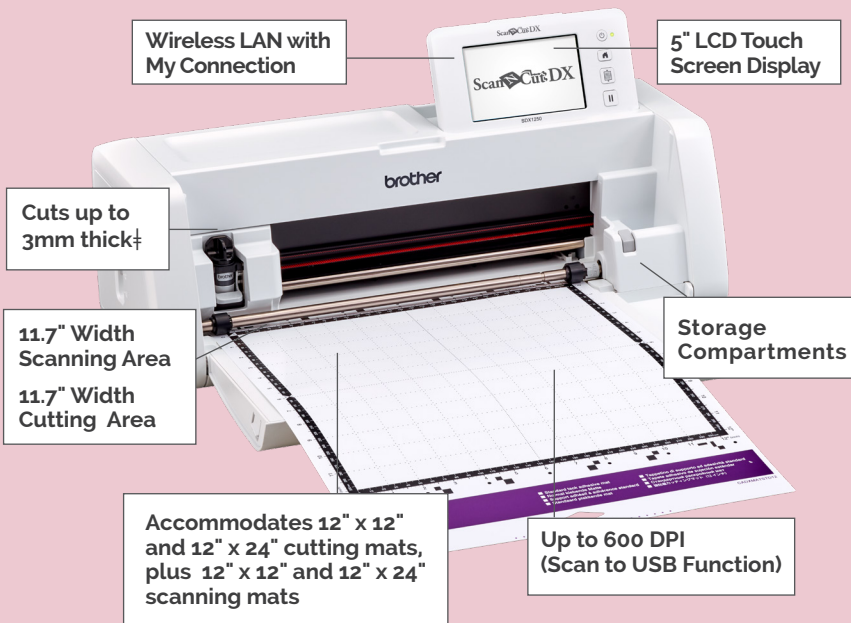

INCLUDED ACCESSORIES:

- Auto Blade and Holder
- New Rotary Auto Blade Kit
- Standard Tack Adhesive Mat 12" x 12"
- Low Tack Adhesive Mat 12" x 12"
- Cardstock 12" x 12" (1 pc)
- Pen Holder
- 2 Erasable Pens
- Touch Pen (Stylus)
- Spatula
- Accessory Bag
- Power Cord
- Getting Started Guide
- My Connection Authentication Card for XP