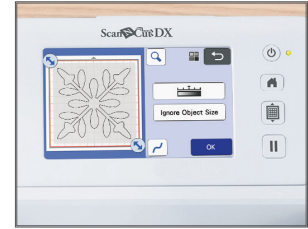

- 5" LCD touchscreen display for easy editing of cut data

ADVANCED EDITING WITH CANVASWORKSPACE

- Create, edit, convert, and send cut data to and from the machine

PES/PHC/PHX FILE READABILITY[~]

- Convert PES/PHC/PHX embroidery files to cut data directly on the machine[^]
- Use most PES/PHC/PHX embroidery files for drawing, embossing[~] and foiling[~] data

BUILT-IN SCANNER (600 DPI)

- Scan in fabric so you can easily turn creative handmade drawings into your next fun project.

**Matless Cutting –
Roll Feeder Attachment**

Optional Accessory Available

What makes ScanNCut DX a cut above?

UP TO 600 DPI FOR THE SCAN TO USB FUNCTION

Turn your scanned images into unique one-of-a-kind cut designs and patterns.

DESIGNS FOR DAYS

1,303 built-in designs, including 140 quilt patterns and 17 lettering fonts.

PREVIEW YOUR CUTTING

Only ScanNCut has a colour touchscreen that can show you a preview of your material on the mat and where your cuts will be. Cut exactly where you want to!

PRECISE AND QUICK CUTS

Cuts faster than previous ScanNCut models.**