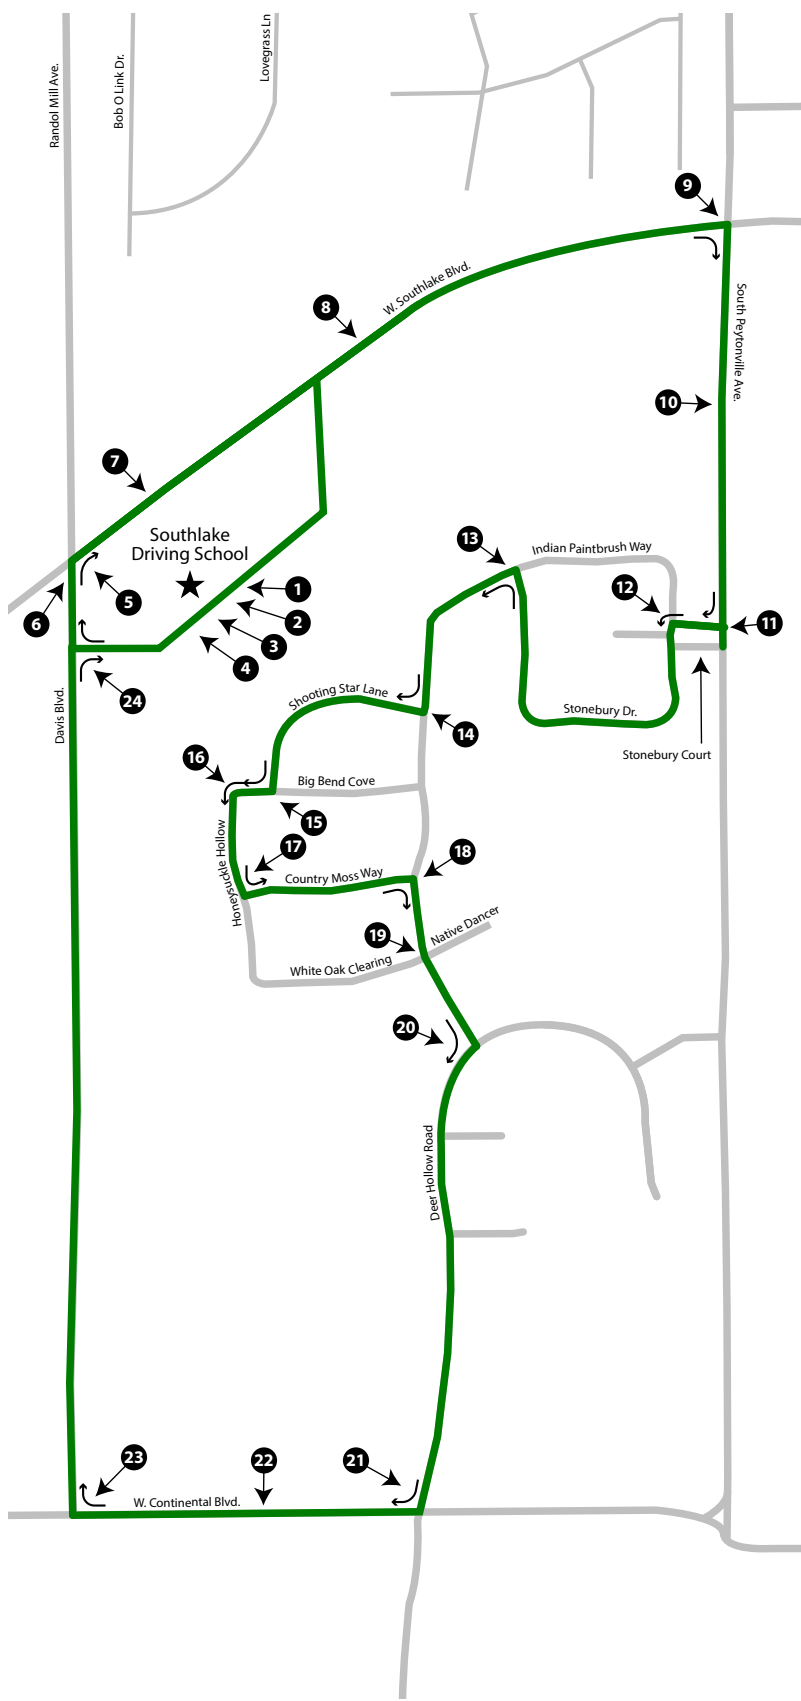

Southlake Driving School
2225 W. Southlake Blvd., Ste. 419
Southlake, Texas 76092
Sample DPS Road Test, Route C

1. Starting Test Maneuvers: Suite 419, rear parking lot area.
2. Quick smooth stop, if necessary.
3. Backing test.
4. Parallel parking, designated test zone.
5. Right turn onto Davis Blvd. **First right turn.**
6. Right turn onto W. Southlake Blvd. **First traffic signal.**
7. **Use of lanes.**
8. **First approach to corner: Meadowlark Lane/Players Circle.**
9. Right turn onto S. Peytonville Ave. **Second traffic signal.**
10. **Right of way/merge/lane change.**
11. Right turn onto Stonebury Court. **Second right turn.**
12. Left turn onto Stonebury Drive. **First stop sign.**
13. Left turn onto Indian Paintbrush Way. **First left turn.**
14. Right turn onto Shooting Star Lane. **Third right turn.**
15. Right turn onto Big Bend Cove. **Second stop sign.**
16. Left turn onto Honeysuckle Hollow. **Second left turn.**
17. Left turn onto Country Moss Way. **Third left turn.**
18. Right turn onto Indian Paintbrush Way. **Third stop sign.**
19. **Second approach to corner: White Oak Clearing/ Native Dancer.**
20. Right turn onto Deer Hollow Road: **Third stop sign.**
21. Right turn onto W. Continental. **Fourth stop sign.**
22. **Use of lanes.**
23. Right turn onto Davis Blvd. **Third traffic signal.**
24. Right turn into SDS rear parking area. **Third right turn.**

Southlake
Driving School