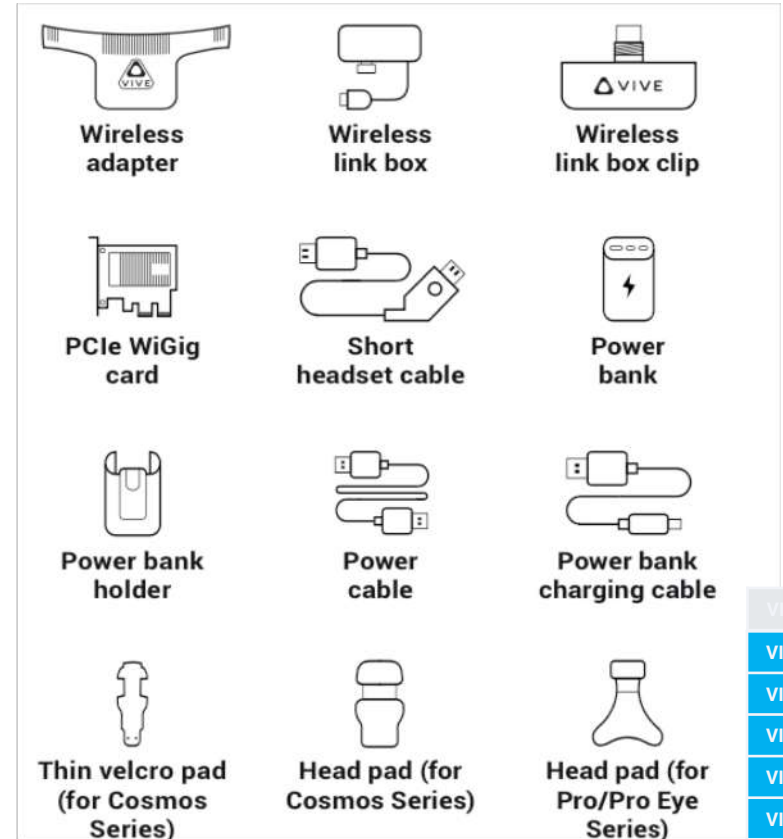

VIVE Wireless Adapter Full Pack

Featuring Intel® WiGig and DisplayLink XR technology, the VIVE Wireless Adapter operates with an interference-free 60Ghz band, creating a near-zero latency and high-end VR performance environment that helps you get the most out of SteamVR's room-scale tracking technology. Coupled with a powerful, easy-swap battery, you can explore the full virtual range of your HTC VIVE, VIVE Pro Series, and VIVE Cosmos Series for up to 2.5 hours.

1. **Includes:**
2. VIVE Wireless Adapter
   - Wireless link box and link box clip
   - PCIe WiGig® card
   - Short headset cable
   - 21W Power bank
   - Power bank holder
   - Power cable
   - Power bank charging cable
   - Thin Velcro pad (for VIVE Cosmos Series)
   - Head pad (for VIVE Cosmos Series)
   - Head pad (for VIVE Pro Series / VIVE Pro Eye Series)
3. **Package:**
4. Gift box: 246x195x160 mm
   - Carton: 333x210x255 mm

Spare PCIe 1x slot required.
Wireless adapter supports 6m x 6m (20ft x 20ft) play area.
Use up to 3 VIVE Wireless Adapters in a single-room-scale environment. Region dependent.