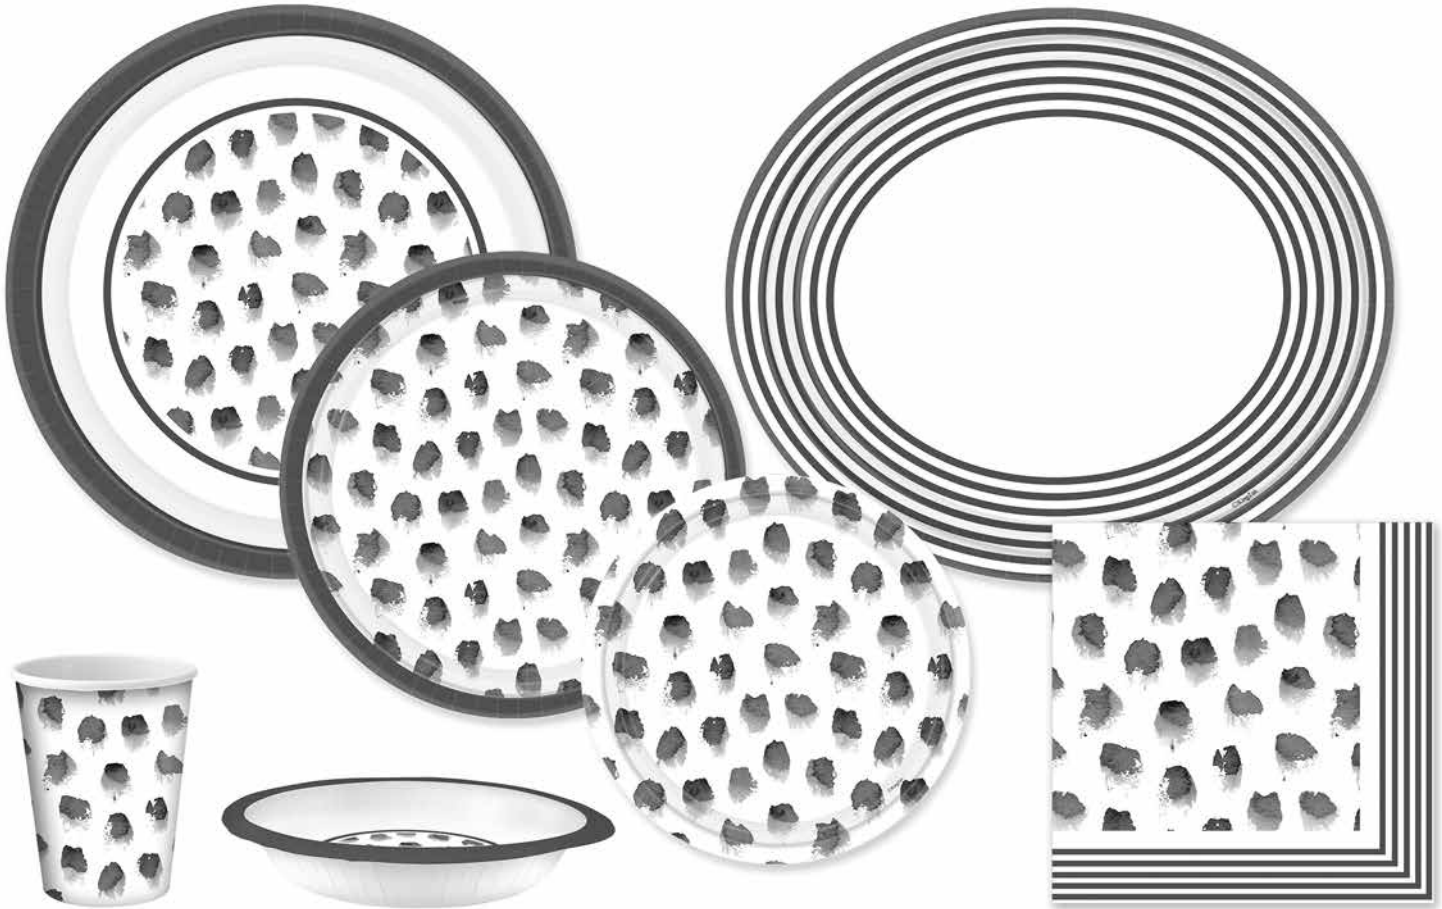

EVERYDAY
PAPER DINNERWARE

PAINT DABS - GRAY

73010	12" x 10" Oval Plate	Case/ 12	Unit/ 10	
73011	10" Plate	Case/ 12	Unit/ 18	
73019	8.5" Plate	Case/ 12	Unit/ 36	
73017	6.75" Plate	Case/ 12	Unit/ 36	
73012	20 oz Bowl	Case/ 12	Unit/ 18	
73014	Lunch Napkin	Case/ 24	Unit/ 36	
73013	12 oz Hot/Cold Cup	Case/ 12	Unit/ 18