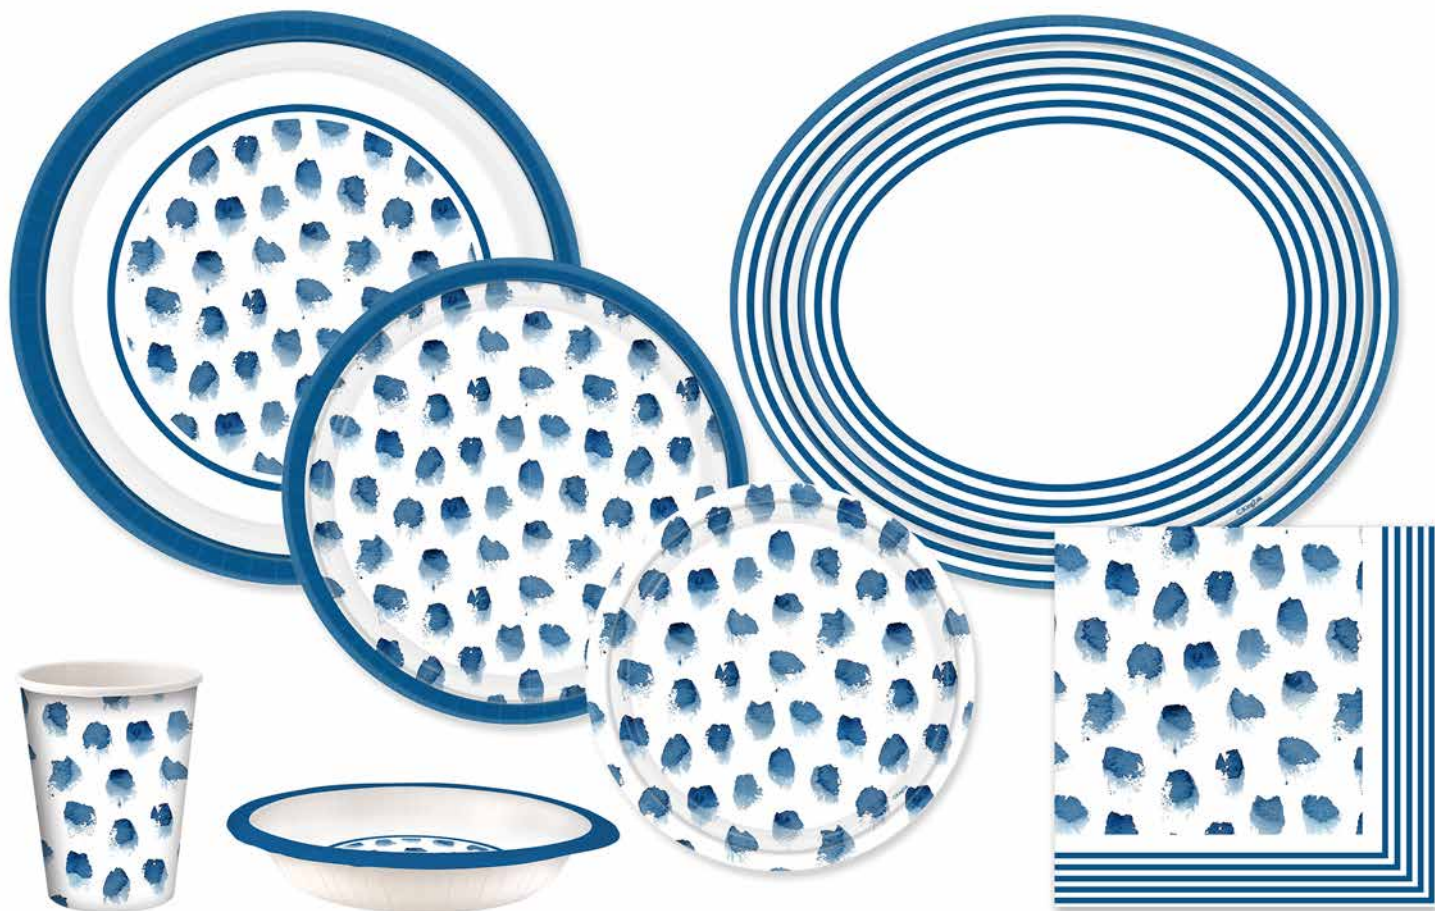

EVERYDAY
PAPER DINNERWARE

PAINT DABS - BLUE

73000	12" x 10" Oval Plate	Case/ 12	Unit/ 10	
73001	10" Plate	Case/ 12	Unit/ 18	
73009	8.5" Plate	Case/ 12	Unit/ 36	
73007	6.75" Plate	Case/ 12	Unit/ 36	
73002	20 oz Bowl	Case/ 12	Unit/ 18	
73004	Lunch Napkin	Case/ 24	Unit/ 36	
73003	12 oz Hot/Cold Cup	Case/ 12	Unit/ 18