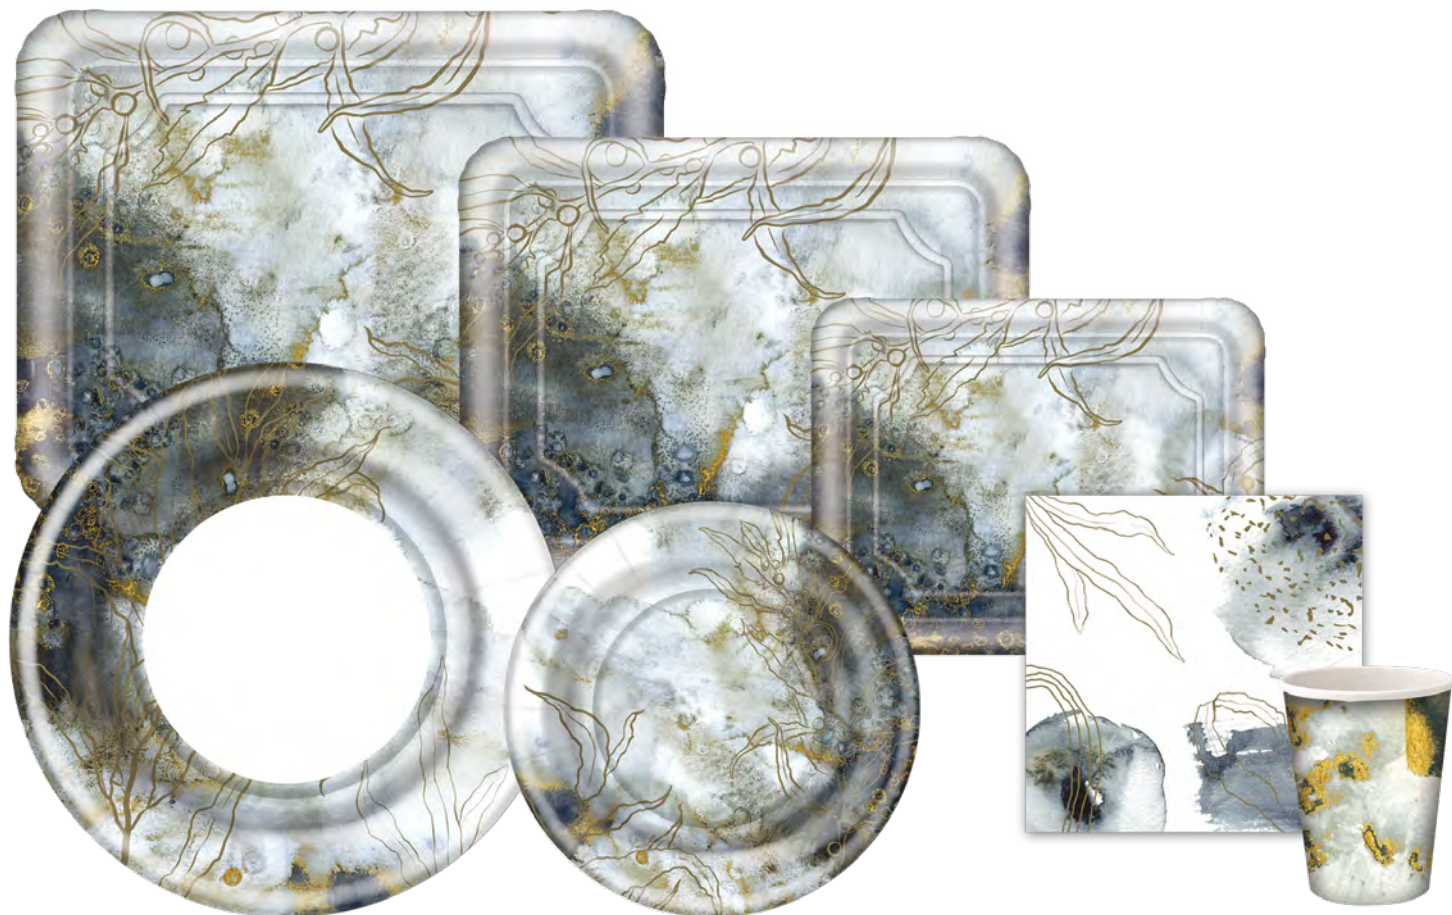

39058 Quilted Cloth-like Tablecover
54" x 102" • Rays
Case/ 24 Unit/ 1

NAPKINS

39599 Printed Napkins
Matzah
Case/ 24 Unit/ 20

39046 Cloth-like GuestTowel
White
Case/ 12 Unit/ 100

PAPER ENSEMBLES

Ocean Mist