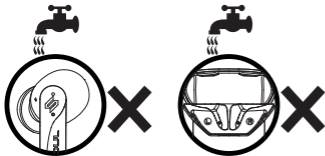

⚠ WARNING

DO NOT use alcohol, paint thinners, detergent, shampoo, or other solvents for cleaning purposes.

DO NOT intentionally immerse the earphones under water.

DO NOT wash the earphones in washing machine.

DO NOT expose the product to extremely high or low temperatures.

DO NOT leave the product near candles, cooking burners and open flames.

DO NOT disassemble the product in any way to avoid electric shock.

Only charge the battery in accordance to the instructions provided by the company.

DO NOT wash the charging box.

CAUTION

RISK OF EXPLOSION INCREASES IF BATTERY IS REPLACED BY AN INCORRECT TYPE.

DISPOSE USED BATTERIES ACCORDING TO THE INSTRUCTIONS.

INSTRUCTIONS

DO NOT DISCARD THE USED BATTERIES ALONG WITH HOUSEHOLD WASTE.

DISPOSAL OF BATTERY SHOULD COMPLY WITH LOCAL ENVIRONMENTAL REGULATIONS.

Bluetooth Version: V5.2

Profile: HFP, A2DP, AVRCP

Codec: SBC, AAC

Range: 10 meters (33 feet)

Charging time (Full charge):

Approx. 2.5 hours

Playtime: Up to 28 hours

(Varies by volume and content)

Standby time: Up to 90 hours

Dimensions:

30.4W x 50.7H x 70D (mm)

Weight: 61g

Wireless Charging: Yes