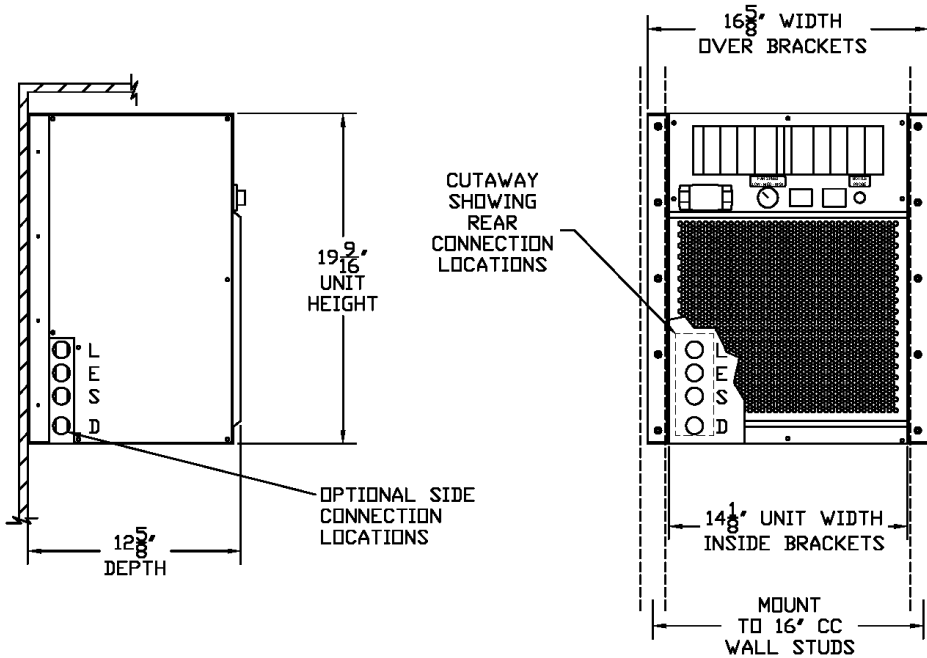

Evaporator Dimensions

3000 Sqc-EC/Shqc-EC
4000 Sqc-EC/Shqc-EC

CONNECTION LEGEND:

- L = LIQUID LINE (RED COLOR CODE)
- S = SUCTION LINE (BLUE COLOR CODE)
- E = ELECTRICAL POWER CORD
- D = DRAIN LINE

3000Sqc-EC / 4000Sqc-EC EVAPORATOR DIMENSIONS

3000Shqc-EC / 4000Shqc-EC EVAPORATOR DIMENSIONS

2056A_R01