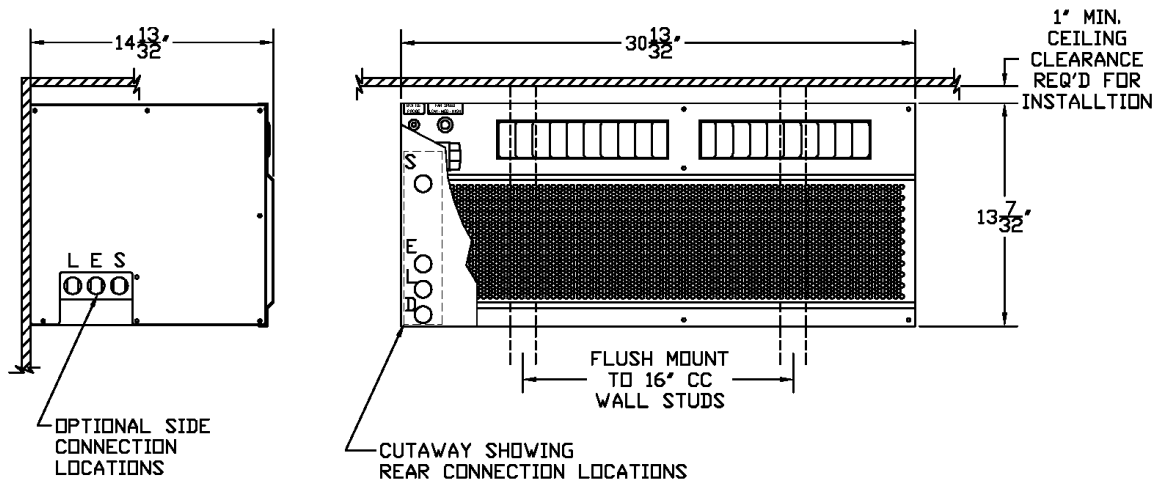

Evaporator Dimensions

3000 Sqc-EC/Shqc-EC
4000 Sqc-EC/Shqc-EC

CONNECTION LEGEND:

- L = LIQUID LINE (RED COLOR CODE)
- S = SUCTION LINE (BLUE COLOR CODE)
- E = ELECTRICAL POWER CORD
- D = DRAIN LINE

3000Sqc-EC / 4000Sqc-EC EVAPORATOR DIMENSIONS

3000Shqc-EC / 4000Shqc-EC EVAPORATOR DIMENSIONS

2056A_R01