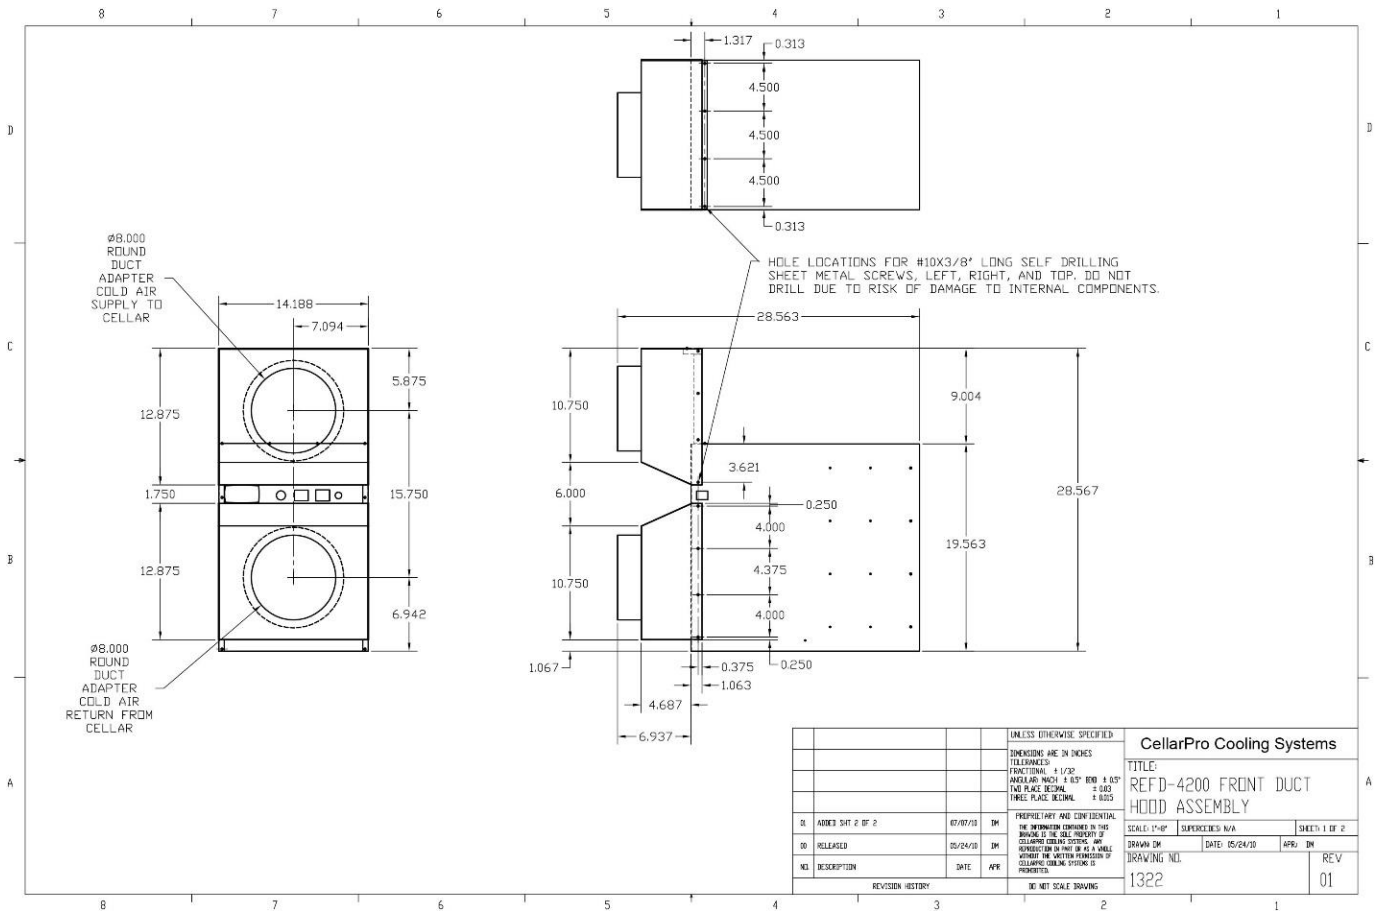

# Front Duct Hood Cut Sheet

4200VS

877.726.8496  
www.cellarpro.com

vs7-22-16