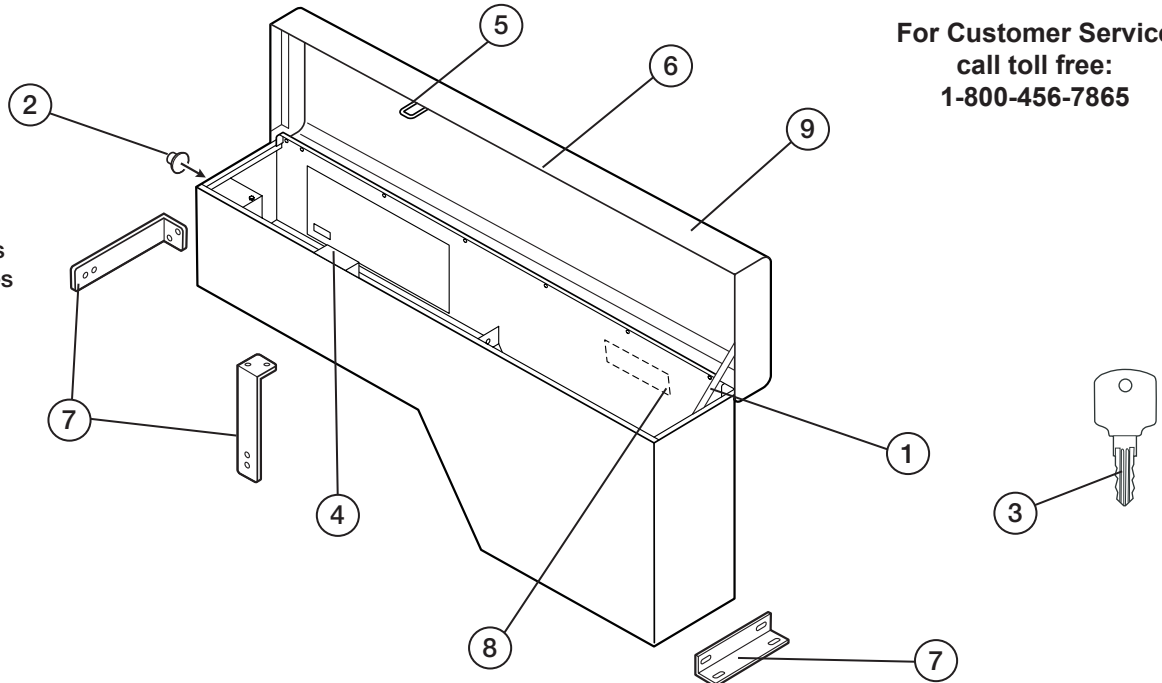

# REPLACEMENT PARTS

STEEL & ALUMINUM PORK CHOP BOX  
MODELS 160-3-01 THRU 173-5-01

FOR REPLACEMENT PARTS GO TO [WWW.WEATHERGUARD.COM](http://WWW.WEATHERGUARD.COM)

For Customer Service  
call toll free:  
1-800-456-7865

Parts service current models listed below as Model#-Color-01 Series which began in 2005.

ITEM	PART No.	DESCRIPTION	FITS MODEL #
1	7095-2PK	Gas Springs	160-3-01, 161-3-01, 170-0-01, 170-5-01, 171-0-01, 171-5-01, 172-0-01, 172-5-01, 173-0-01, 173-5-01
1	7096-2PK	Gas Springs	162-3-01, 163-3-01
2	7748-1PK	EXTREME PROTECTION™ Replacement Lock (Single lock with keys, no specific key code)	All Model#-Color-01 Series Pork Chop Boxes. Specific key codes can be ordered through a distributor.
3	7750-XX	Key Replacement (XX = key code, 2 keys)	For retracting style Red Pushbutton locks
4	7731	Latch & Striker Kit (1 latch, 1 striker, & mounting hardware)	All Model#-Color-01 Series Pork Chop Boxes
5	7106-1PK	Striker Kit (1 Striker & mounting hardware)	All Model#-Color-01 Series Pork Chop Boxes
6	7730	Weather Strip Kit (various styles for 1 box)	All Pork Chop Boxes
7	7735-3	Mounting Kit	160-3-01, 161-3-01, 162-3-01, 163-3-01
7	7735-5		170-0-01, 170-5-01, 171-0-01, 171-5-01, 172-0-01, 172-5-01, 173-0-01, 173-5-01
8	7746	Nameplate Kit (3 stickers, 2 side bezels, 1 front bezel & rivets)	All Model#-Color-01 Series Pork Chop Boxes
9	7788-0	Cover	170-0-01
9	7788-5	Cover	170-5-01
9	7789-0	Cover	171-0-01
9	7789-5	Cover	171-5-01
9	7790-0	Cover	172-0-01
9	7790-5	Cover	172-5-01
9	7795-0	Cover	173-0-01
9	7795-5	Cover	173-5-01
9	7926-3	Cover	160-3-01
9	7927-3	Cover	161-3-01
9	7928-3	Cover	162-3-01
9	7932-3	Cover	163-3-01
10	7740	Latch Rod Kit (Not shown)	160-3-01, 162-3-01, 170-0-01, 170-5-01, 172-0-01, 172-5-01
10	7741	Latch Rod Kit (Not shown)	161-3-01, 163-3-01, 171-0-01, 171-5-01, 173-0-01, 173-5-01

Please note, in the model numbers above: 0 = Clear, 3 = White, 5 = Black. XX = Key Code.