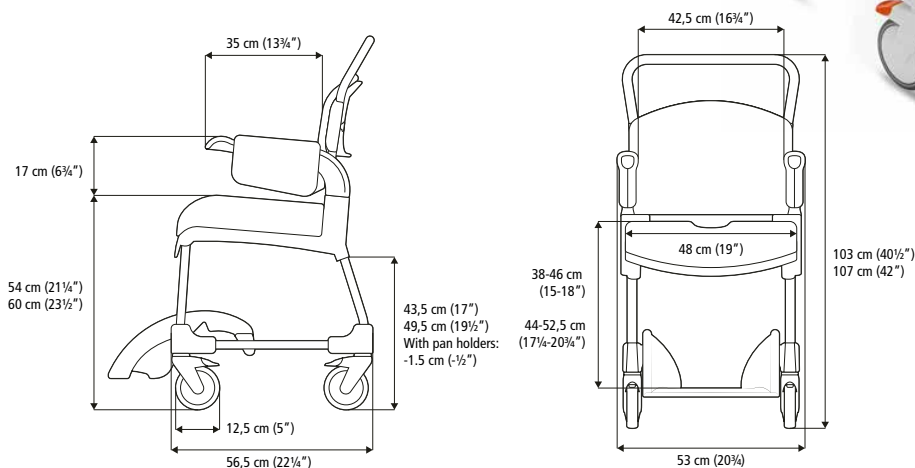

Etac Clean Comfort

All the features of Etac Clean can also be found in this chair, but with even greater comfort. The seat, arm support and back support are padded and guarantee soft and comfortable seating.

Soft and warmth for those who need it

Etac Clean Comfort enhances the feeling of well-being for those who need a little extra comfort and support in the bathroom. The water-repellent and heat-reflective cover of the back support and arm supports helps the user to stay warm. The contoured seat offers comfortable support for the thighs and envelops the user for a safer and more comfortable feeling.

Etac Clean Comfort has the same basic benefits as other members of the Clean family – but now with even greater comfort.

Etac Clean Comfort

49 cm (19 1/4"), incl. Comfort Cover, Comfort Seat Soft,
4 lockable castors, white
55 cm (21 3/4"), incl. Comfort Cover, Comfort Seat Soft,
4 lockable castors, white

80229298

80229299

Width

52 cm

Width between arm supports

41 cm

Seat height

54 / 60 cm

Seat width

50 cm

Seat depth

44 cm

Opening: depth x width

36.9 x 18.2 cm

Weight

49 cm: 13.5 kg

55 cm: 14 kg

Maximum user weight

130 kg

Material

Comfort Cover: Polyethylene
Comfort Seat Soft: Polyurethane
Chassis: Powder-painted steel tubing
Seat/back support: Polypropylene
Arm supports: Polypropylene
Foot support: Polypropylene
Castor brackets: Polyamide
Castors, lockable, ball-bearing: Polyamide/TPE

Colour

Grey

Design

A&E Design

Maintenance

Clean the product with a solvent-free cleaning agent (pH level 5–9), or with a 70% disinfectant solution. Can be decontaminated at max 85°C / 185°F if so required.