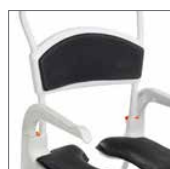

Soft back pad

Grey: 80209261
Heat-reflecting with a non-slip surface. Material: polyethylene. Cleaning max. 60° C (140° F) or with alcohol wipe.