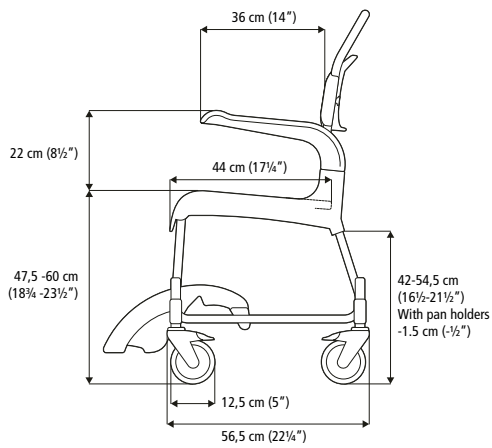

Features

Slim but roomy

The smart design gives Etac Clean a large and comfortable seating area even though the chair is neat and slim.

Fits over the toilet

Thanks to the upright operating handle, the chair is a perfect fit, even over wall-mounted toilets.

Easy access

The chair is open at the back to facilitate access for hygiene purposes.

Foot support designed for feet

The practical foot support has a soft, rounded shape which gives the feet extra comfort and protection.