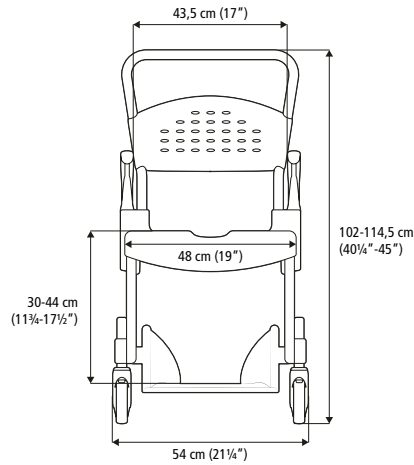

Features

Slim but roomy

The smart design gives Etac Clean a large and comfortable seating area even though the chair is neat and slim.

Fits over the toilet

Thanks to the upright operating handle, the chair is a perfect fit, even over wall-mounted toilets.

Easy access

The chair is open at the back to facilitate access for hygiene purposes.

Foot support designed for feet

The practical foot support has a soft, rounded shape which gives the feet extra comfort and protection.