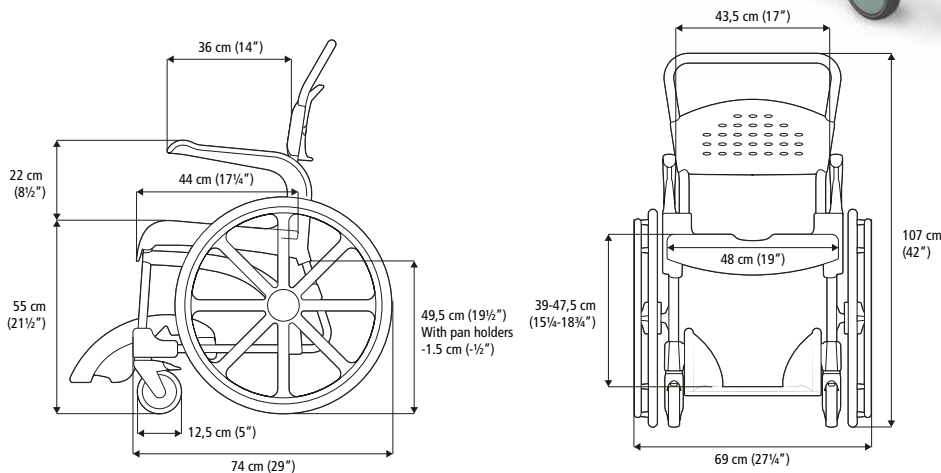

Etac Clean 24"

This variant of Etac Clean is suitable for those who can operate the chair independently and want to maximise their mobility.

Easy to manoeuvre, for the independent user

The Etac Clean 24-inch wheels are positioned to make it easy to manoeuvre the chair without compromising user safety or comfort. It is easy to transfer to and from the chair thanks to the large, unrestricted seat in front of the wheels. The brake handles are also positioned below the seat so that they do not get in the way during transfer, while remaining easy to reach.

Etac Clean 24" has the same basic benefits as the other members of the Clean family – but allows the user to operate the chair independently.

Etac Clean 24"

55 cm (21 $\frac{1}{2}$) with 24" rear wheels, white
55 cm (21 $\frac{1}{2}$) with 24" rear wheels, lagoon green

80229276
80229216

Width

69 cm

Width between arm supports

43.5 cm

Seat height

55 cm

Seat width

48 cm

Seat depth

44 cm

Weight

20 kg

Maximum user weight

130 kg

Material

Rear wheel adapter: aluminum
Rear Wheels: polyamide, solid tires
Chassis: Powder-painted steel tubing
Seat/back support: Polypropylene
Arm supports: Polypropylene
Foot support: Polypropylene
Caster brackets: Polyamide
Castors, lockable, ball-bearing: Polyamide/TPE

Maintenance

Clean the product with a solvent-free cleaning agent (pH level 5–9), or with a 70% disinfectant solution. Can be decontaminated at max 85°C / 185°F if so required.