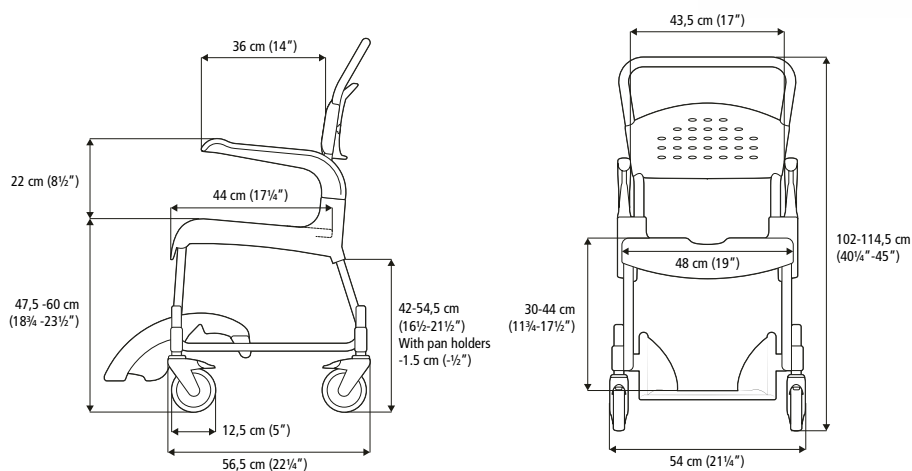

Etac Clean Height Adjustable

In addition to all the features of the basic model, this variant allows you to adjust the height of the seat.

Adjust the height for a perfect fit

The possibility of adjusting the seat height means that Etac Clean Height Adjustable can be tailor-made to suit the user's needs – for example to make transfers easier or to fit perfectly over the toilet. Adjustment is simple and no tools are required.

Etac Clean Height Adjustable has the same basic benefits as the other members of the Clean family – but is also height-adjustable up to 60 cm, and has a greater range of foot supports and calf supports.

Etac Clean Height Adjustable

4 lockable wheels, white

80229208

Maximum user weight

130 kg

Width

55 cm

Material

Chassis: Powder coated steel tubing

Seat/Back support: Polypropylene

Arm supports: Polypropylene

Foot support: Polypropylene

Castors with ball, bearings: Polyamide/TPE/Stainless steel tubing

Castor height adjustment tubes: Stainless steel

Width between arm supports

43.5 cm

Seat height

47.5–60.0 cm

Seat width

48 cm

Seat depth

44 cm

Weight

14.2 kg

Maintenance

Clean the product with a solvent-free cleaning agent (pH level 5–9), or with a 70% disinfectant solution. Can be decontaminated at max 85°C / 185°F is so required.