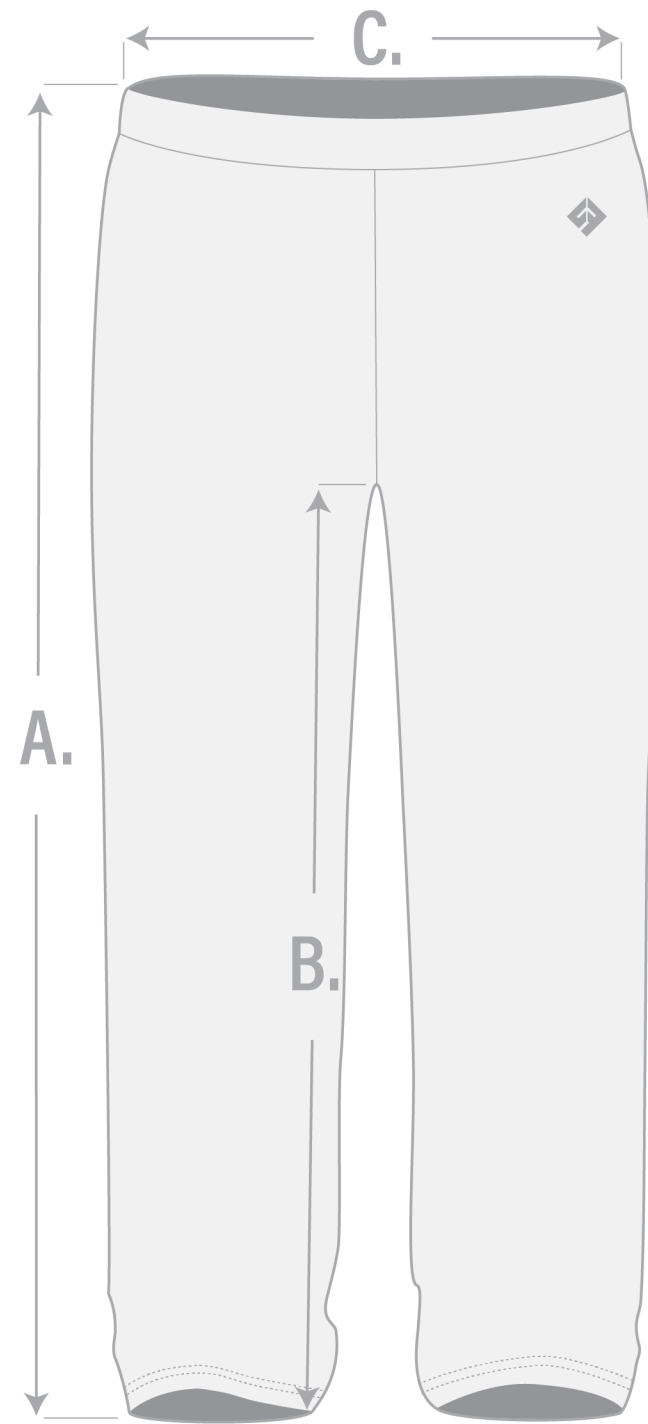

UNCOMMON FIT

@UNCOMMONFIT

INFO@UNCOMMONFIT.COM

WWW.UNCOMMONFIT.COM

#LOOKGOODPLAYBETTERBETHEBEST

GUYS TRACK PANT

	YL	YXL	AS	AM	AL	XL	A2XL	A3XL
A. Pant Length	37.0"	38.0"	39.0"	40.0"	41.0"	42.0"	42.5"	44.0"
B. Inseam	28.5"	29.0"	29.5"	31.5"	32"	32"	32"	32.25"
C. Waist	26"	28"	30"	32"	34"	36"	38"	40"