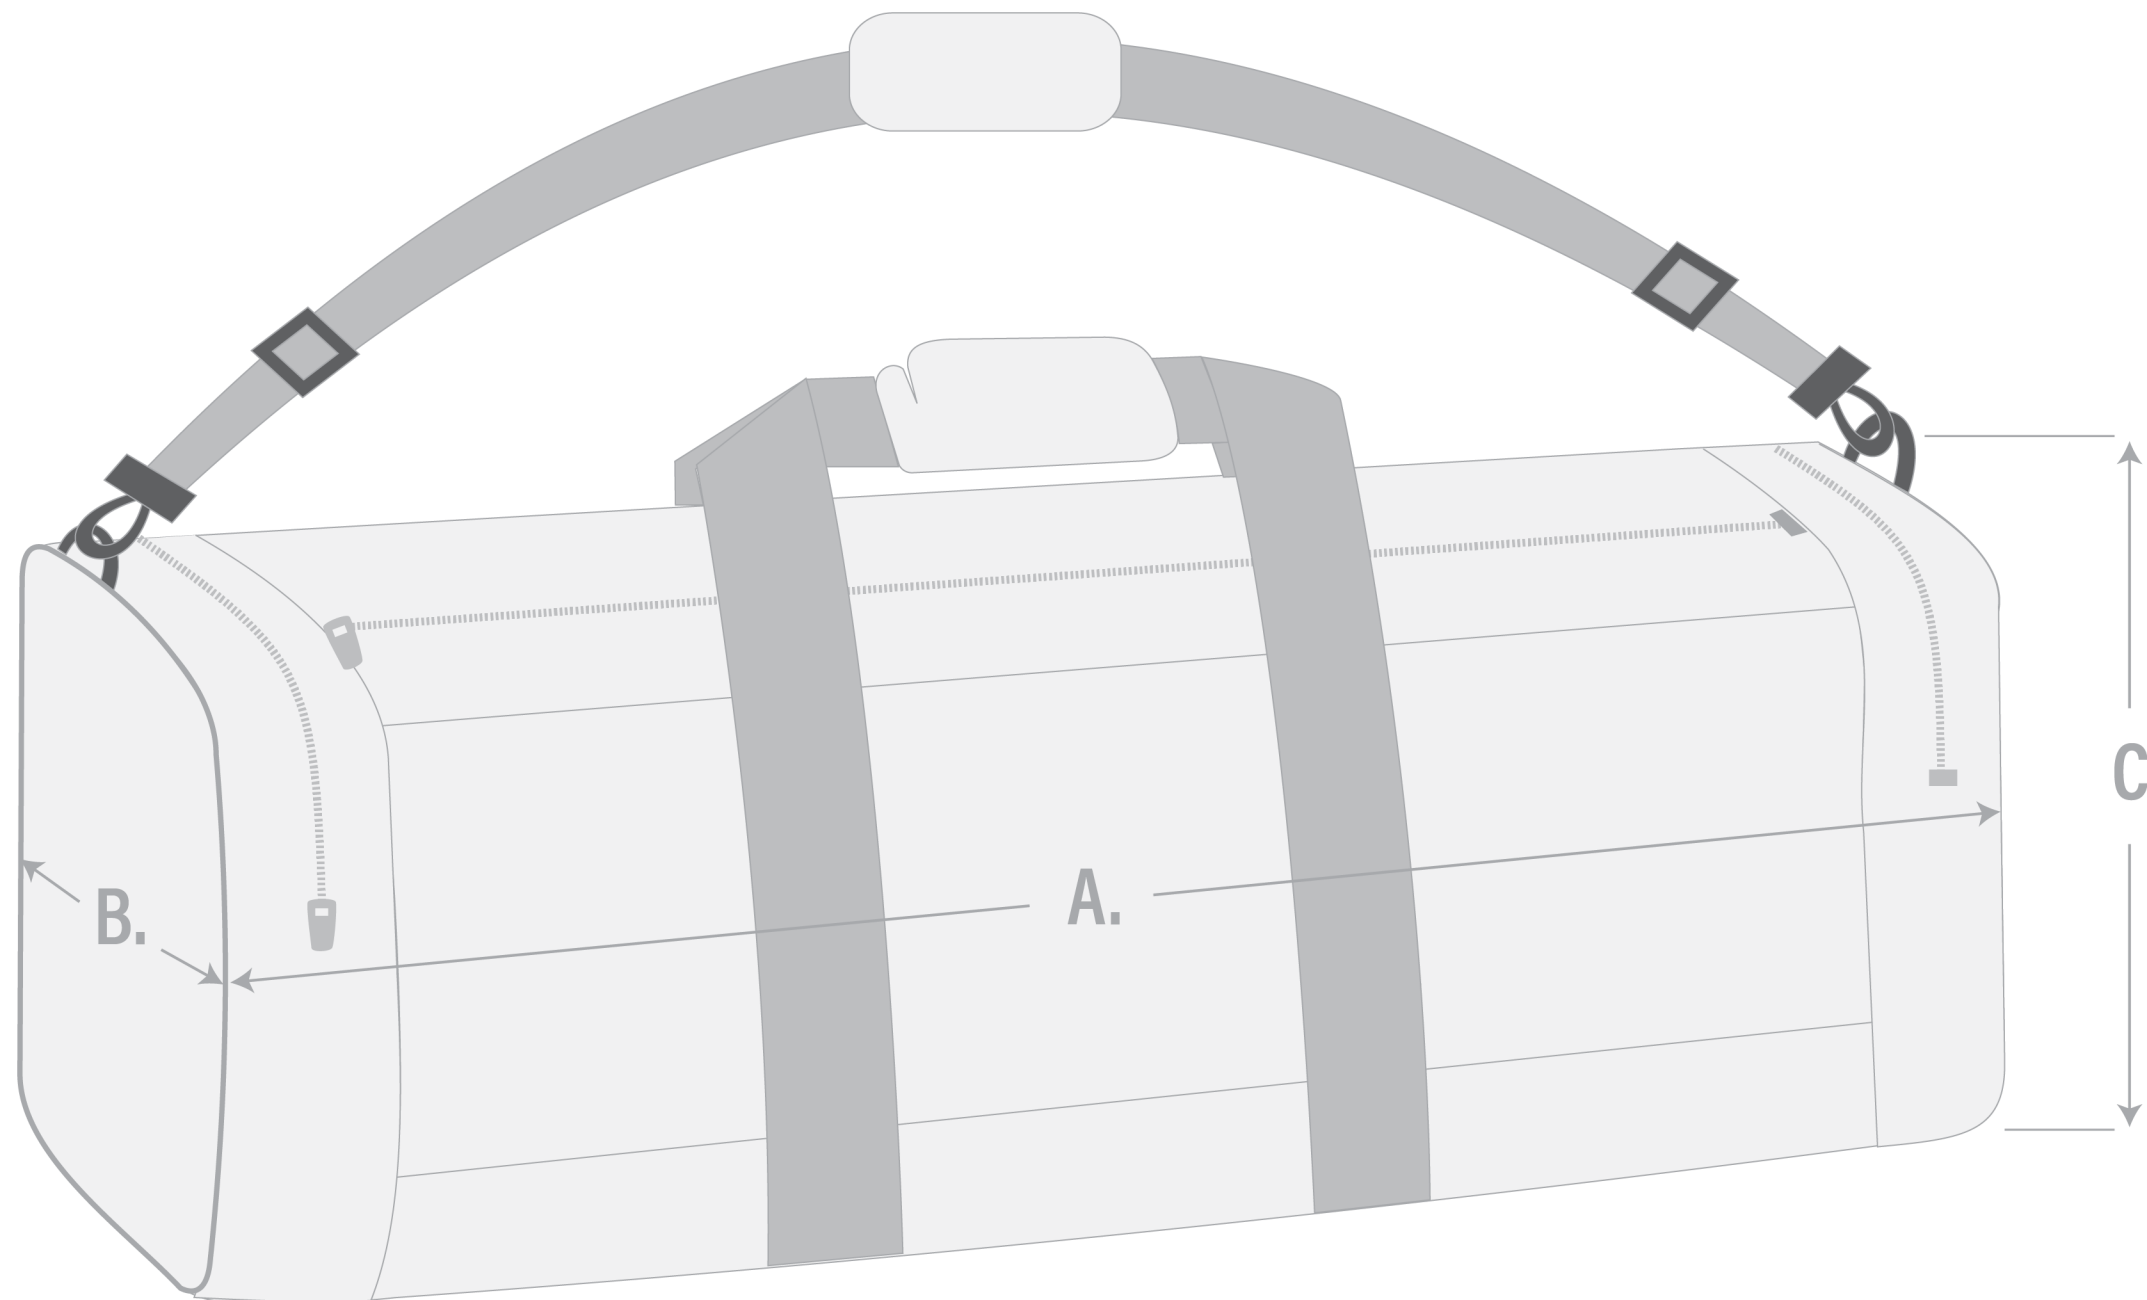

UNCOMMON FIT

@UNCOMMONFIT

INFO@UNCOMMONFIT.COM

WWW.UNCOMMONFIT.COM

#LOOKGOODPLAYBETTERBETHEBEST

LACROSSE BAG (SQUARE OR BARREL)						
	XS	S	M	L	TRAVELLER (with stick pocket)	GOALIE (no end pockets)
A. Length	18"	28"	36"	42"	42"	36"
B. Width	8"	11"	14"	17"	12"	22"
C. Height	8"	11"	14"	17"	12"	19"