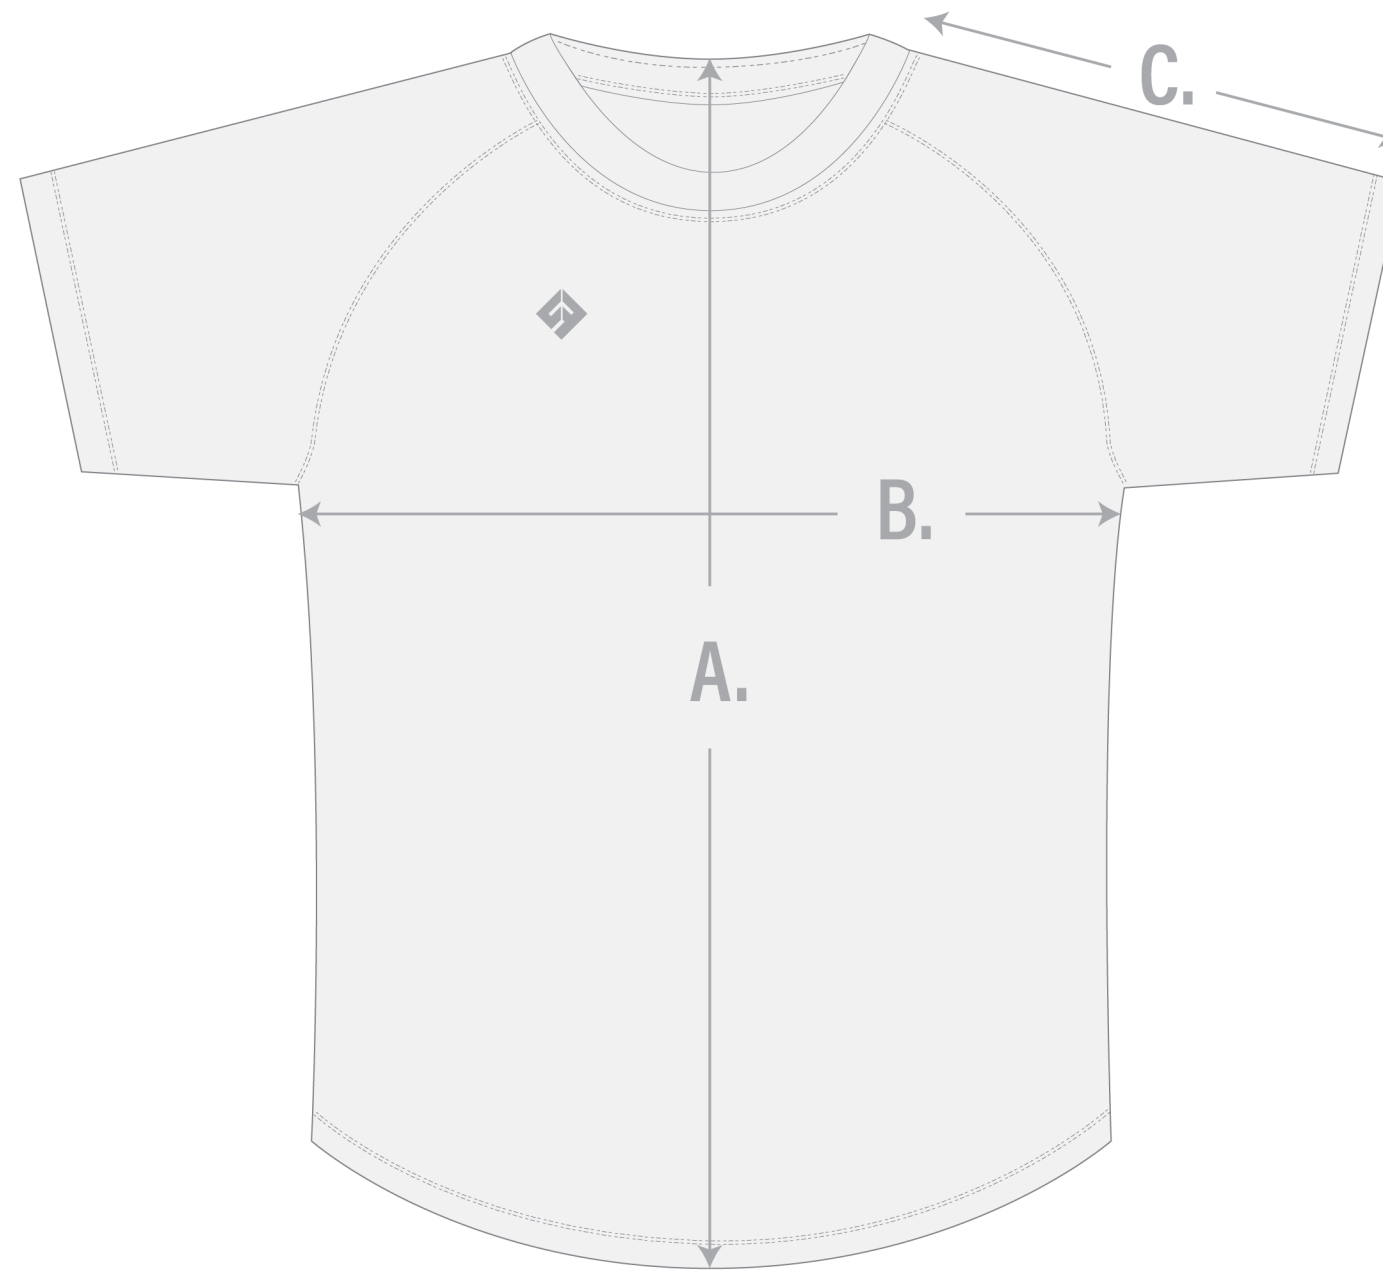

UNCOMMON FIT

@UNCOMMONFIT

INFO@UNCOMMONFIT.COM

WWW.UNCOMMONFIT.COM

#LOOKGOODPLAYBETTERBETHEBEST

GUYS SHORT SLEEVE SHOOTING SHIRT

	YS	YM	YL	YXL	AS	AM	AL	AXL	A2XL
A. Shirt Length	21.5"	22.0"	23.5"	24.75"	26.0"	27.0"	28.0"	29.5"	30.5"
B. Width (1" below armpit)	17.0"	18.0"	18.5"	19.5"	21.0"	21.5"	22.75"	24.0"	25.0"
C. Arm length (from collar seam)	11.0"	11.5"	12.5"	12.5"	13.5"	14.5"	15.5"	16.25"	17.5"

UNCOMMON FIT: SIZING CHART

RAGLAN STYLE SHOOTING SHIRT