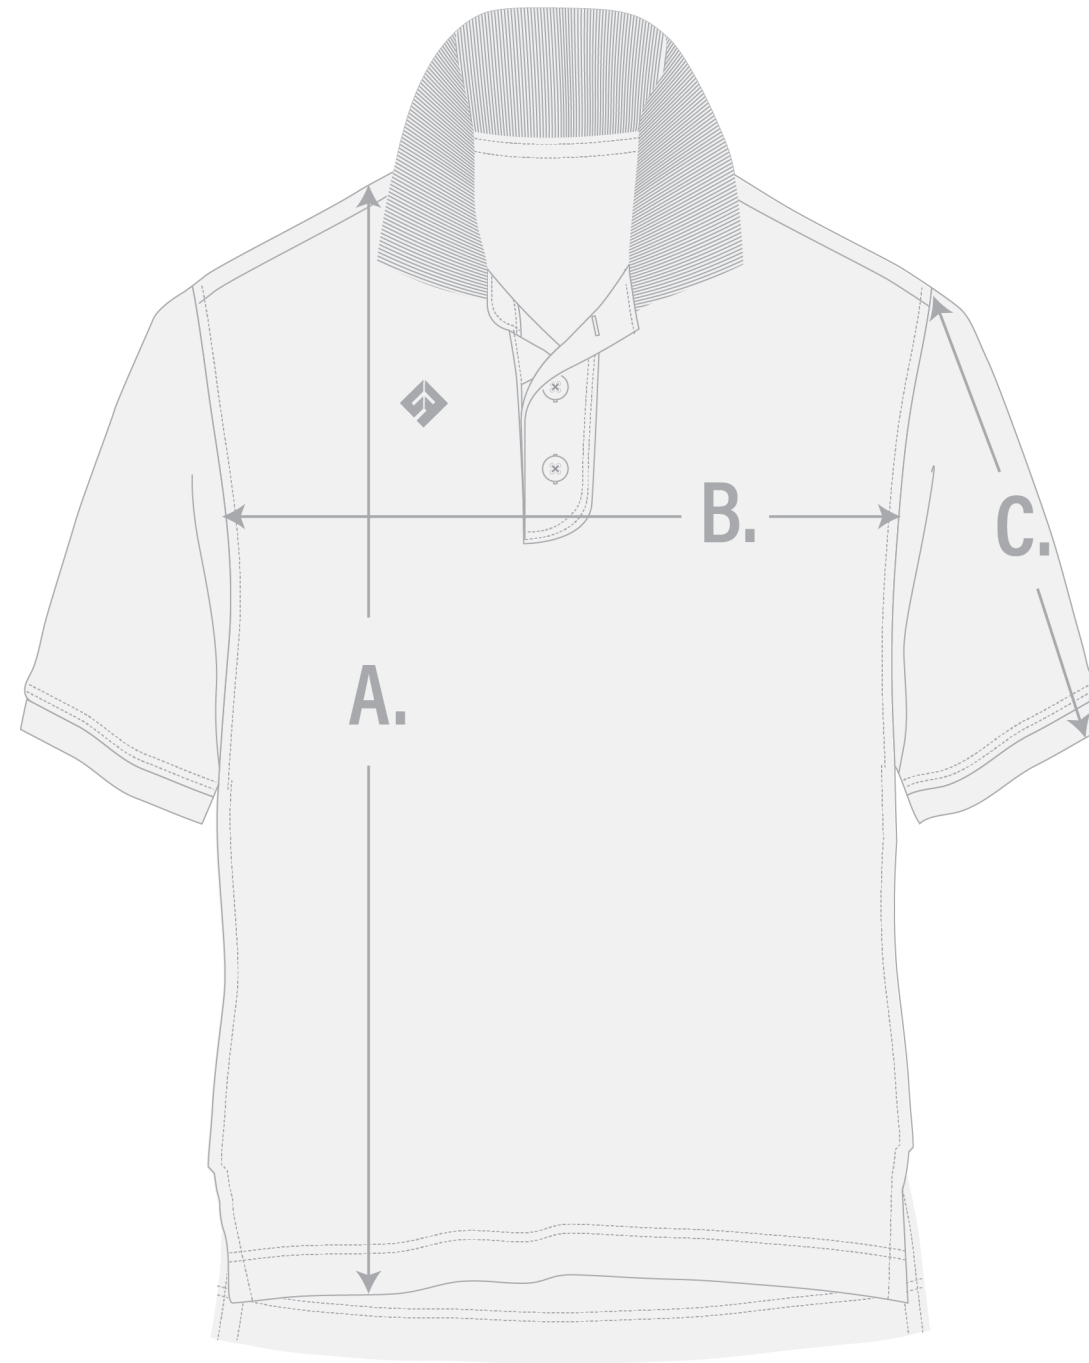

UNCOMMON FIT

@UNCOMMONFIT

INFO@UNCOMMONFIT.COM

WWW.UNCOMMONFIT.COM

#LOOKGOODPLAYBETTERBETHEBEST

GUYS POLO SHIRT

| | YXS | YS | YM | YL | AS | AM | AL | AXL | A2XL |
|------------------|--------|--------|--------|--------|-------|--------|--------|--------|-------|
| A. Shirt Length | 23.25" | 24.25" | 25.25" | 26.25" | 28.0" | 28.75" | 30.75" | 31.5" | 32.5" |
| B. Chest Width | 15.0" | 16.0" | 17.0" | 18.0" | 20.0" | 21.0" | 22.0" | 23.0" | 24.0" |
| C. Sleeve Length | 7.5" | 8.0" | 8.5" | 9.0" | 10.0" | 10.25" | 10.5" | 10.75" | 11.0" |