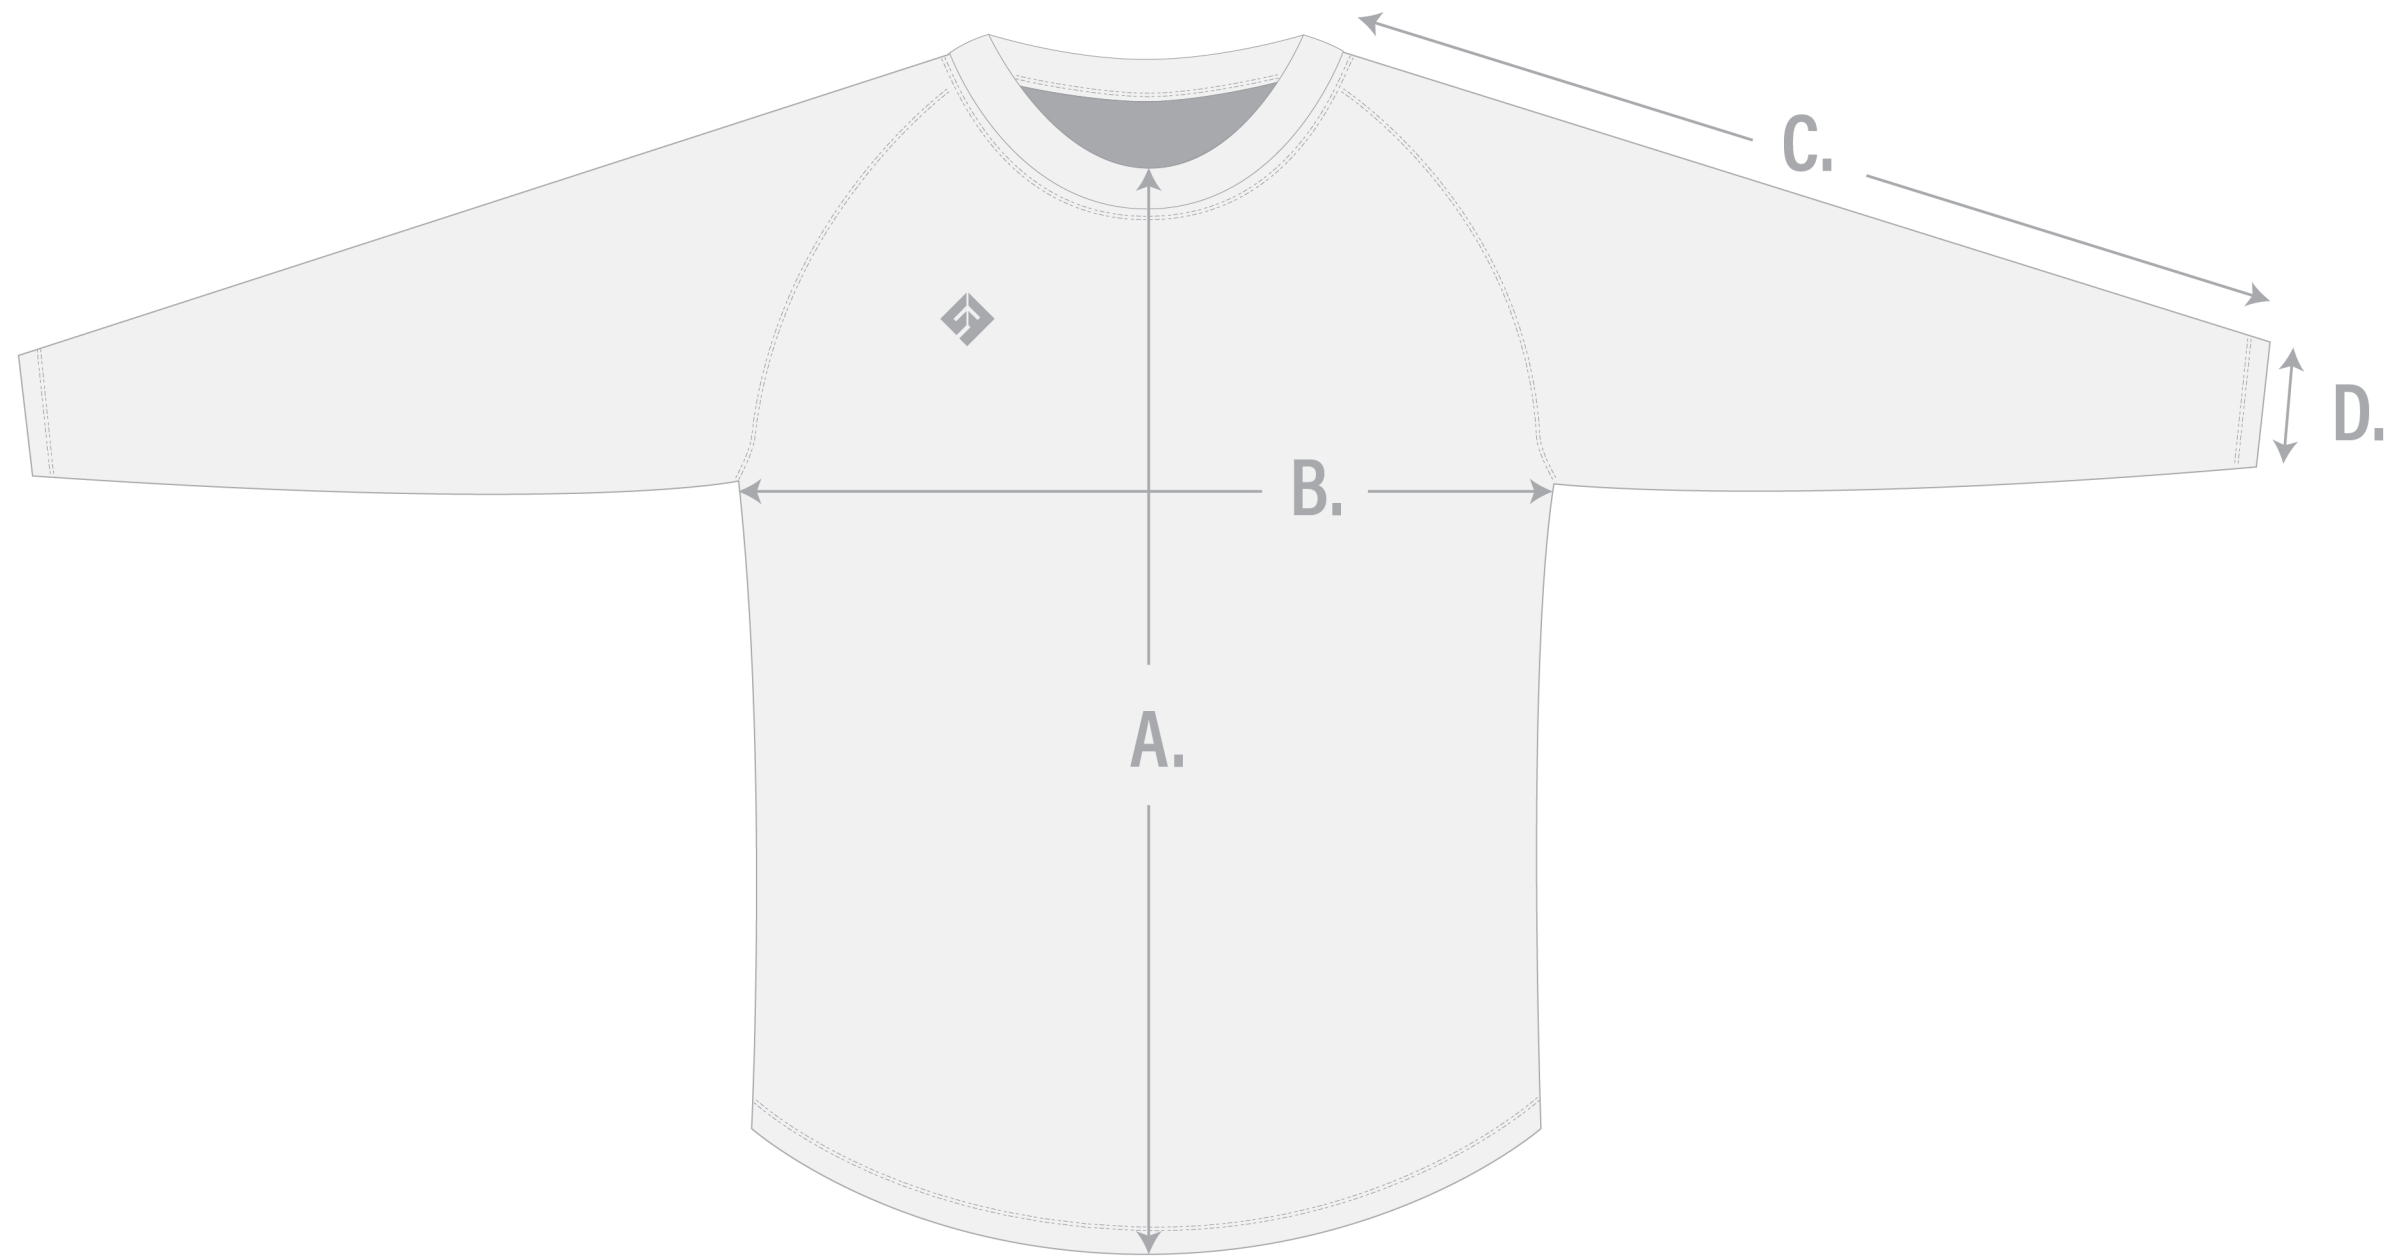

UNCOMMON FIT

@UNCOMMONFIT

INFO@UNCOMMONFIT.COM

WWW.UNCOMMONFIT.COM

#LOOKGOODPLAYBETTERBETHEBEST

GUYS LONG SLEEVE SHOOTING SHIRT

	YS	YM	YL	YXL	AXS	AS	AM	AL	AXL	A2XL	A3XL	A4XL
A. Shirt Length (including collar)	22.5"	23.5"	24.5"	25.5"	27.0"	28.0"	29.0"	30.5"	31.5"	32.5"	33.5"	34.5"
B. Chest Width	15.5"	16.5"	17.5"	19.5"	19.5"	20.5"	21.5"	22.5"	23.75"	24.75"	26.0"	27.0"
C. Sleeve Length	31.25"	32.0"	33.0"	33.75"	34.5"	35.0"	35.0"	35.5"	36.25"	36.75"	37.25"	38.5"
D. Sleeve Opening	3.0"	3.25"	3.5"	3.5"	3.5"	3.75"	4.0"	4.25"	4.5"	4.5"	5.0"	5.25"

UNCOMMON FIT: SIZING CHART

RAGLAN STYLE SHOOTING SHIRT