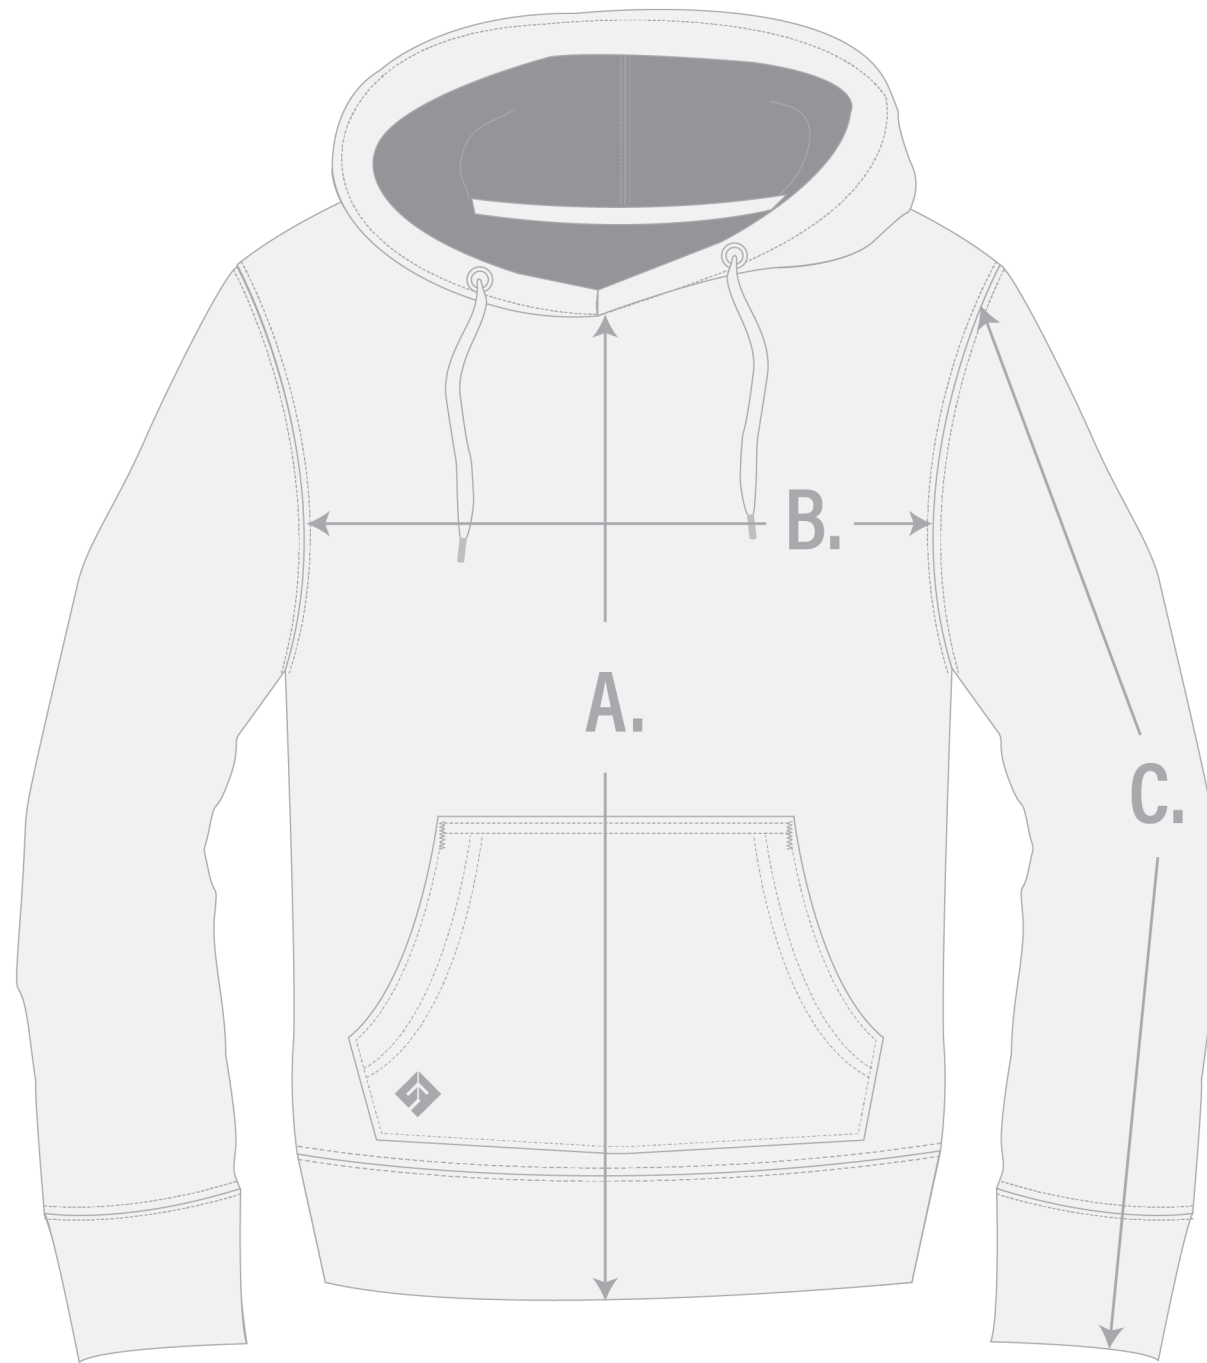

UNCOMMON FIT

@UNCOMMONFIT

INFO@UNCOMMONFIT.COM

WWW.UNCOMMONFIT.COM

#LOOKGOODPLAYBETTERBETHEBEST

GUYS HOODIE

	YXS	YS	YM	YL	YXL	AS	AM	AL	AXL	A2XL
A. Hoodie Length	22.0"	23.0"	24.0"	25.0"	26.0"	27.0"	29.0"	30.0"	31.0"	32.0"
B. Chest Width	16.25"	17.25"	18.25"	19.25"	20.25"	22.25"	23.25"	24.25"	25.25"	26.25"
C. Sleeve Length	19.5"	20.5"	21.5"	22.5"	23.5"	24.0"	24.5"	26.5"	27.5"	28.5"