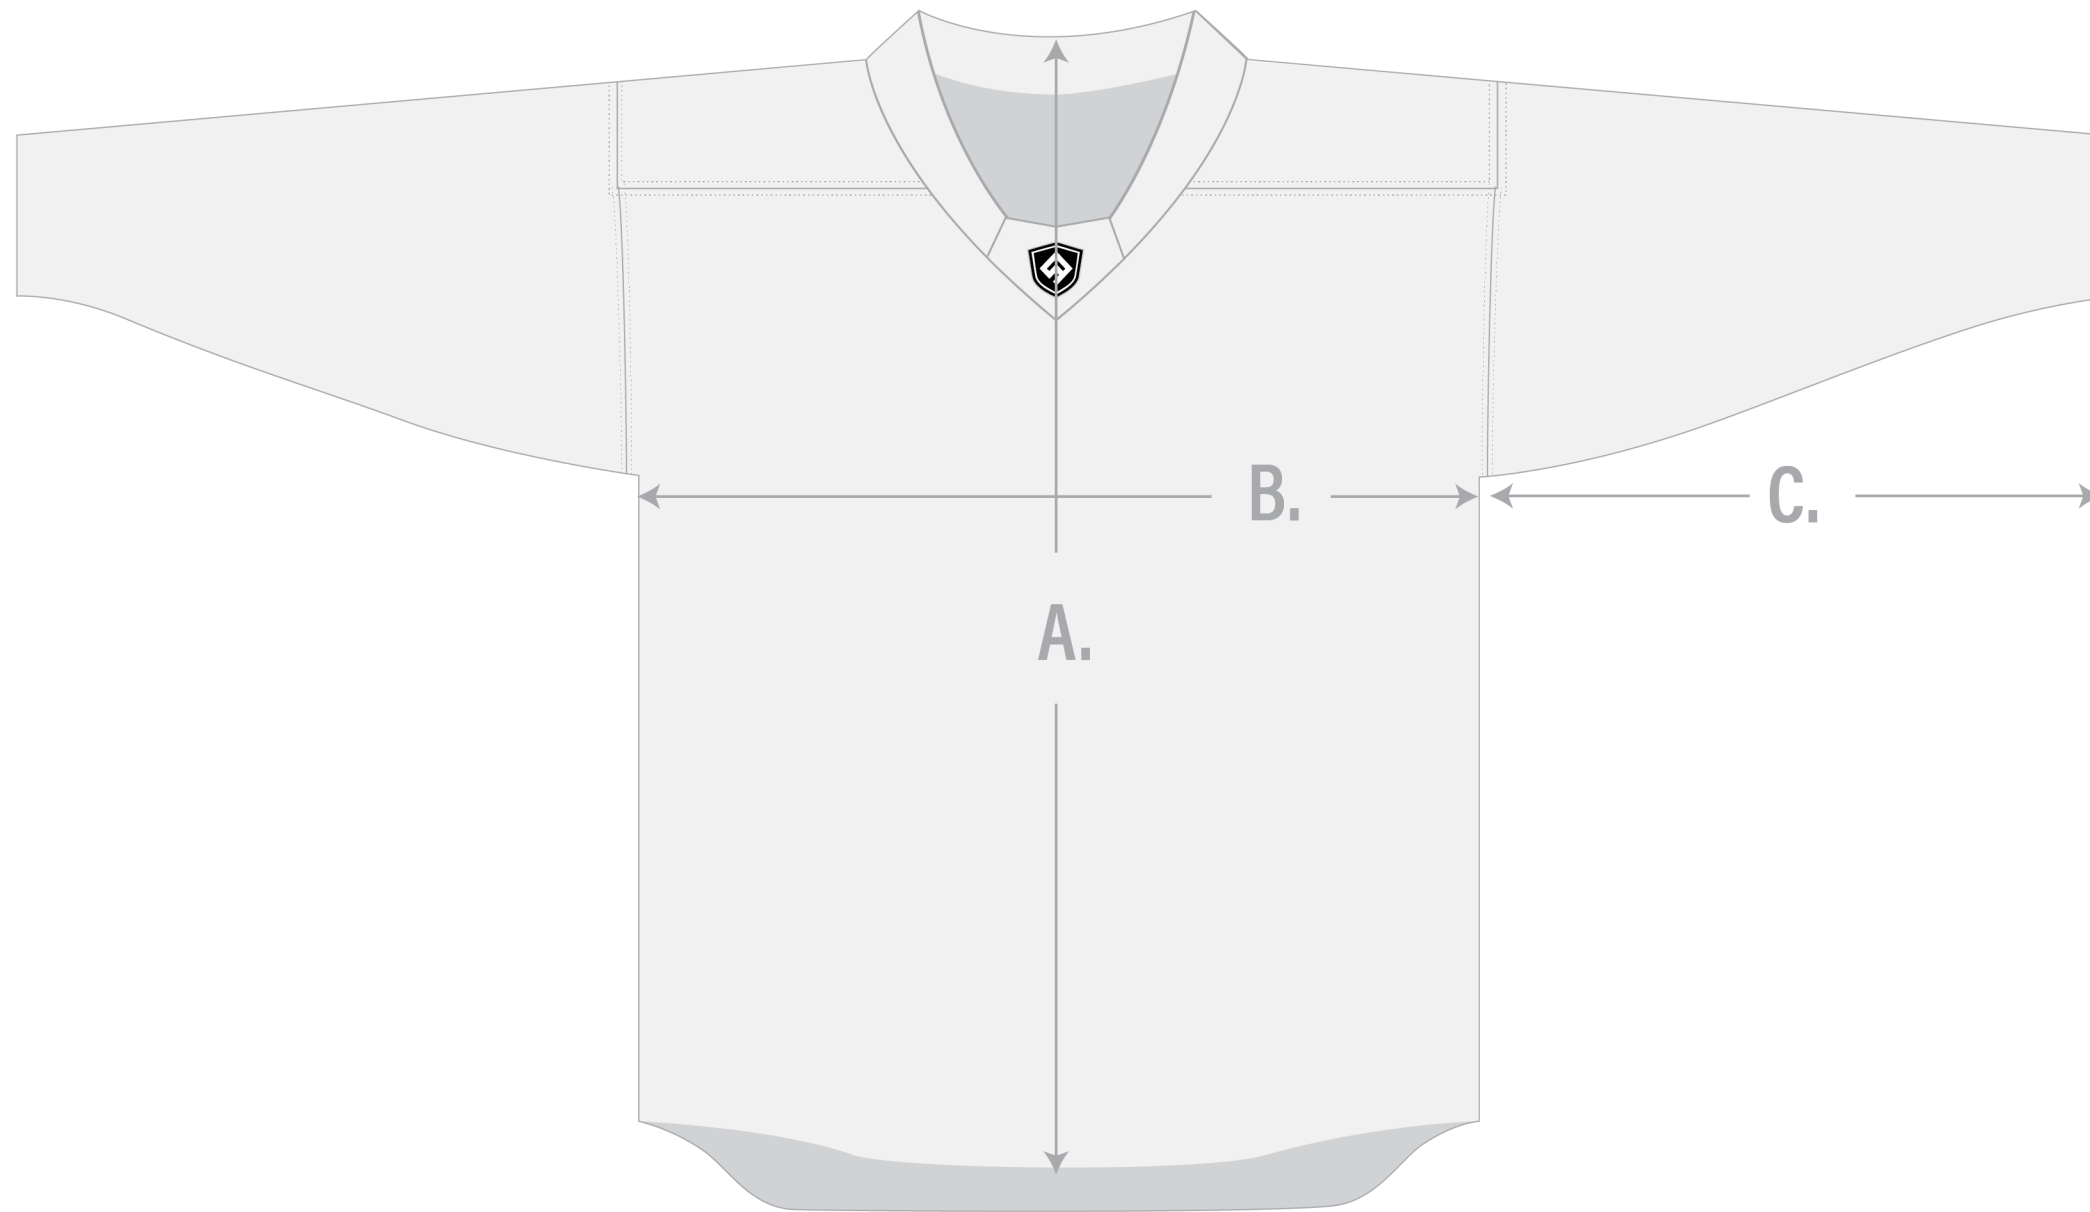

UNCOMMON FIT

@UNCOMMONFIT

INFO@UNCOMMONFIT.COM

WWW.UNCOMMONFIT.COM

#LOOKGOODPLAYBETTERBETHEBEST

GUYS BOX LACROSSE JERSEY

	YXS	YS	YM	YL	YXL	AXS	AS	AM	AL	AXL	A2XL	A3XL
A. Shirt Length	25.5"	26.5"	27.5"	28.5"	29.5"	30.0"	32.0"	33.5"	34.5"	35.5"	37.0"	38.5"
B. Width (1" below armpit)	19.0"	20.0"	21.0"	22.0"	23.0"	23.5"	24.0"	25.0"	26.0"	27.0"	28.0"	29.0"
C. Sleeve length	16.5"	17.5"	18.5"	19.5"	20.5"	21.5"	23.5"	24.5"	25.5"	26.5"	27.5"	28.5"