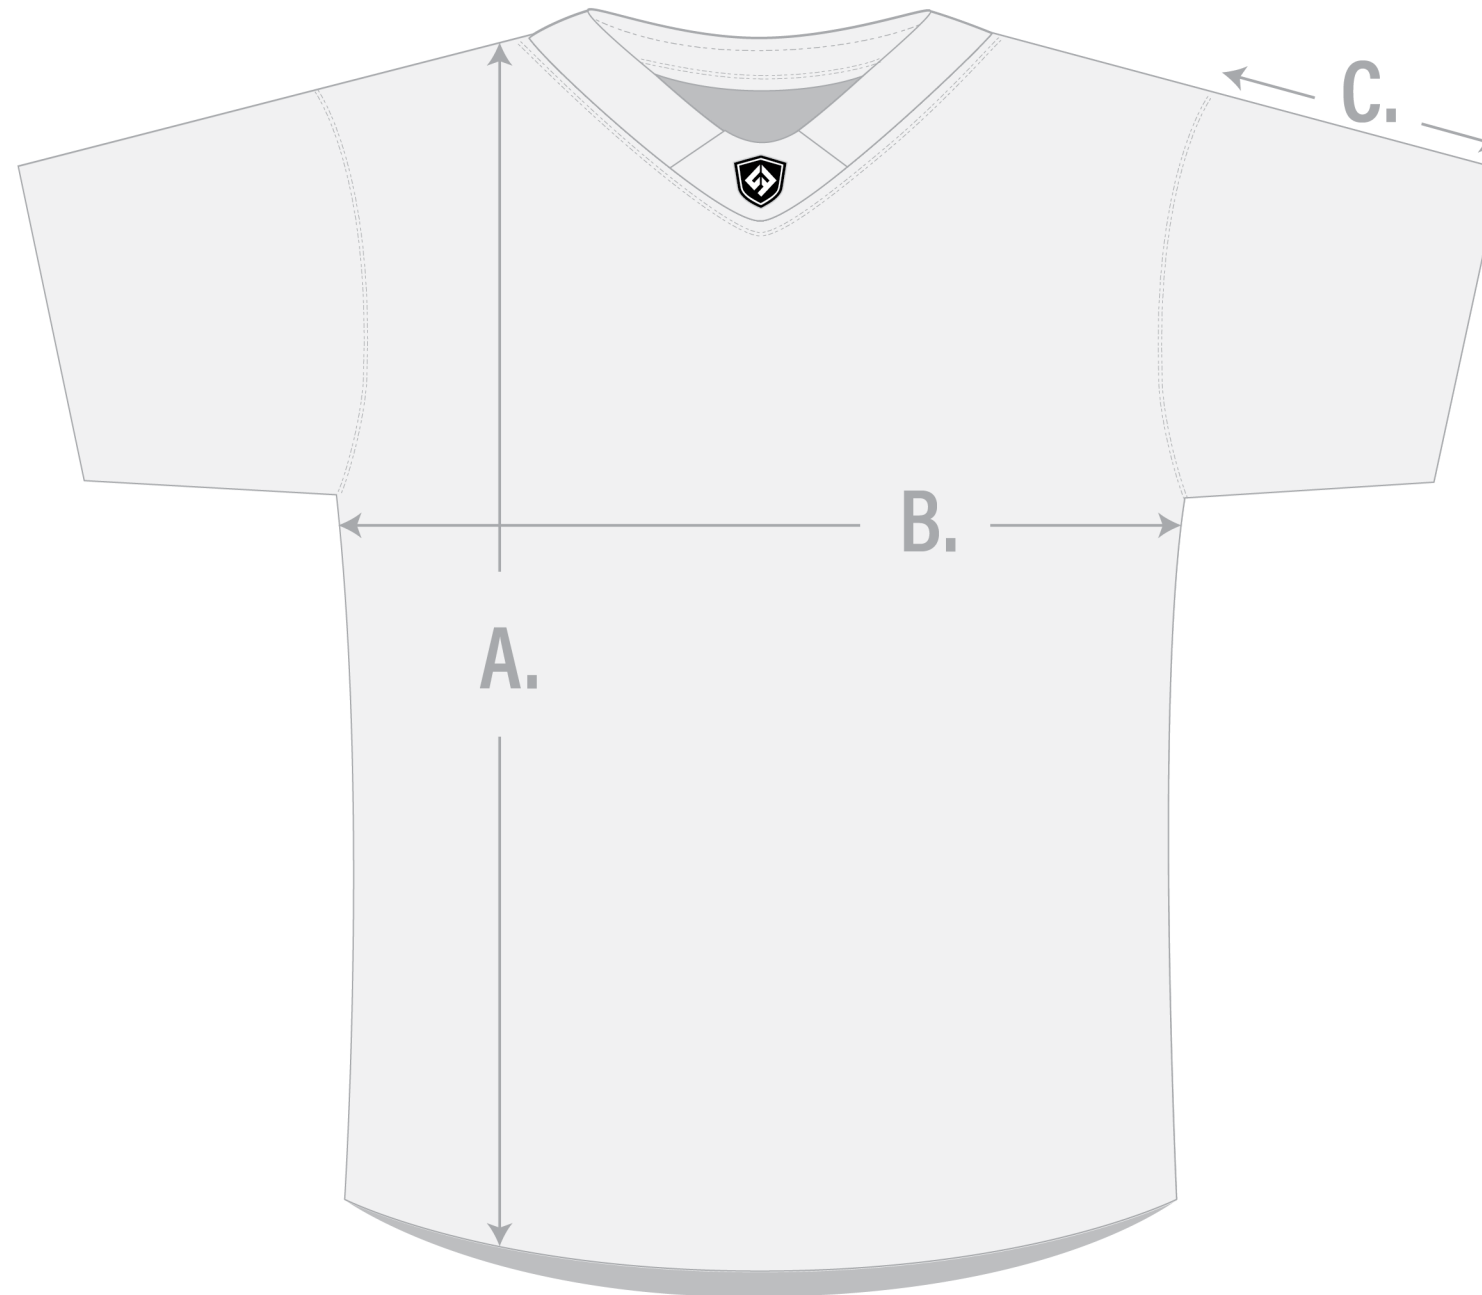

## GUYS FIELD LACROSSE JERSEY

	YXS	YS	YM	YL	YXL	AS	AM	AL	AXL	A2XL
A. Shirt Length	21.5"	22.5"	23.5"	24.5"	25.5"	26.5"	27.5"	28.5"	29.5"	30.5"
B. Width (1" below armpit)	18.5"	19.5"	20.5"	21.5"	22.5"	23.5"	24.5"	25.5"	26.5"	27.5"
C. Arm Length	7.0"	7.5"	8.0"	8.5"	9.0"	9.5"	10.0"	10.5"	11.0"	11.5"