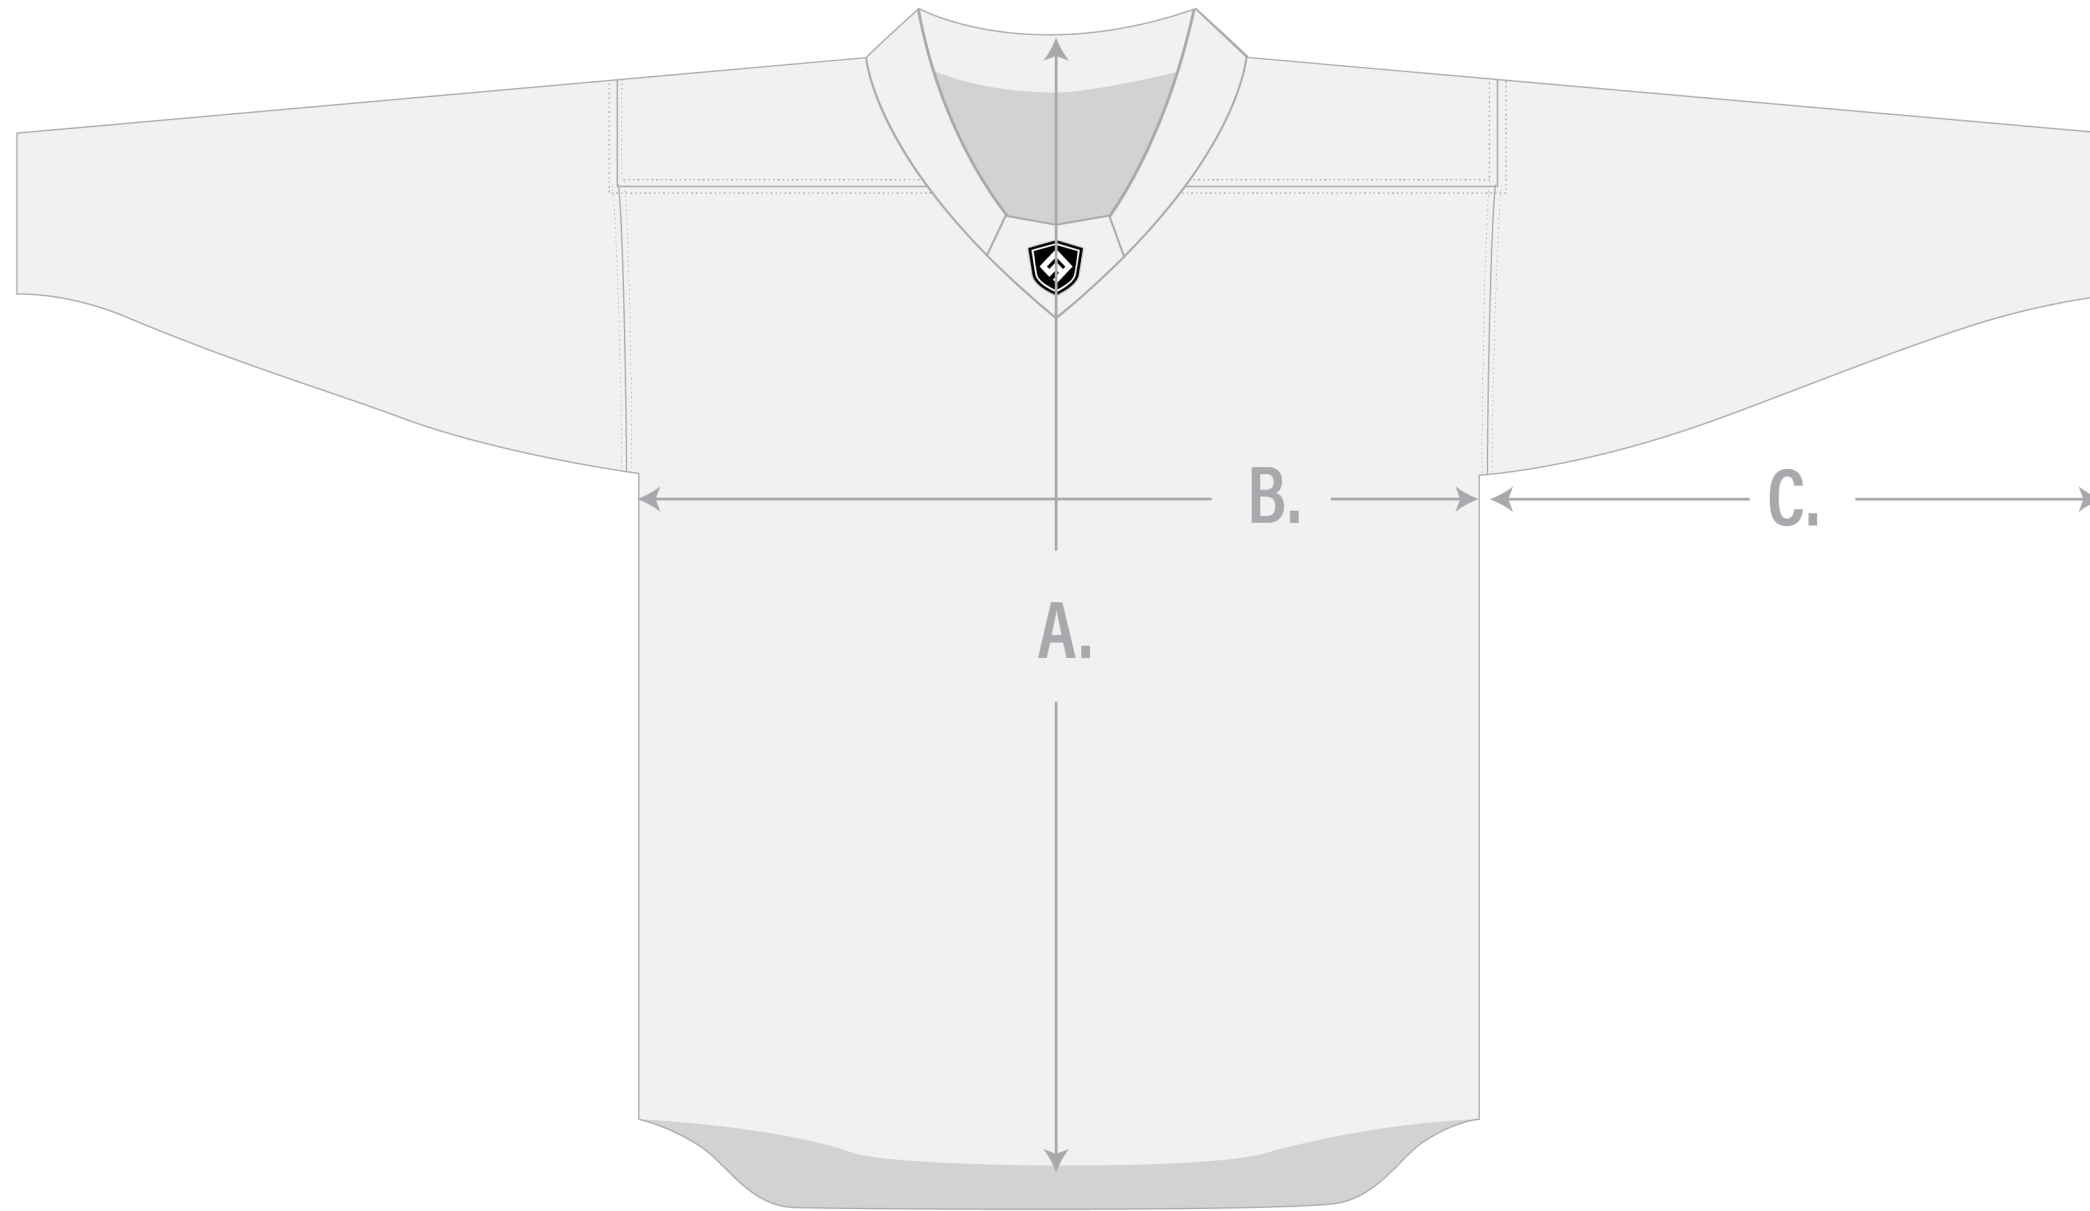

UNCOMMON FIT

@UNCOMMONFIT

INFO@UNCOMMONFIT.COM

WWW.UNCOMMONFIT.COM

#LOOKGOODPLAYBETTERBETHEBEST

GUYS BOX LACROSSE JERSEY

	YXS	YS	YM	YL	YXL	AXS	AS	AM	AL	AXL	Youth Mick	Small Mick	Med. Mick
A. Shirt Length	22.5"	23.5"	24.5"	25.5"	26.5"	27.5"	28.5"	28.5"	29.5"	31.0"	31.75"	33.0"	34.5"
B. Width (1" below armpit)	19.25"	20.25"	21.5"	22.5"	23.0"	23.75"	24.25"	25.0"	26.75"	27.75"	31.5"	39.25"	41.0"
C. Sleeve length	14.0"	15.25"	15.75"	17.0"	18.5"	19.0"	20.0"	20.75"	21.5"	22.75"	14.5"	15.5"	16.0"