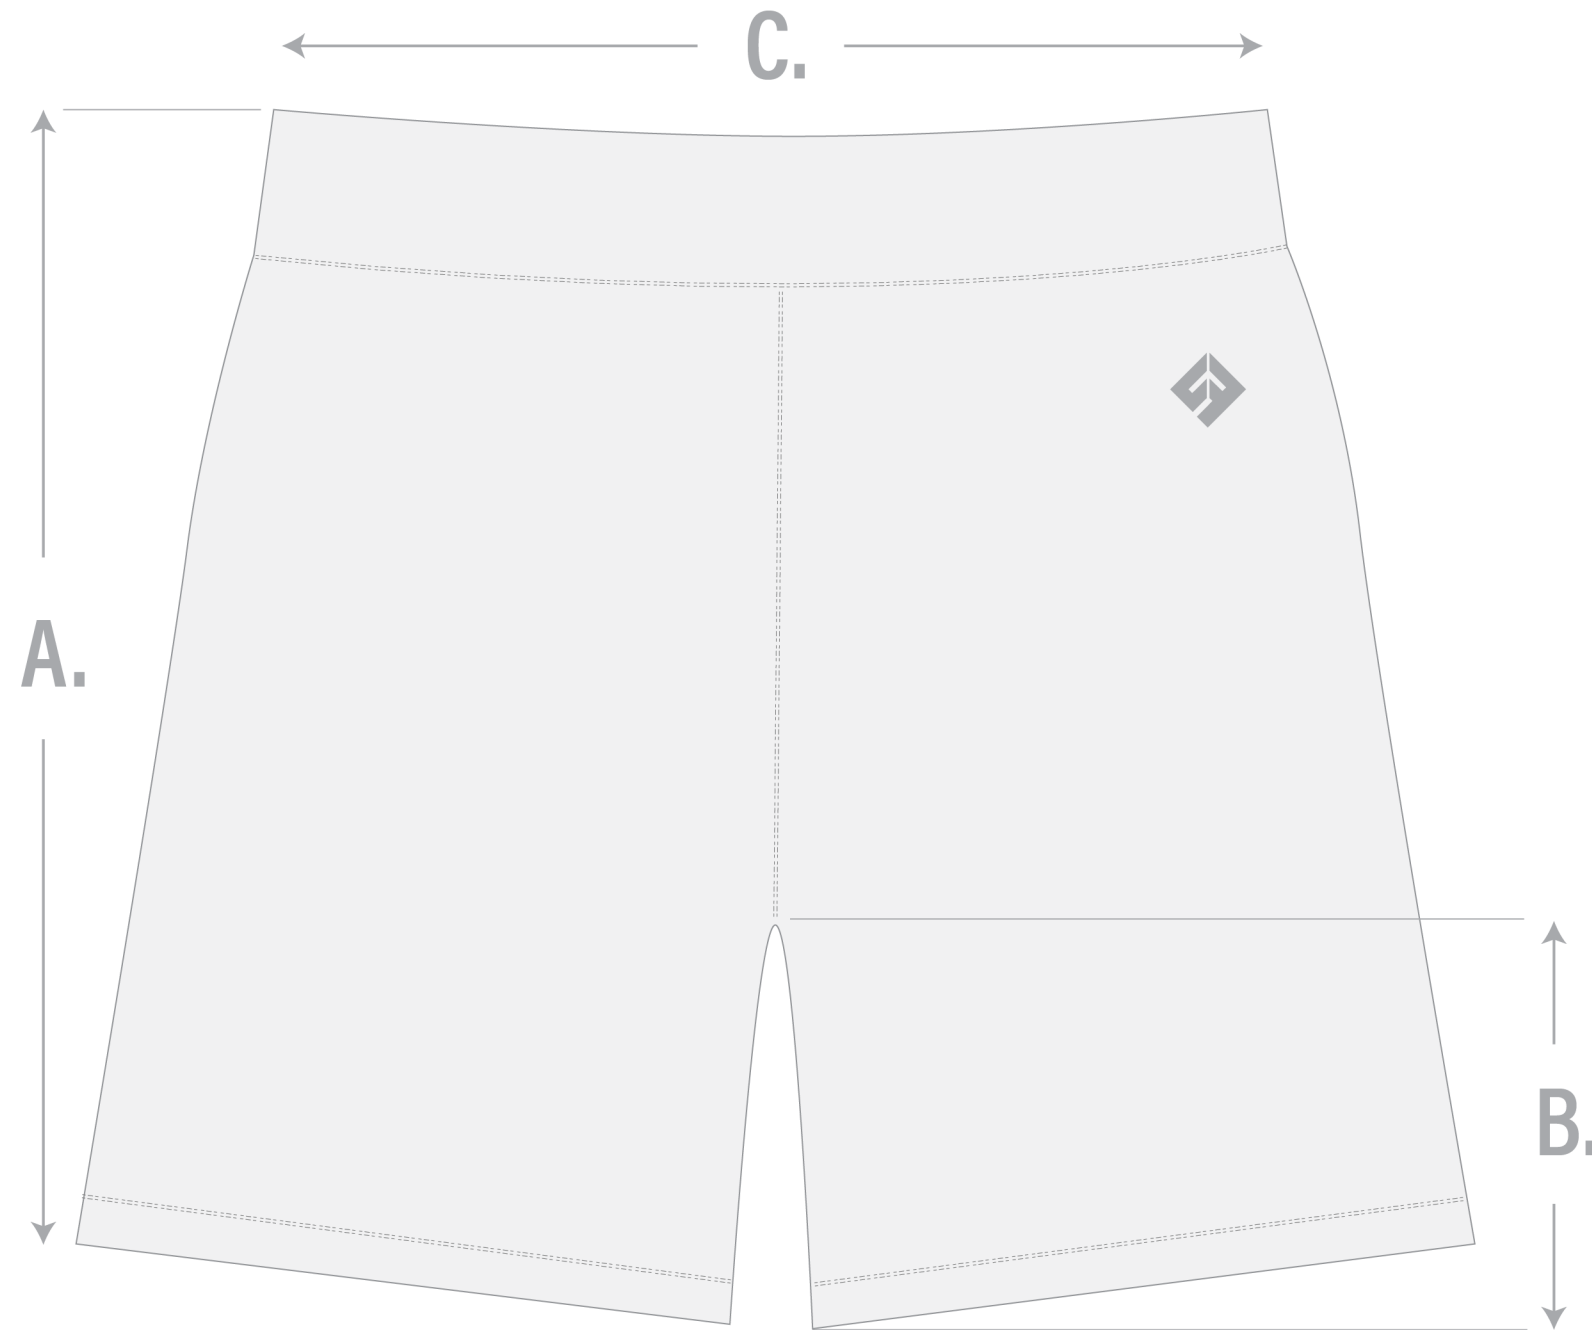

UNCOMMON FIT

@UNCOMMONFIT

INFO@UNCOMMONFIT.COM

WWW.UNCOMMONFIT.COM

#LOOKGOODPLAYBETTERBETHEBEST

GIRLS LACROSSE SHORTS

	YXS	YS	YM	YL	YXL	AXS	AS	AM	AL	AXL	A2XL
A. Outseam/Length	11.0"	11.5"	12.0"	12.5"	13.5"	13.75"	14.25"	14.25"	14.25"	14.25"	14.5"
B. Inseam	2.25"	2.5"	2.5"	2.75"	2.75"	3.0"	3.25"	3.25"	3.25"	3.25"	3.5"
C. Waist	20.0"	21.0"	22.0"	23.0"	24.0"	25.0"	26.0"	27.0"	28.0"	29.0"	30.0"

UNCOMMON FIT: SIZING CHART

LACROSSE STYLE SHORTS