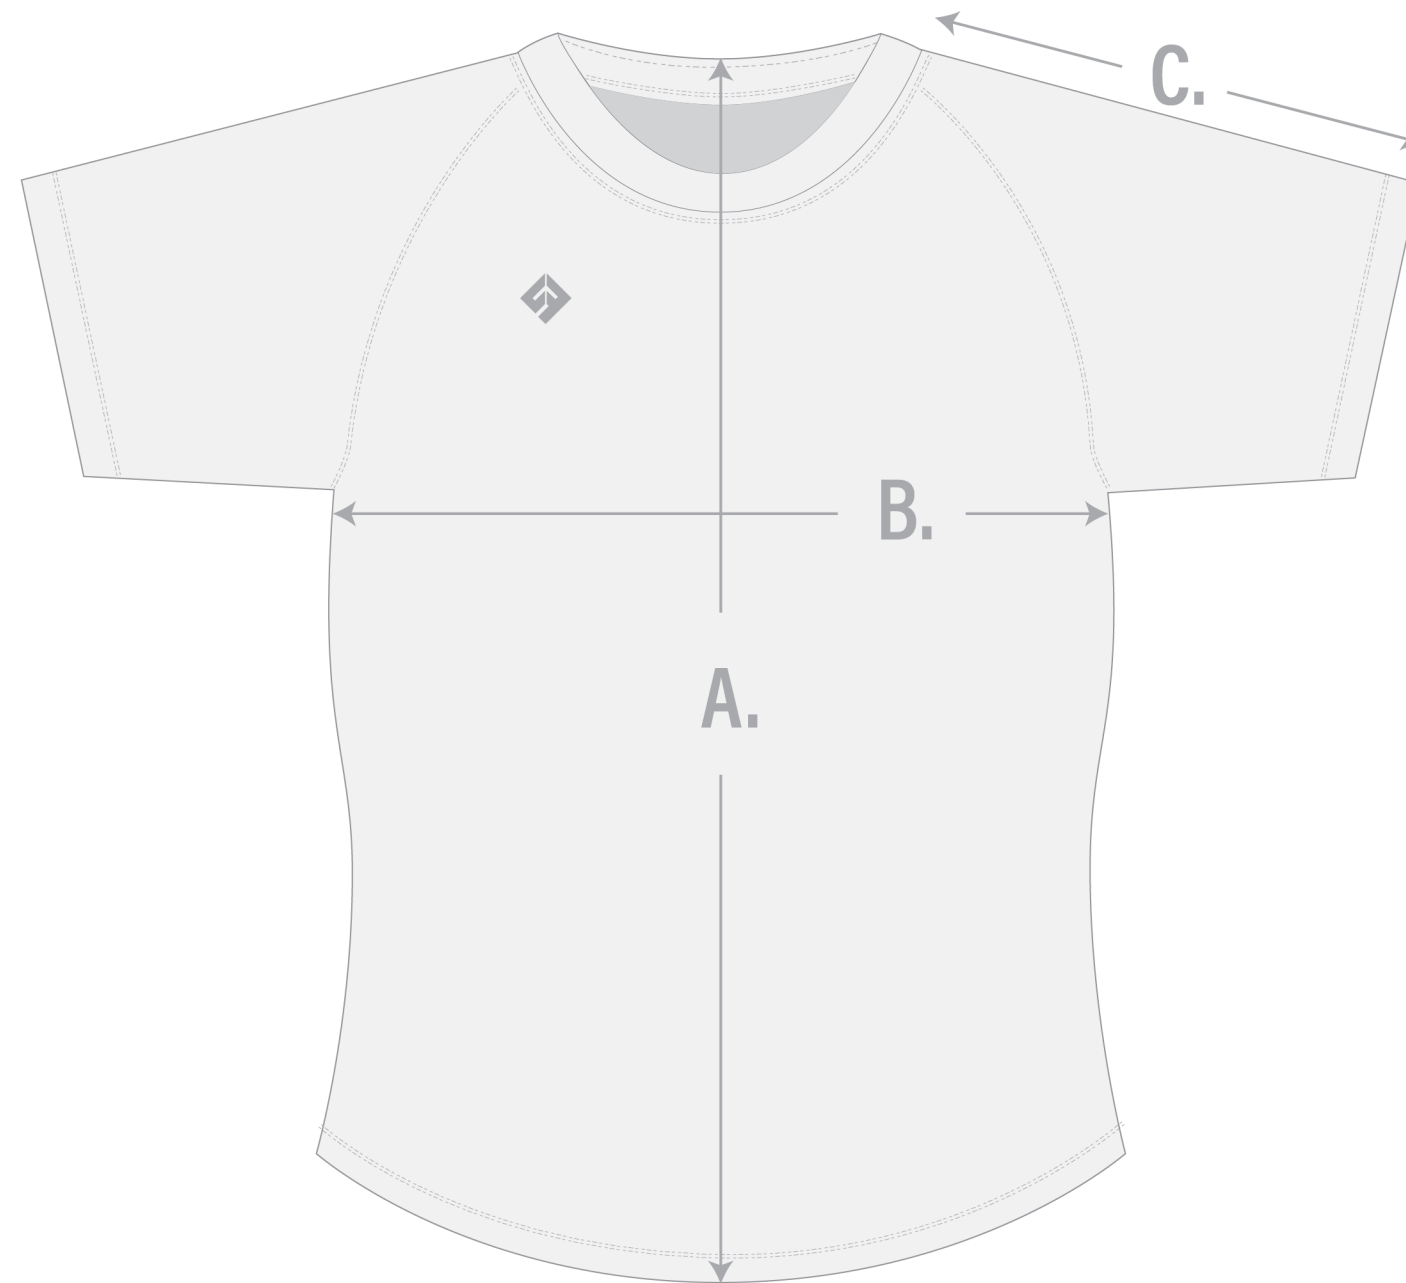

UNCOMMON FIT

@UNCOMMONFIT

INFO@UNCOMMONFIT.COM

WWW.UNCOMMONFIT.COM

#LOOKGOODPLAYBETTERBETHEBEST

GIRLS SHORT SLEEVE SHOOTING SHIRT

	YXS	YS	YM	YL	YXL	AXS	AS	AM	AL	AXL	A2XL
A. Shirt Length	20.0"	21.0"	22.0"	23.0"	24.0"	24.5"	25.0"	25.5"	36.5"	27.0"	28.0"
B. Width (1" below armpit)	12.25"	13.25"	14.25"	15.25"	16.25"	16.75"	18.25"	19.5"	20.5"	22.5"	22.75"
C. Arm length (from collar seam)	9.0"	9.75"	11.0"	12.0"	13.0"	14.0"	14.25"	15.0"	16.25"	16.25"	17.0"