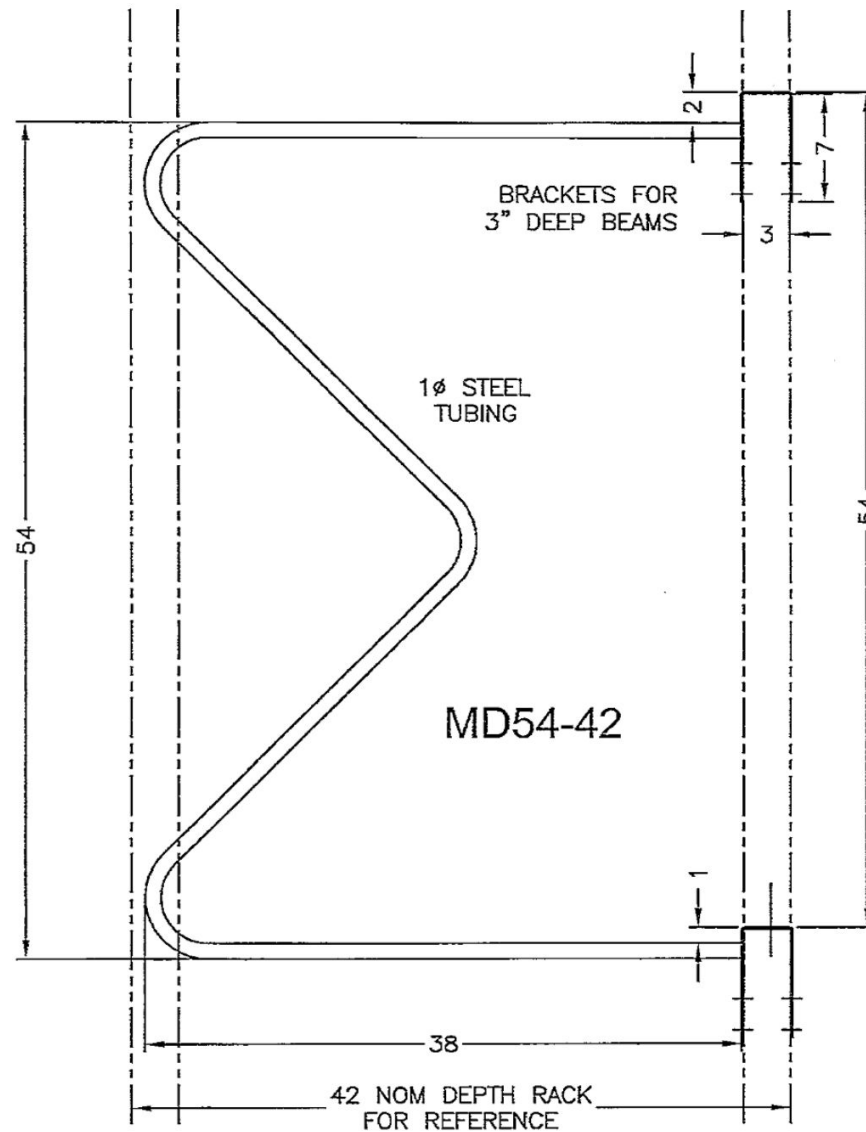

PAINTED EGA YELLOW

EGA ENAMEL PAINTS ARE INTENDED FOR INDOOR USE ONLY.

IMPORTANT:
THIS DRAWING IS SUBJECT TO EGA'S STANDARD TOLERANCES. PLEASE NOTE ANY CRITICAL DIMENSIONS YOU MAY REQUIRE.

INSTALLATION HARDWARE IS NOT INCLUDED

THIS DRAWING INCLUDES PROPRIETARY DATA THAT IS OWNED BY EGA PRODUCTS, INC. THIS DATA SHALL NOT BE DUPLICATED OR DISCLOSED IN WHOLE OR IN PART FOR ANY PURPOSE BEYOND EGA'S REPRESENTATIVES, DISTRIBUTORS OR CUSTOMERS FOR WHOM THIS DATA IS INTENDED.

THE FURNISHING OR POSSESSION OF THIS DRAWING OR ANY REPRODUCTIONS THEREOF DOES NOT CONVEY ANY MANUFACTURING RIGHTS.

DIVIDER FOR A 42" MIN
OA DEPTH PALLET RACK

EGA Products, Inc.
Material Handling Equipment
P.O. BOX 366 · BROOKFIELD, WI 53008-0366
(262) 781-7899 · FAX (262) 781-3586
AND MOORESVILLE, NORTH CAROLINA

PROJECT: M Pallet Rack Divider #MD54-42		SCALE: NONE	QUOTE/JOB NO.: ---	
DISTRIBUTOR (END USER): Catalog Item		SHEET 1 OF 1	DRAWING NO.: MD54-42	REV. C.1
DATE DRAWN: 5/24/17	DRAWN BY: SEK	REV DATE: 1/13/2023