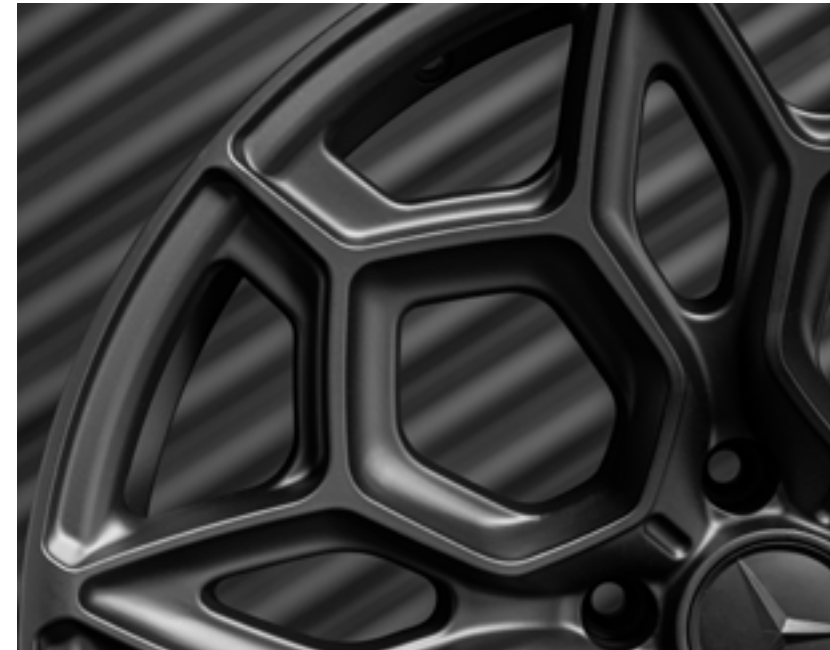

Wheel programme

TYPE 57 DEEP CONCAVE RS-FORGED