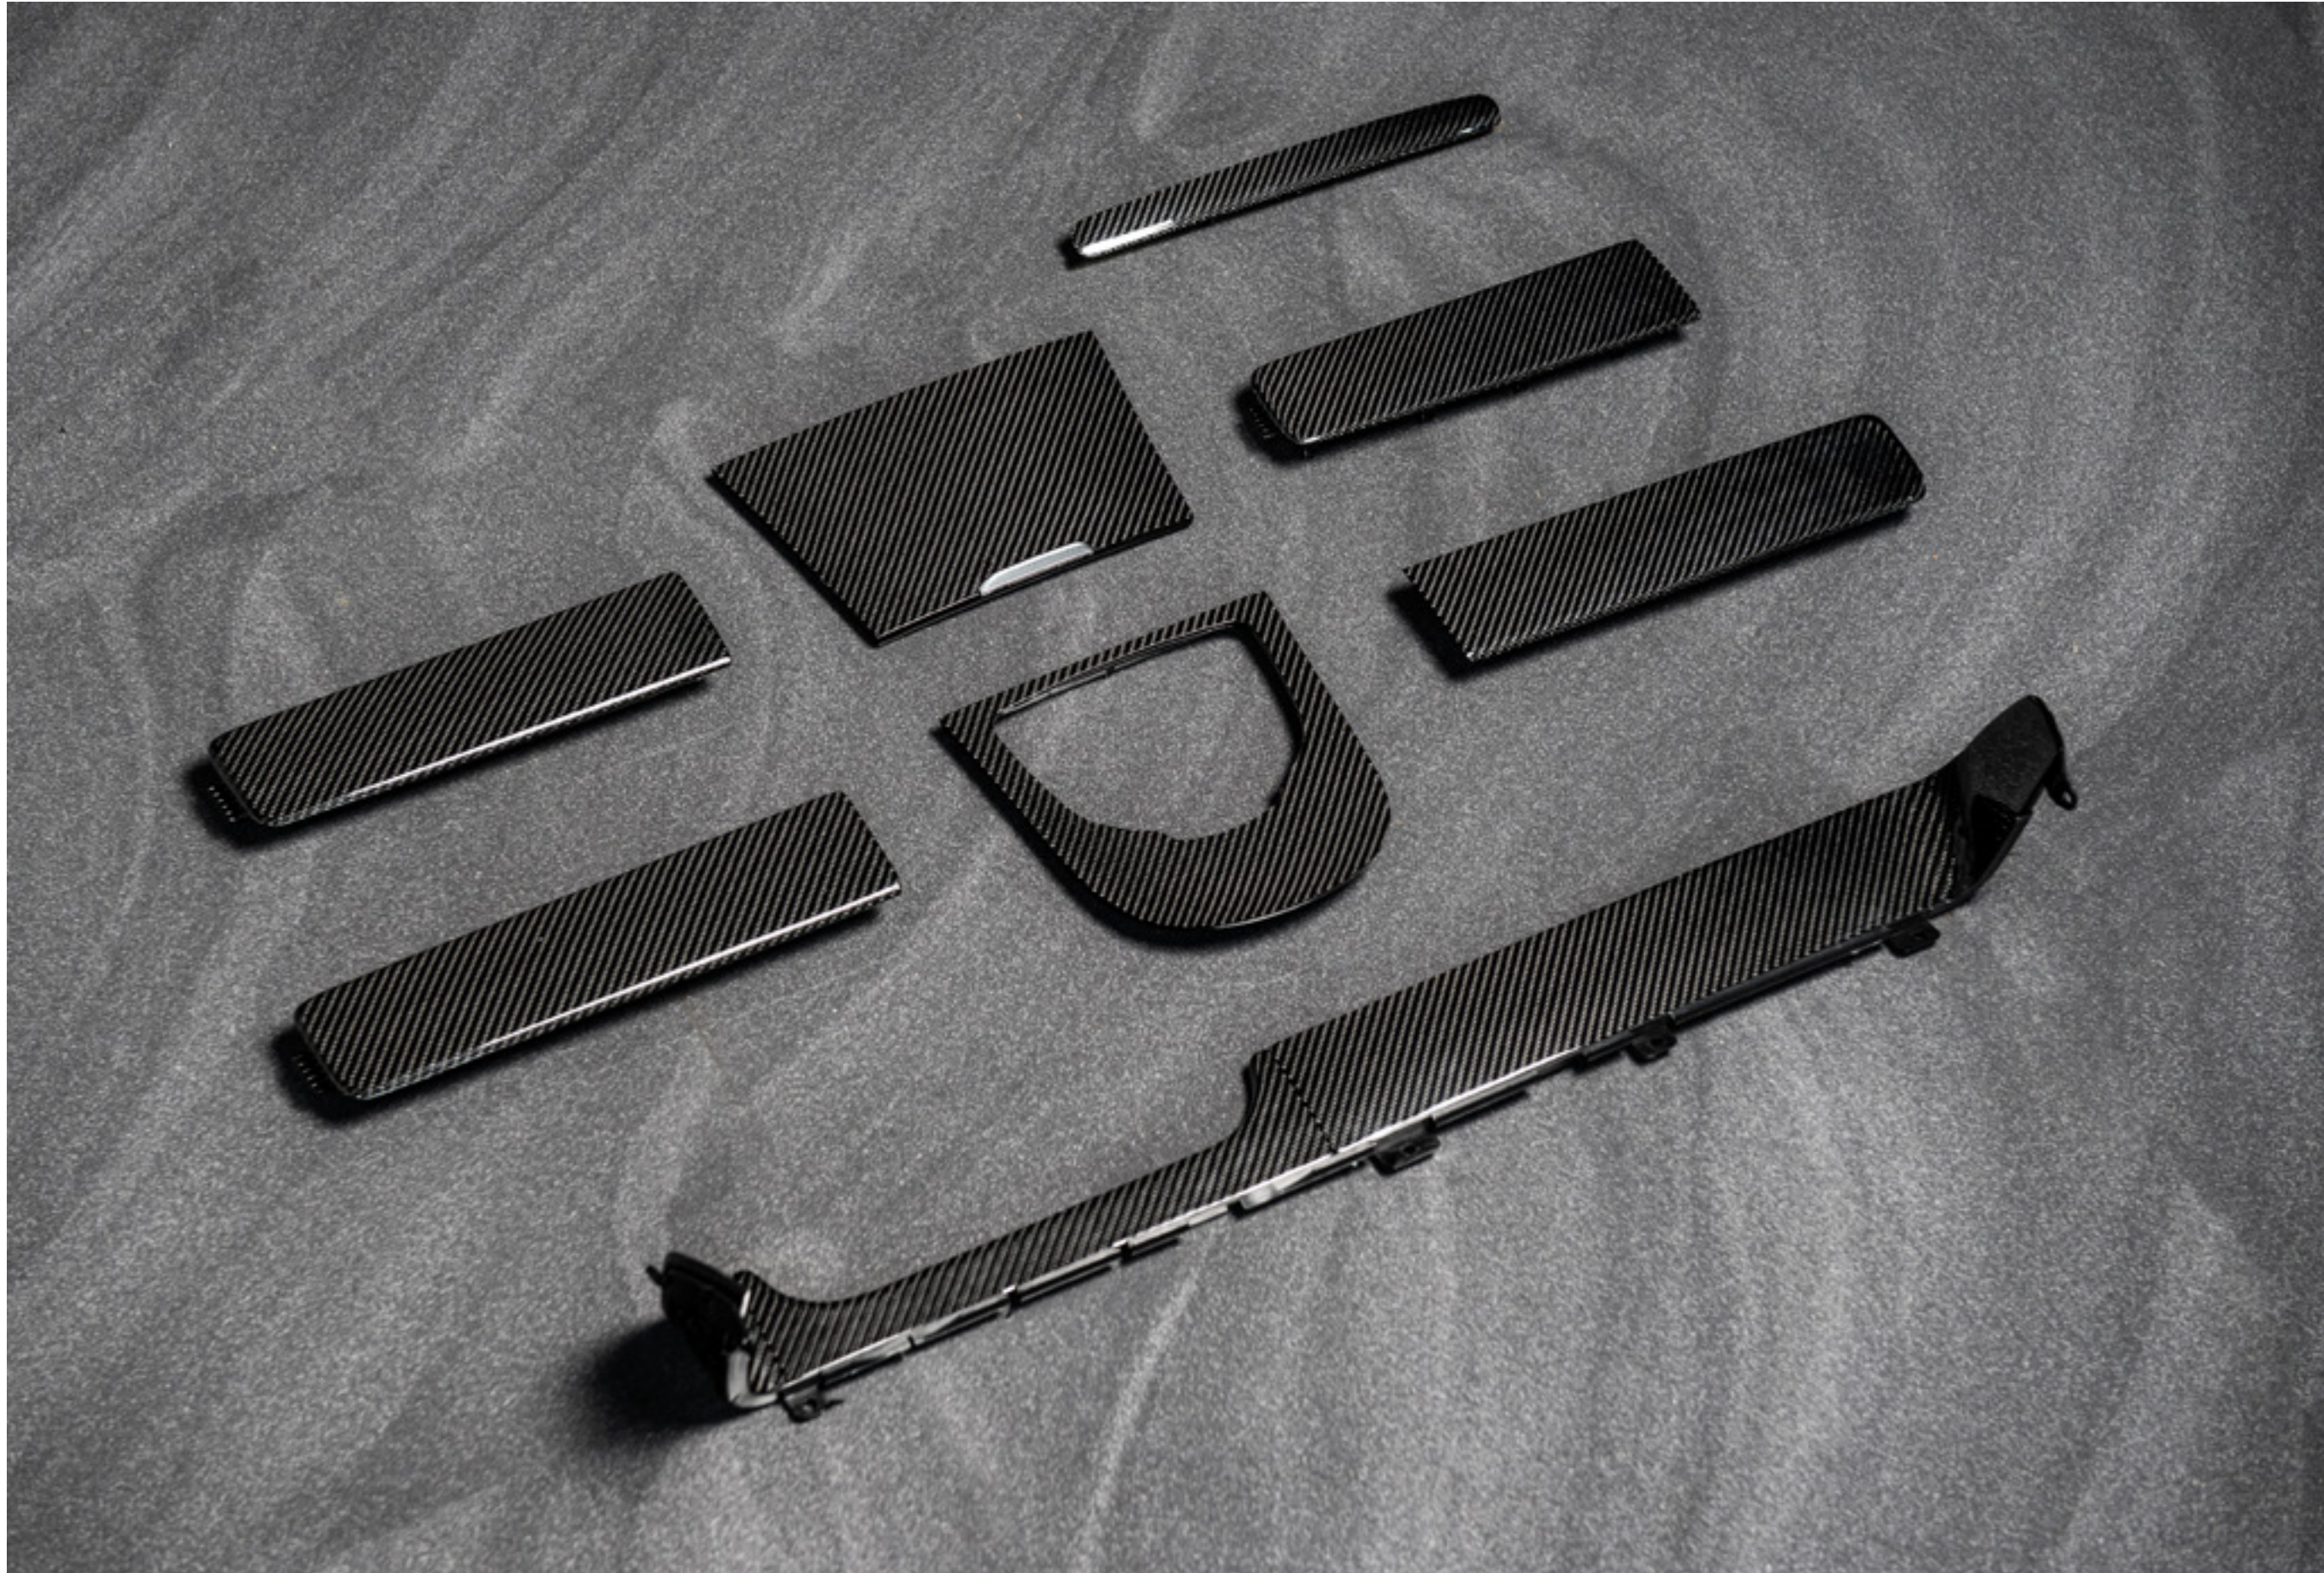

Interior package system

CARBON INTERIOR PACKAGE
MATERIAL: EXPOSED CARBON
PART NUMBER: C0300C353702001