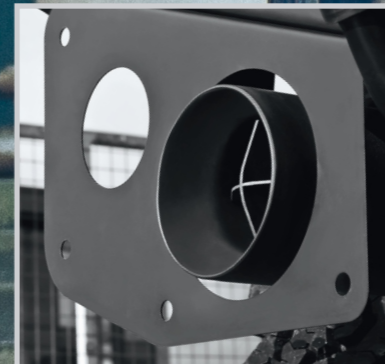

For a complete range of products and pricing please visit:  
[www.chelseatruckcompany.com](http://www.chelseatruckcompany.com)

**1939 DEFEND RETRO**  
8.5" x 16"  
Satin Black

**1948 DEFEND**  
8" x 16"  
Satin Black  
Diamond Cut on Piano Black  
Silver Platinum