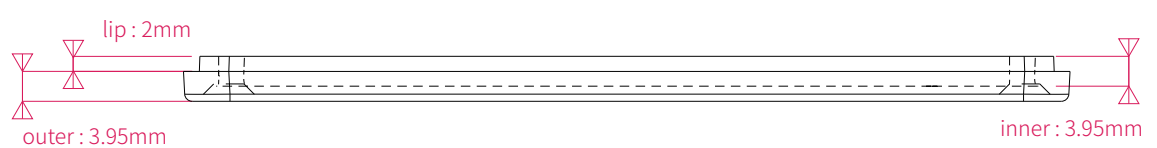

S90

ENCLOSURE BASE

LID

Screw
M3.5 x 10 4pcs