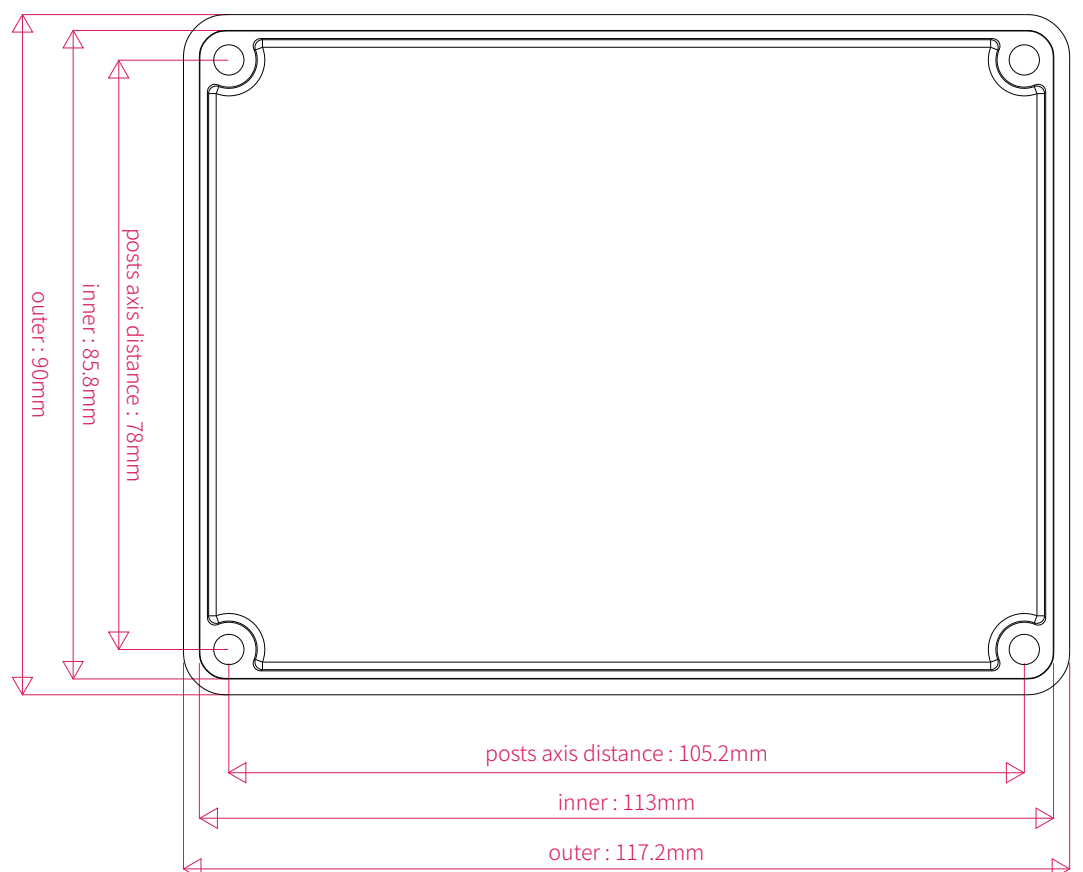

S90

ENCLOSURE BASE

LID

Screw
M3.5 x 10 4pcs