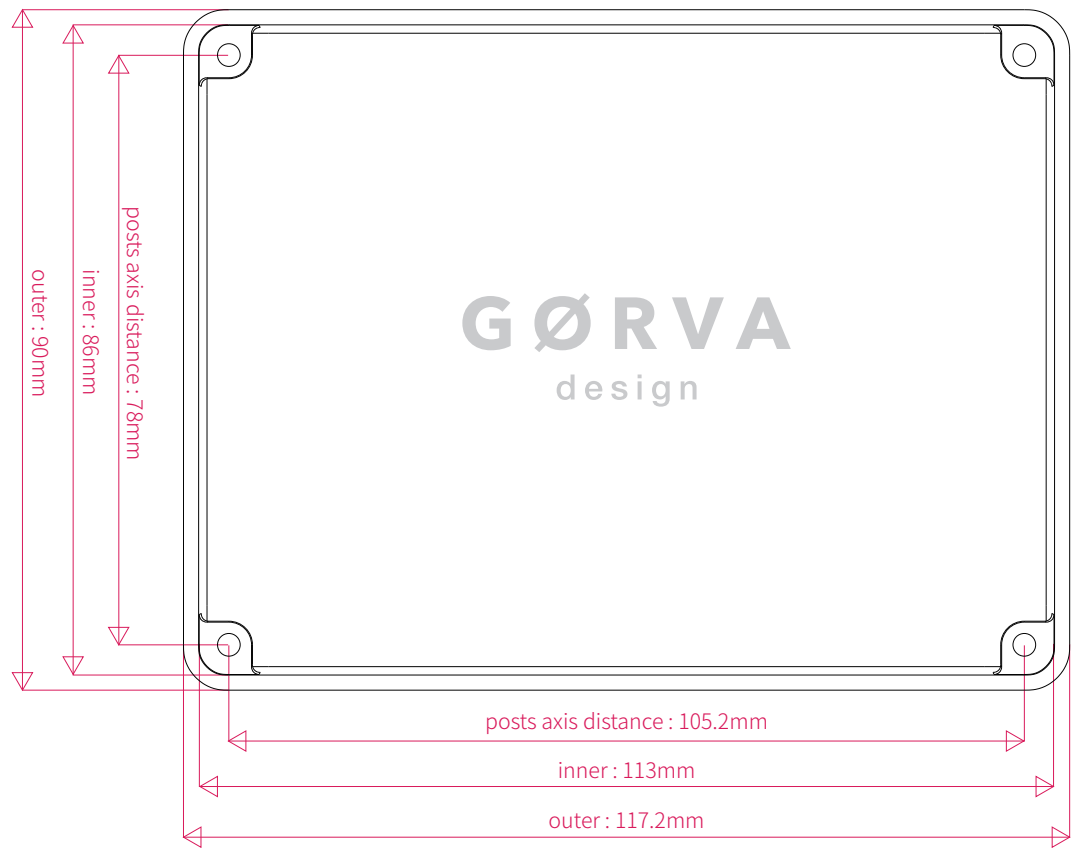

S90

ENCLOSURE BASE

LID

Screw
M3.5 x 10 4pcs