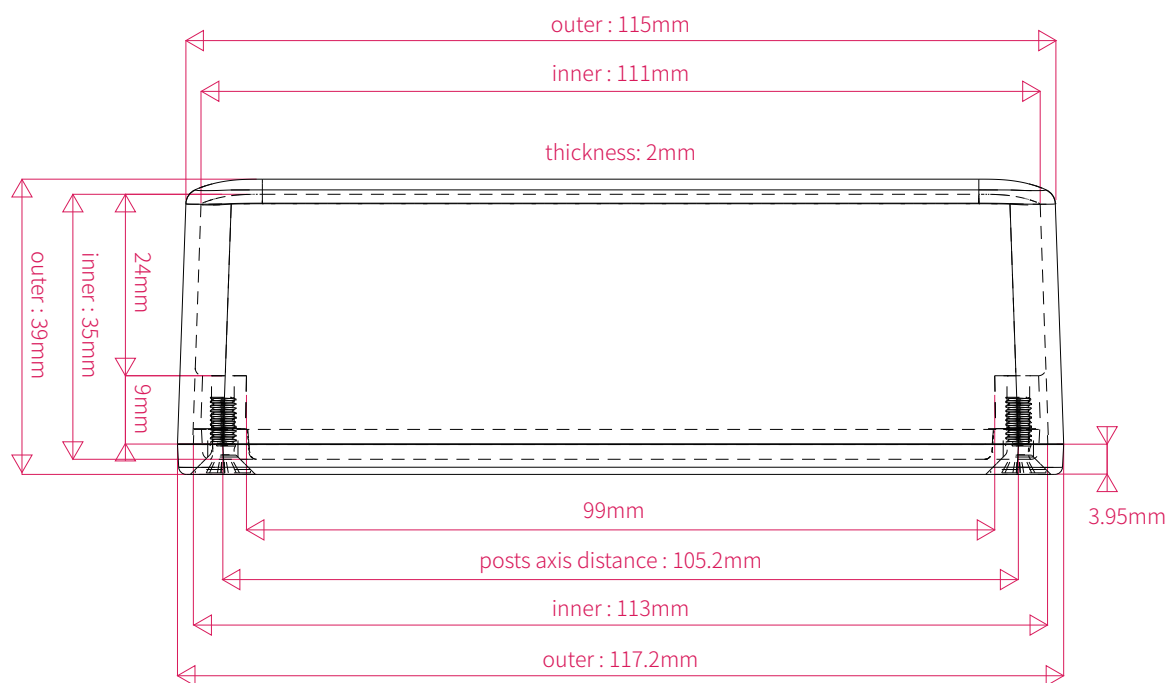

S90

ENCLOSURE BASE

LID

Screw
M3.5 x 10 4pcs