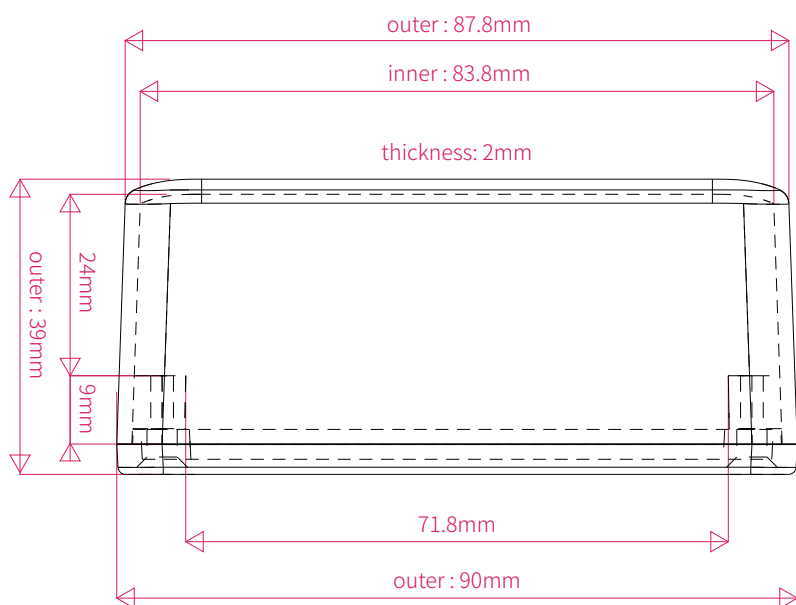

S90

ENCLOSURE BASE

LID

Screw
M3.5 x 10 4pcs