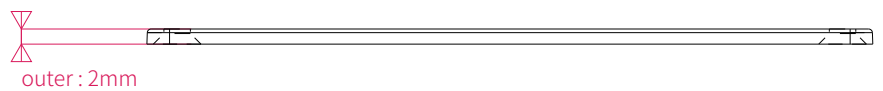

M45

ENCLOSURE BASE

LID

Screw

M3 x 8 4pcs