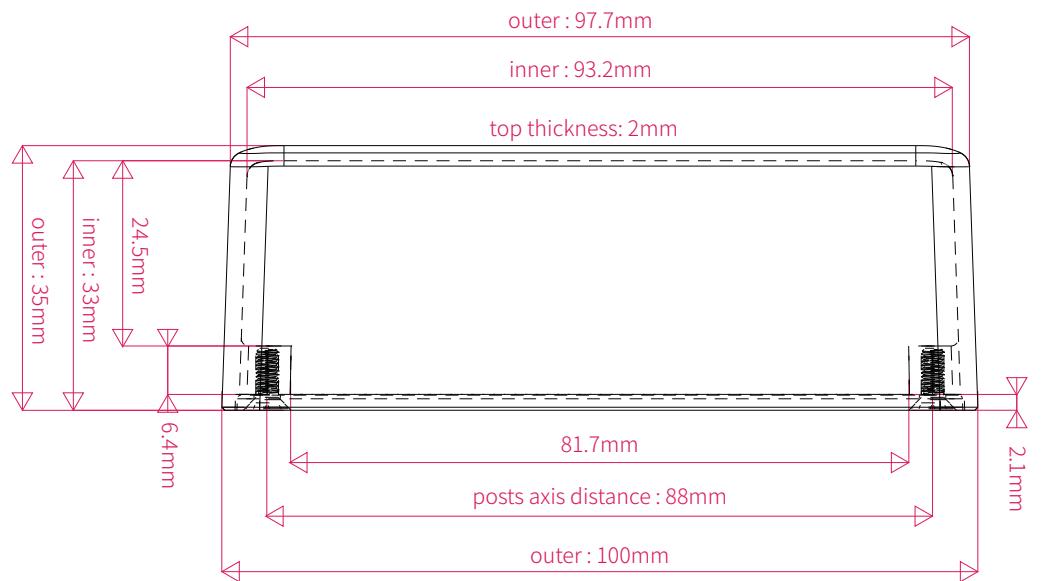

M45

ENCLOSURE BASE

LID

Screw

M3 x 8 4pcs