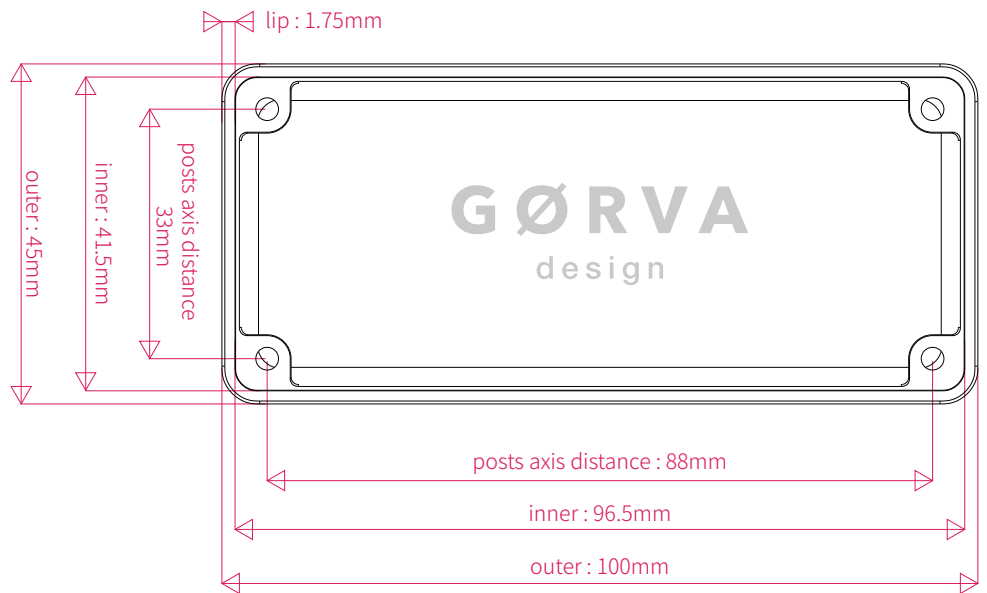

M45

ENCLOSURE BASE

LID

Screw

M3 x 8 4pcs