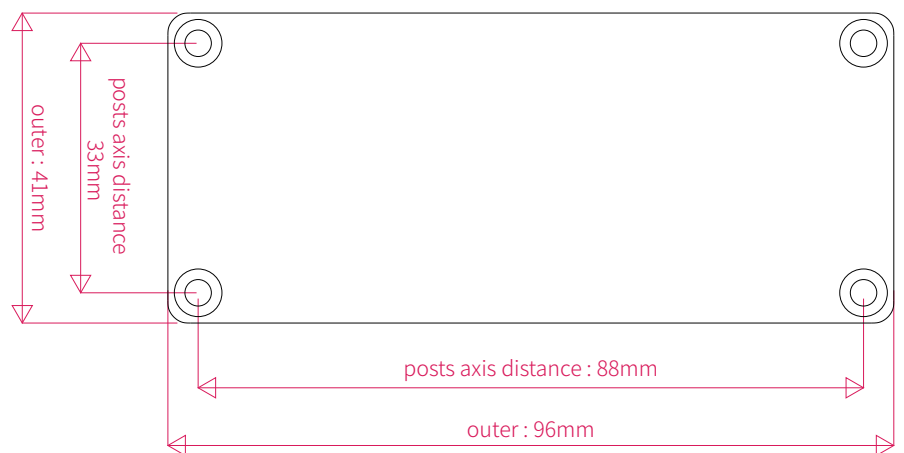

M45

ENCLOSURE BASE

LID

Screw

M3 x 8 4pcs