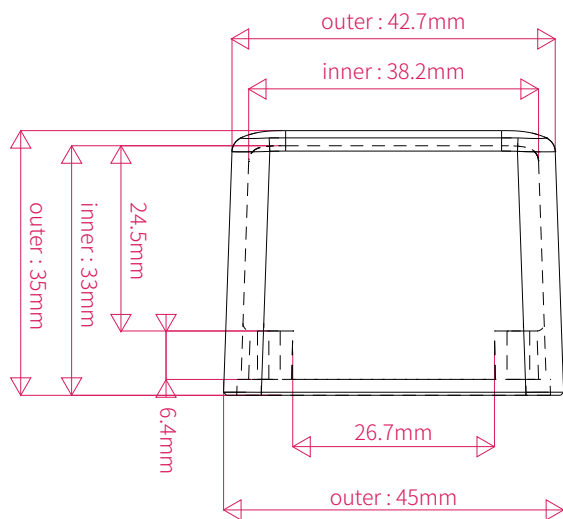

M45

ENCLOSURE BASE

LID

Screw

M3 x 8 4pcs