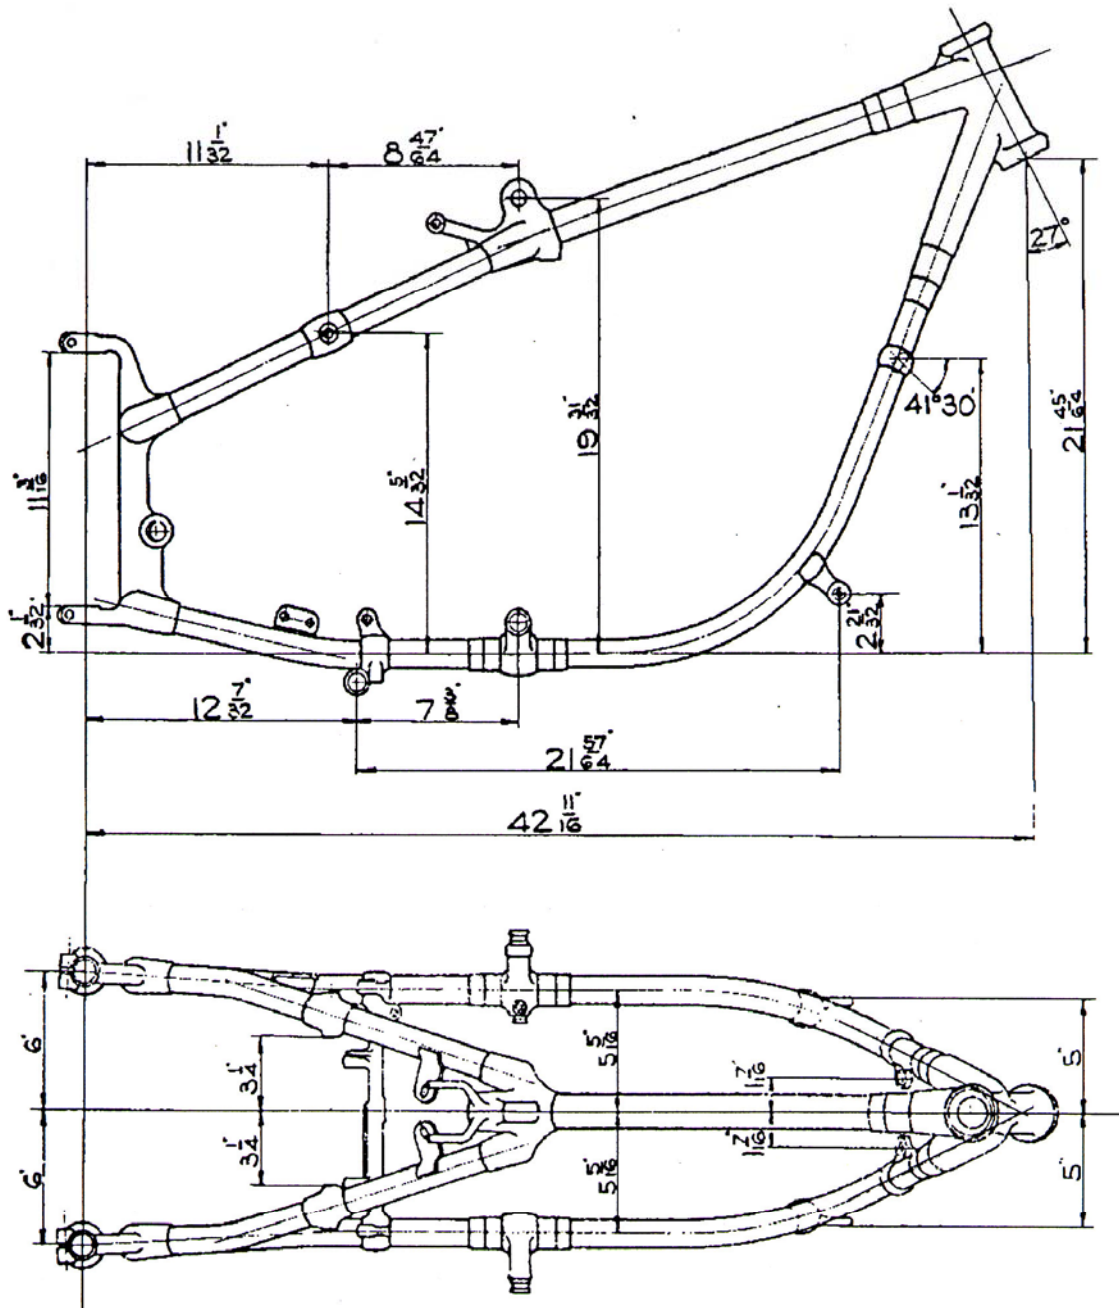

## Data Sheet No. 10

Subject: Frame Dimensions (S.7 Deluxe - 1949)

Date: June 1992

MODEL:- S.7 DE LUXE. 1949.