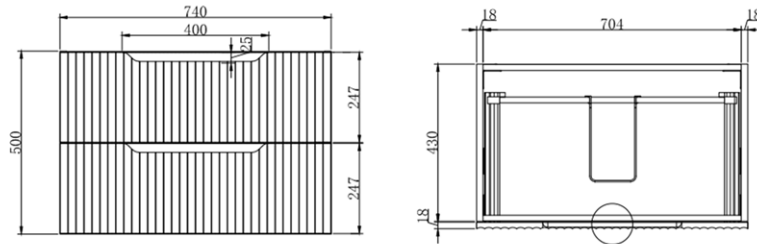

Wave 600mm Wall Hung Vanity

Wave 750mm Wall Hung Vanity

Wave 900mm Wall Hung Vanity

Wave 1200mm Wall Hung Vanity

Wave 1500mm Wall Hung Vanity

Wave 1800mm Wall Hung Vanity