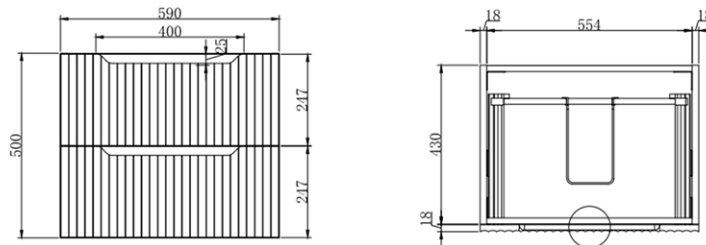

Wave 600mm Wall Hung Vanity

Wave 750mm Wall Hung Vanity

Wave 900mm Wall Hung Vanity

Wave 1200mm Wall Hung Vanity

Wave 1500mm Wall Hung Vanity

Wave 1800mm Wall Hung Vanity