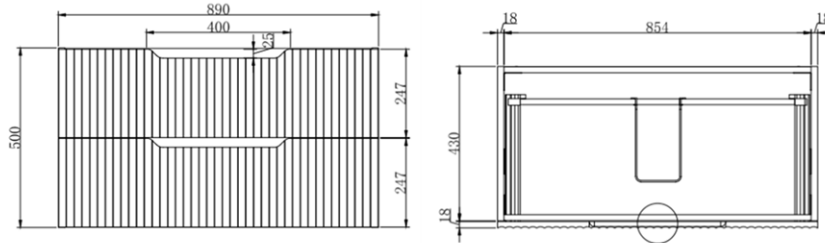

Wave 600mm Wall Hung Vanity

Wave 750mm Wall Hung Vanity

Wave 900mm Wall Hung Vanity

Wave 1200mm Wall Hung Vanity

Wave 1500mm Wall Hung Vanity

Wave 1800mm Wall Hung Vanity