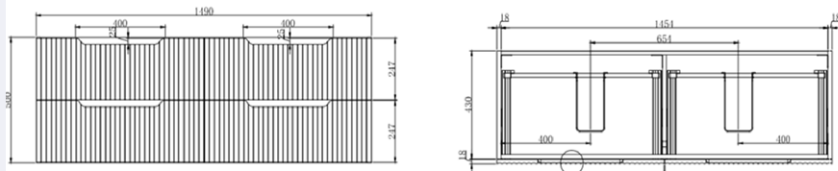

Wave 600mm Wall Hung Vanity

Wave 750mm Wall Hung Vanity

Wave 900mm Wall Hung Vanity

Wave 1200mm Wall Hung Vanity

Wave 1500mm Wall Hung Vanity

Wave 1800mm Wall Hung Vanity