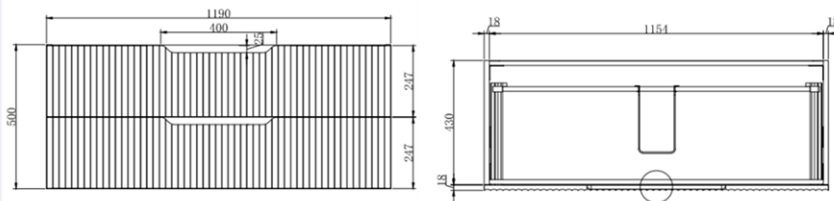

Wave 600mm Wall Hung Vanity

Wave 750mm Wall Hung Vanity

Wave 900mm Wall Hung Vanity

Wave 1200mm Wall Hung Vanity

Wave 1500mm Wall Hung Vanity

Wave 1800mm Wall Hung Vanity