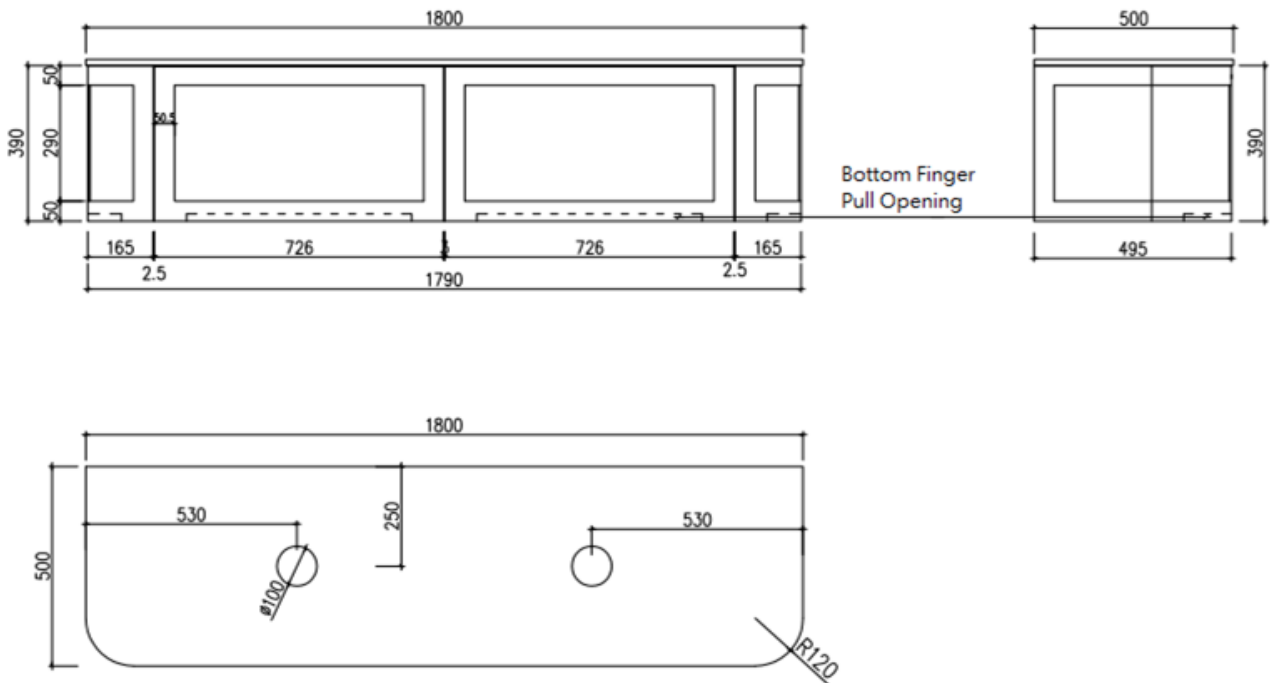

Westminster 600mm Specification

Westminster 750mm Specification

Prices include GST. All measurements are in millimeters and subject to change without notice. For products, please allow +/- 10mm tolerance for manufacturing variance.

Westminster 900mm Specification

Westminster 1200mm Specification

Westminster 1500mm Specification

Prices include GST. All measurements are in millimeters and subject to change without notice. For products, please allow +/- 10mm tolerance for manufacturing variance.

Westminster 1800mm Specification

Prices include GST. All measurements are in millimeters and subject to change without notice. For products, please allow +/- 10mm tolerance for manufacturing variance.