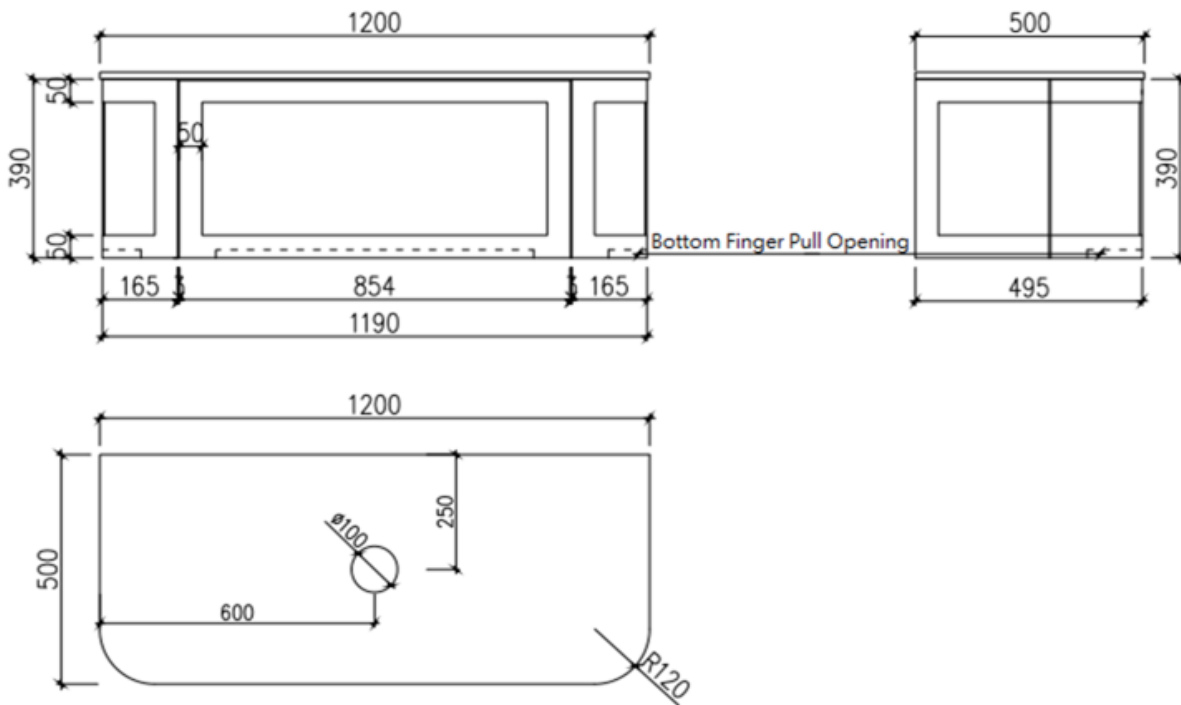

Westminster 600mm Specification

Westminster 750mm Specification

Prices include GST. All measurements are in millimeters and subject to change without notice. For products, please allow +/- 10mm tolerance for manufacturing variance.

Westminster 900mm Specification

Westminster 1200mm Specification

Westminster 1500mm Specification

Prices include GST. All measurements are in millimeters and subject to change without notice. For products, please allow +/- 10mm tolerance for manufacturing variance.

Westminster 1800mm Specification

Prices include GST. All measurements are in millimeters and subject to change without notice. For products, please allow +/- 10mm tolerance for manufacturing variance.