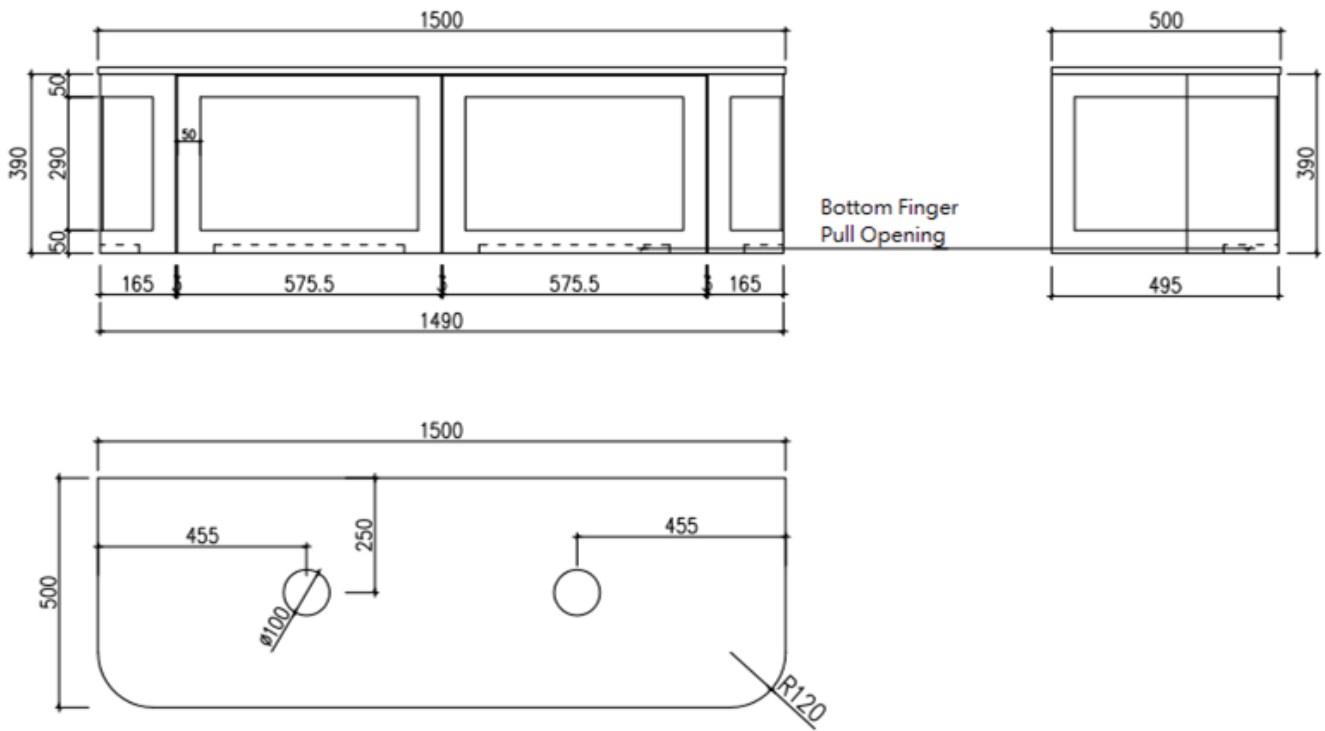

Westminster 600mm Specification

Westminster 750mm Specification

Prices include GST. All measurements are in millimeters and subject to change without notice. For products, please allow +/- 10mm tolerance for manufacturing variance.

Westminster 900mm Specification

Westminster 1200mm Specification

Westminster 1500mm Specification

Prices include GST. All measurements are in millimeters and subject to change without notice. For products, please allow +/- 10mm tolerance for manufacturing variance.

Westminster 1800mm Specification

Prices include GST. All measurements are in millimeters and subject to change without notice. For products, please allow +/- 10mm tolerance for manufacturing variance.