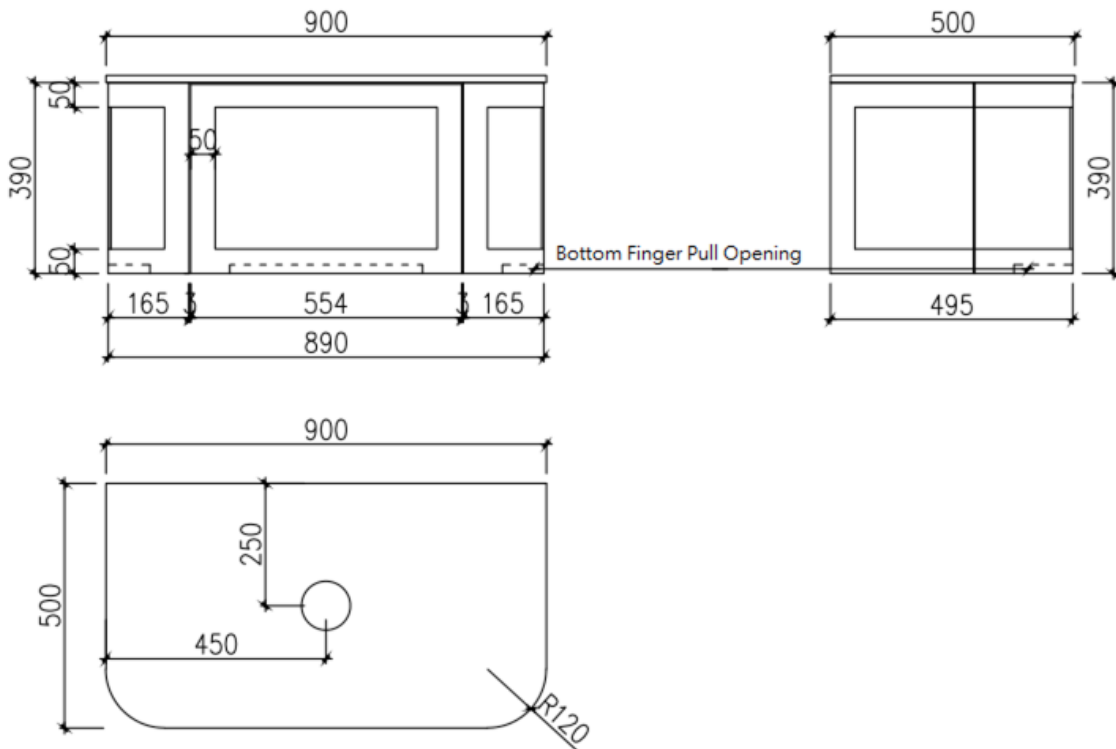

Westminster 600mm Specification

Westminster 750mm Specification

Prices include GST. All measurements are in millimeters and subject to change without notice. For products, please allow +/- 10mm tolerance for manufacturing variance.

Westminster 900mm Specification

Westminster 1200mm Specification

Westminster 1500mm Specification

Prices include GST. All measurements are in millimeters and subject to change without notice. For products, please allow +/- 10mm tolerance for manufacturing variance.

Westminster 1800mm Specification

Prices include GST. All measurements are in millimeters and subject to change without notice. For products, please allow +/- 10mm tolerance for manufacturing variance.