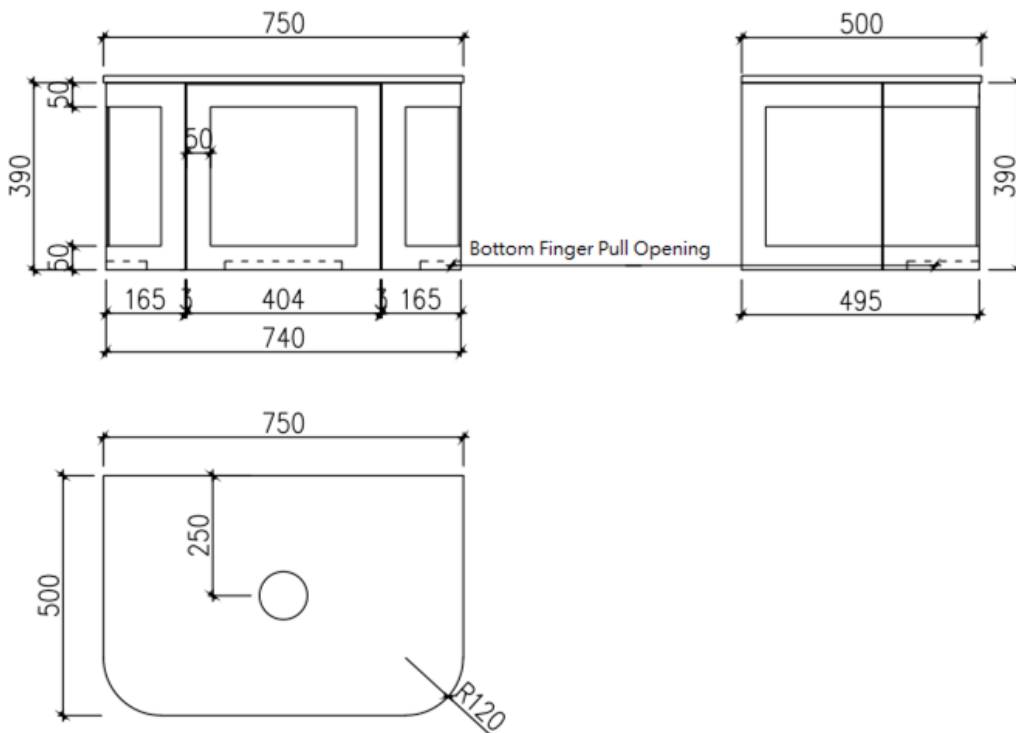

Westminster 600mm Specification

Westminster 750mm Specification

Prices include GST. All measurements are in millimeters and subject to change without notice. For products, please allow +/- 10mm tolerance for manufacturing variance.

Westminster 900mm Specification

Westminster 1200mm Specification

Westminster 1500mm Specification

Prices include GST. All measurements are in millimeters and subject to change without notice. For products, please allow +/- 10mm tolerance for manufacturing variance.

Westminster 1800mm Specification

Prices include GST. All measurements are in millimeters and subject to change without notice. For products, please allow +/- 10mm tolerance for manufacturing variance.