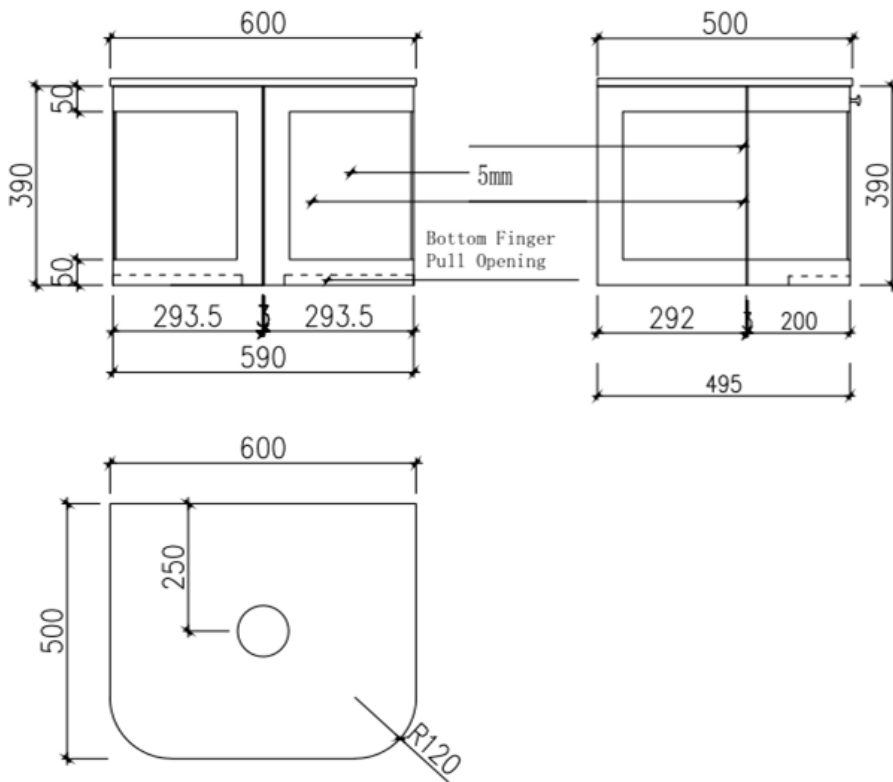

Westminster 600mm Specification

Westminster 750mm Specification

Prices include GST. All measurements are in millimeters and subject to change without notice. For products, please allow +/- 10mm tolerance for manufacturing variance.

Westminster 900mm Specification

Westminster 1200mm Specification

Westminster 1500mm Specification

Prices include GST. All measurements are in millimeters and subject to change without notice. For products, please allow +/- 10mm tolerance for manufacturing variance.

Westminster 1800mm Specification

Prices include GST. All measurements are in millimeters and subject to change without notice. For products, please allow +/- 10mm tolerance for manufacturing variance.