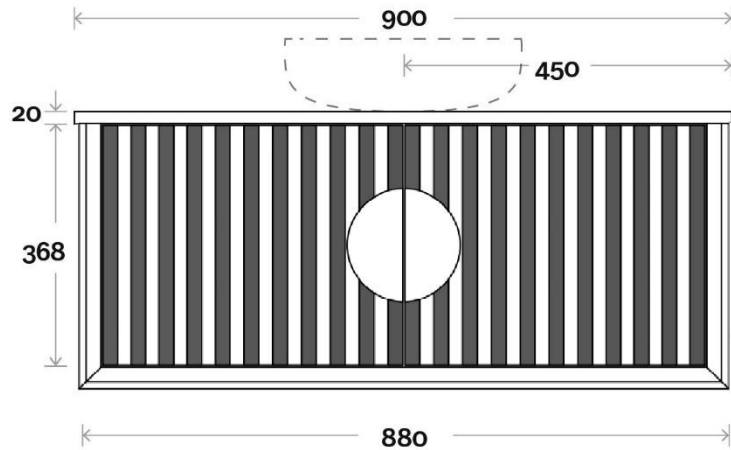

Milano Flow Natural/ Black Oak Specification

600x460x388mm Wall Hung

750x460x388mm Wall Hung

900x460x388mm Wall Hung

1200x460x388mm Wall Hung

All measurements are in 'mm' and are approximate and to be used as a guide only. Installation preparations are not recommended without product onsite.

Milano Flow Natural/ Black Oak Specification

1500x460x388mm Wall Hung

1800x460x388mm Wall Hung

All measurements are in 'mm' and are approximate and to be used as a guide only. Installation preparations are not recommended without product onsite.