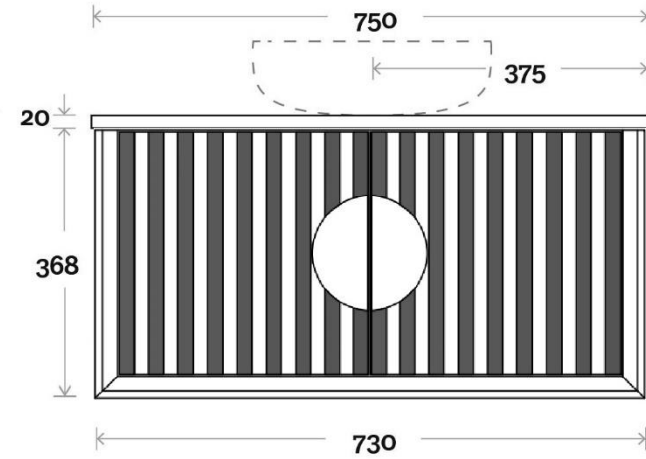

Milano Flow Natural/ Black Oak Specification

600x460x388mm Wall Hung

750x460x388mm Wall Hung

900x460x388mm Wall Hung

1200x460x388mm Wall Hung

All measurements are in 'mm' and are approximate and to be used as a guide only. Installation preparations are not recommended without product onsite.

Milano Flow Natural/ Black Oak Specification

1500x460x388mm Wall Hung

1800x460x388mm Wall Hung

All measurements are in 'mm' and are approximate and to be used as a guide only. Installation preparations are not recommended without product onsite.