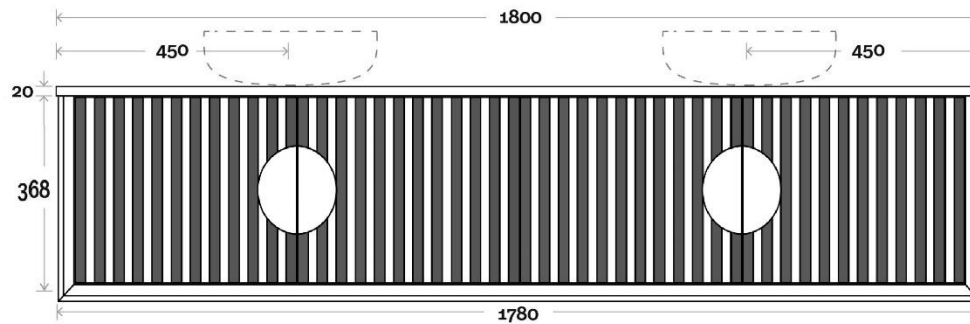

Milano Flow Natural/ Black Oak Specification

600x460x388mm Wall Hung

750x460x388mm Wall Hung

900x460x388mm Wall Hung

1200x460x388mm Wall Hung

All measurements are in 'mm' and are approximate and to be used as a guide only. Installation preparations are not recommended without product onsite.

Milano Flow Natural/ Black Oak Specification

1500x460x388mm Wall Hung

1800x460x388mm Wall Hung

All measurements are in 'mm' and are approximate and to be used as a guide only. Installation preparations are not recommended without product onsite.