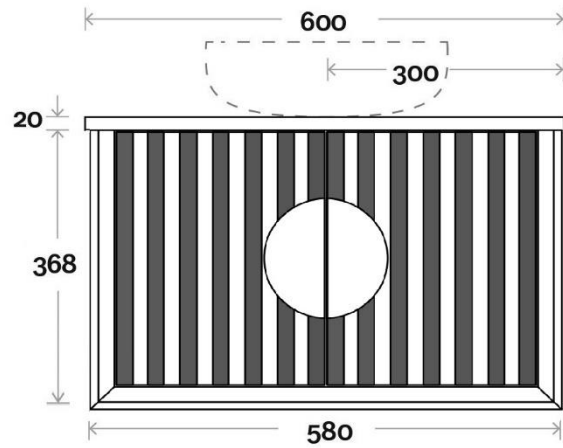

Milano Flow Natural/ Black Oak Specification

600x460x388mm Wall Hung

750x460x388mm Wall Hung

900x460x388mm Wall Hung

1200x460x388mm Wall Hung

All measurements are in 'mm' and are approximate and to be used as a guide only. Installation preparations are not recommended without product onsite.

Milano Flow Natural/ Black Oak Specification

1500x460x388mm Wall Hung

1800x460x388mm Wall Hung

All measurements are in 'mm' and are approximate and to be used as a guide only. Installation preparations are not recommended without product onsite.