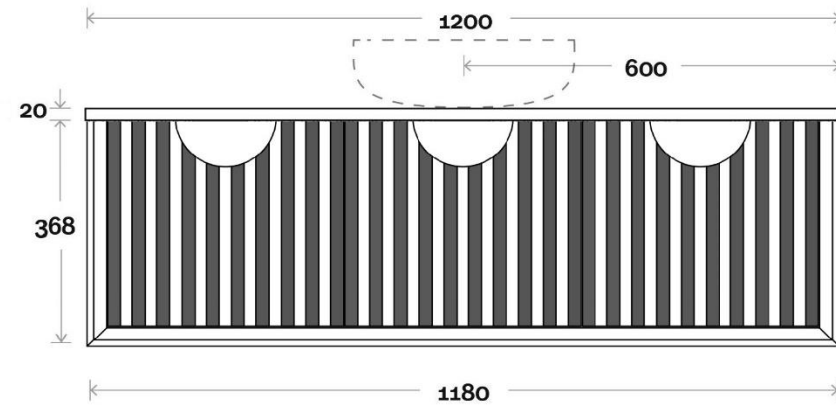

Milano Flow Natural/ Black Oak Specification

600x460x388mm Wall Hung

750x460x388mm Wall Hung

900x460x388mm Wall Hung

1200x460x388mm Wall Hung

All measurements are in 'mm' and are approximate and to be used as a guide only. Installation preparations are not recommended without product onsite.

Milano Flow Natural/ Black Oak Specification

1500x460x388mm Wall Hung

1800x460x388mm Wall Hung

All measurements are in 'mm' and are approximate and to be used as a guide only. Installation preparations are not recommended without product onsite.