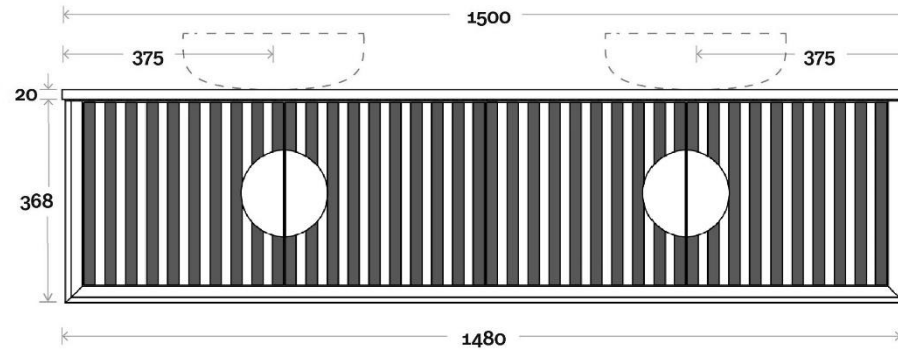

Milano Flow Natural/ Black Oak Specification

600x460x388mm Wall Hung

750x460x388mm Wall Hung

900x460x388mm Wall Hung

1200x460x388mm Wall Hung

All measurements are in 'mm' and are approximate and to be used as a guide only. Installation preparations are not recommended without product onsite.

Milano Flow Natural/ Black Oak Specification

1500x460x388mm Wall Hung

1800x460x388mm Wall Hung

All measurements are in 'mm' and are approximate and to be used as a guide only. Installation preparations are not recommended without product onsite.