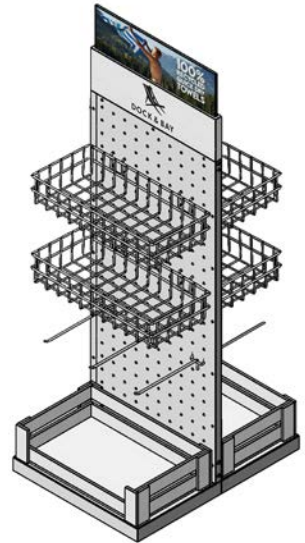

POS-DIS-SM-FULL-COOL-STOCKED-EN-24

MAKEUP REMOVERS

POS-DIS-SM-FULL-MAKUP-STOCKED-EN-24

DIMENSIONS

Height: 19cm, 7.5"
Width: 33cm, 13"
Depth: 22cm, 8.6"

Holds:
15 Cooling Towels
12 Tote Bags
10 Makeup Removers

POINT OF SALE PRE-PACKS

LARGE CARDBOARD POS

POS-DIS-LG-FULL-TOWLB-STOCKED-EN-24

DIMENSIONS

Height: 140cm, 55"
 Width: 39cm, 15"
 Depth: 41cm, 16"
 Holds 54 towels (approx)

PREMIUM POS - 1 SIDED

POS-DIS-PREM-1SIDE-STOCKED-24

Height: 167cm, 65.7"
 Width: 57cm, 22.4"
 Depth: 73cm, 28.7"
 Holds 63 products (approx)

PREMIUM POS - 2 SIDED

POS-DIS-PREM-2SIDE-STOCKED-24

Height: 167cm, 65.7"
 Width: 57cm, 22.4"
 Depth: 73cm, 28.7"
 Holds 126 products (approx)