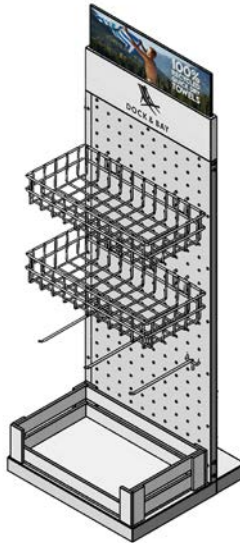

POS-DIS-SM-FULL-COOL-STOCKED-EN-24

MAKEUP REMOVERS

POS-DIS-SM-FULL-MAKUP-STOCKED-EN-24

DIMENSIONS

Height: 19cm, 7.5"
Width: 33cm, 13"
Depth: 22cm, 8.6"

Holds:
15 Cooling Towels
12 Tote Bags
10 Makeup Removers

POINT OF SALE PRE-PACKS

LARGE CARDBOARD POS

POS-DIS-LG-FULL-TOWLB-STOCKED-EN-24

DIMENSIONS

Height: 140cm, 55"
 Width: 39cm, 15"
 Depth: 41cm, 16"
 Holds 54 towels (approx)

PREMIUM POS - 1 SIDED

POS-DIS-PREM-1SIDE-STOCKED-24

Height: 167cm, 65.7"
 Width: 57cm, 22.4"
 Depth: 73cm, 28.7"
 Holds 63 products (approx)

PREMIUM POS - 2 SIDED

POS-DIS-PREM-2SIDE-STOCKED-24

Height: 167cm, 65.7"
 Width: 57cm, 22.4"
 Depth: 73cm, 28.7"
 Holds 126 products (approx)