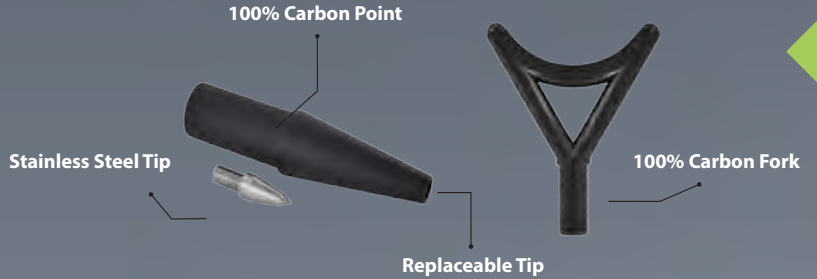

MHX PUSH POLES

WORLD CLASS ROD BLANKS

MHX PUSH POLES

100% Carbon 21ft. push poles. The construction of the MHX push poles are a combination of unidirectional and off axis Carbon fibers which gives you the greatest amount of power in the push but maintains excellent hoop strength during load. This pole weighs in right at 4 lbs. assembled and comes complete with fork, tip and 316 Stainless replaceable point.

Stock #	Description	Price
CPP21-3-MHX	21FT. PUSH POLE	$399.95
CPP-FORK	FORK	$34.95
CPP-SSTPOINT	POINT W/ SS TIP	$44.95
CPP-SSTTIP	SS TIP	$19.95
CPP-POINT	POINT ONLY	$24.95
CPP-FKIT	REPAIR FERRULE KIT	$39.95