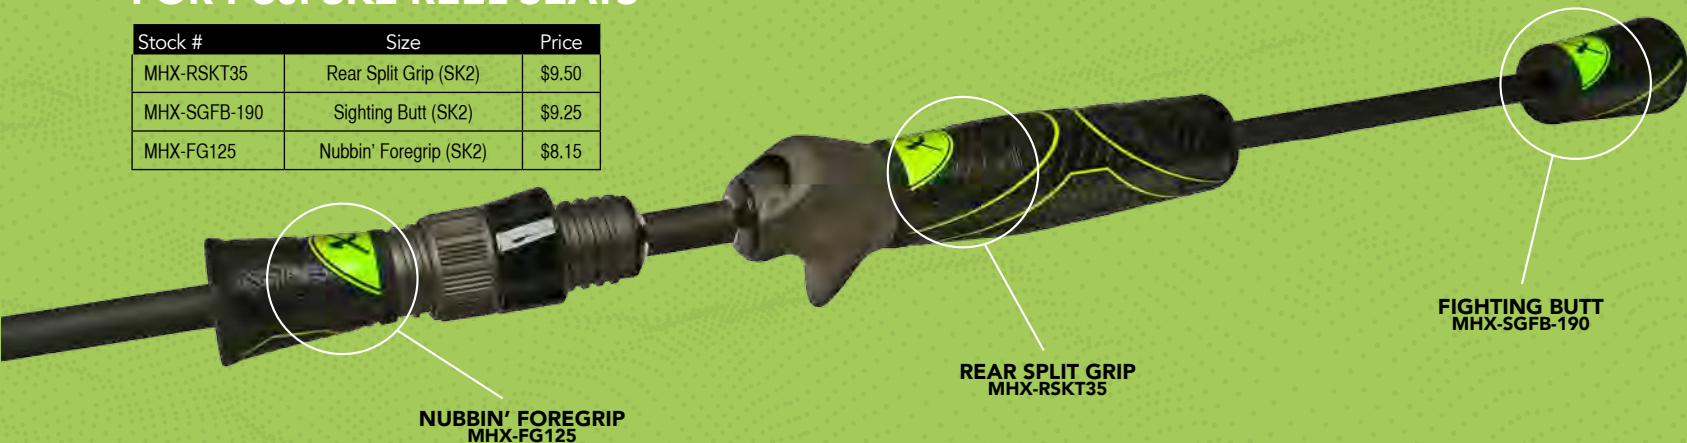

MHX PERFORMANCE

DESIGNED EXCLUSIVELY FOR FUJI SK2 REEL SEATS

Stock #	Size	Price
MHX-RSKT35	Rear Split Grip (SK2)	$9.50
MHX-SGFB-190	Sighting Butt (SK2)	$9.25
MHX-FG125	Nubbin' Foregrip (SK2)	$8.15