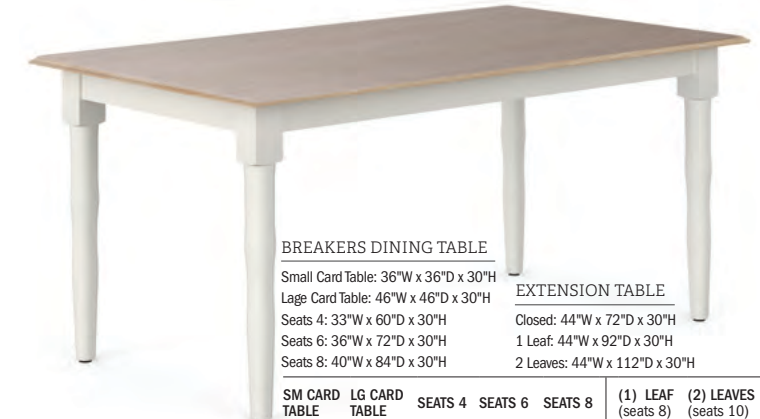

BREAKERS DINING TABLE

Small Card Table: 36"W x 36"D x 30"H
Large Card Table: 46"W x 46"D x 30"H
Seats 4: 33"W x 60"D x 30"H
Seats 6: 36"W x 72"D x 30"H
Seats 8: 40"W x 84"D x 30"H

EXTENSION TABLE

Closed: 44"W x 72"D x 30"H
1 Leaf: 44"W x 92"D x 30"H
2 Leaves: 44"W x 112"D x 30"H

	SM CARD TABLE	LG CARD TABLE	SEATS 4	SEATS 6	SEATS 8	(1) LEAF (seats 8)	(2) LEAVES (seats 10)
PAINTED TOP	$1,595	$1,695	$1,595	$1,795	$2,295	$2,895	$3,195
MAPLE TOP - Natural Finish	$1,695	$1,795	$1,695	$1,895	$2,395	$2,995	$3,295
CHERRY TOP - Natural Finish	$1,695	$1,795	$1,695	$1,895	$2,395	$2,995	$3,295
HAND PLANED CHERRY TOP	$1,995	$2,095	$1,995	$2,195	$2,695	$3,295	$3,695
OAK TOP - Natural Finish	$2,095	$2,195	$2,095	$2,395	$2,895	$3,495	$3,995
MATTE GLAZED OAK TOP	$2,295	$2,395	$2,295	$2,495	$2,995	$3,595	$4,195

Seats 4: 42"W x 72"D x 30"H
Seats 6: 44"W x 84"D x 30"H

	SEATS 4	SEATS 6
PAINTED TOP	$2,495	$2,895
MAPLE TOP - Natural Finish	$2,595	$2,995
CHERRY TOP - Natural Finish	$2,595	$2,995
HAND PLANED CHERRY TOP	$2,895	$3,295
OAK TOP - Natural Finish	$3,195	$3,695
MATTE GLAZED OAK TOP	$3,395	$3,895

Open: 42"W x 92"D x 30"H
Closed: 42"W x 60"D x 30"H

PAINTED TOP	$2,595
MAPLE TOP - Natural Finish	$2,695
CHERRY TOP - Natural Finish	$2,695
HAND PLANED CHERRY TOP	$2,895
OAK TOP - Natural Finish	$3,095
MATTE GLAZED OAK TOP	$3,295